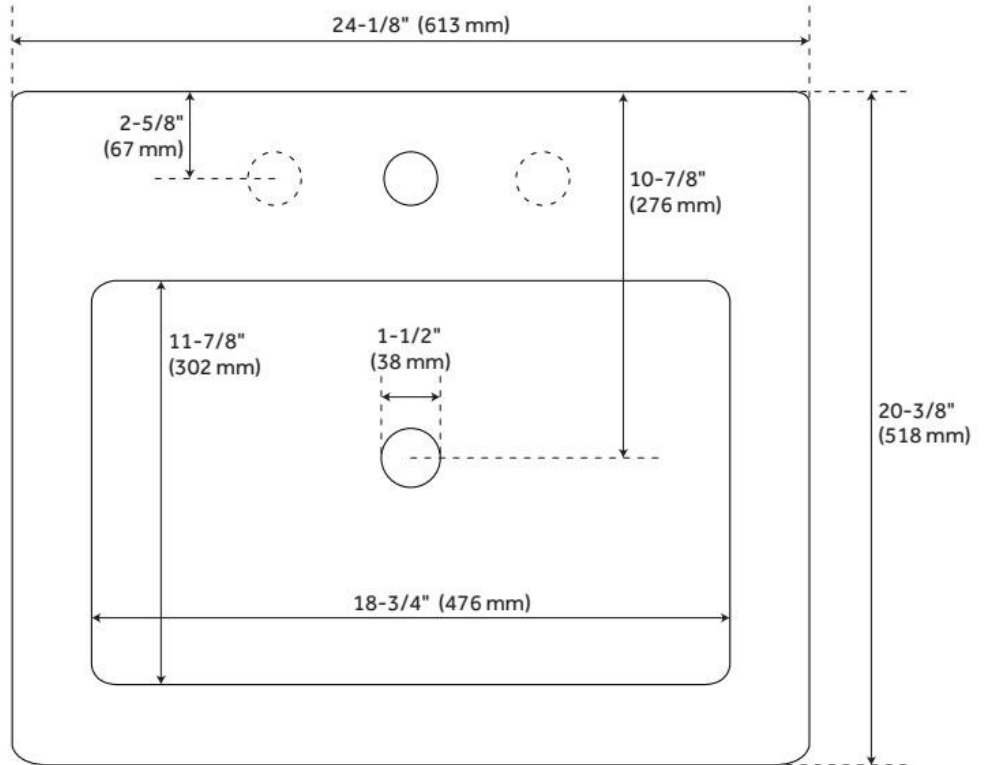

Drain Placement: Center

Fits Drain Hole Size: 1-1/2"

Overflow Hole: Yes

Mounting Hardware Included: Yes

ASME A112.19.2/CSA B45.1, Massachusetts Accepted, LISTED ID: SHCTM24201XX, SHCTM24208XX

ADDITIONAL FEATURES

- Includes counter top with integral sink and Stianless steel stand.

REVISED 7/3/2024

MODERN PORCELAIN SINK

SKU: 953620

Code: SHCTM24201

FEATURES

Material: Porcelain
Product Finish: White
Installation Type: Wall Mount
Shape: Rectangle
Drain Placement: Center
Fits Drain Hole Size: 1-1/2"
Overflow Hole: Yes
Mounting Hardware Included: Yes

ASME A112.19.2/CSA B45.1, Massachusetts Accepted, LISTED ID: SHCTM24201XX, SHCTM24208XX

ADDITIONAL FEATURES

- Includes counter top with integral sink.

REVISED 7/3/2024

MODERN PORCELAIN SINK

SKU: 953620
Code: SHCTM24201

REVISED 7/3/2024

24" HALYARD CONSOLE SINK WITH MODERN TOP

SKU: 953616

Code: SHCTM24201, SH482414, SH482415

REVISED 7/3/2024