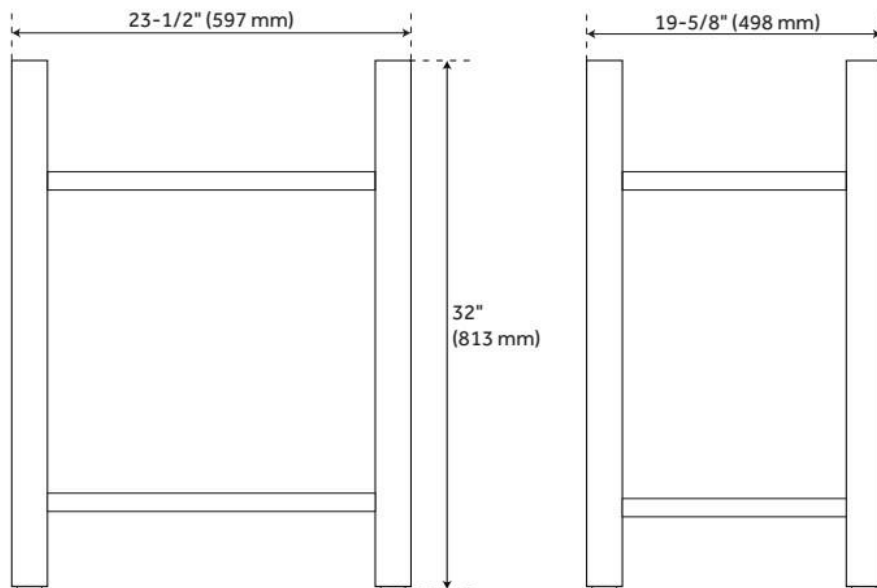

- Includes counter top with integral sink and Stianless steel stand.

REVISED 7/3/2024

MODERN PORCELAIN SINK

SKU: 953620

Code: SHCTM24201

FEATURES

Material: Porcelain
Product Finish: White
Installation Type: Wall Mount
Shape: Rectangle
Drain Placement: Center
Fits Drain Hole Size: 1-1/2"
Overflow Hole: Yes
Mounting Hardware Included: Yes

ASME A112.19.2/CSA B45.1, Massachusetts Accepted, LISTED ID: SHCTM24201XX, SHCTM24208XX

ADDITIONAL FEATURES

- Includes counter top with integral sink.

REVISED 7/3/2024

MODERN PORCELAIN SINK

SKU: 953620
Code: SHCTM24201

REVISED 7/3/2024

24" HALYARD CONSOLE SINK WITH MODERN TOP

SKU: 953616

Code: SHCTM24201, SH482414, SH482415

REVISED 7/3/2024