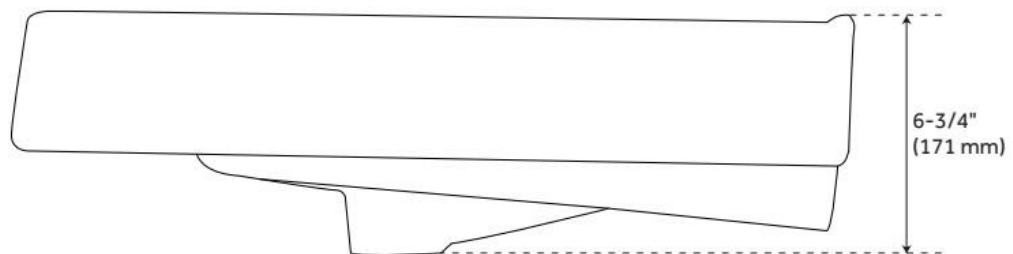

- Includes counter top with integral sink and Stianless steel stand.

REVISED 7/3/2024

MODERN PORCELAIN SINK

SKU: 953620

Code: SHCTM24201

FEATURES

Material: Porcelain
Product Finish: White
Installation Type: Wall Mount
Shape: Rectangle
Drain Placement: Center
Fits Drain Hole Size: 1-1/2"
Overflow Hole: Yes
Mounting Hardware Included: Yes

ASME A112.19.2/CSA B45.1, Massachusetts Accepted, LISTED ID: SHCTM24201XX, SHCTM24208XX

ADDITIONAL FEATURES

- Includes counter top with integral sink.

REVISED 7/3/2024

MODERN PORCELAIN SINK

SKU: 953620
Code: SHCTM24201

REVISED 7/3/2024

24" HALYARD CONSOLE SINK WITH MODERN TOP

SKU: 953616

Code: SHCTM24201, SH482414, SH482415

REVISED 7/3/2024