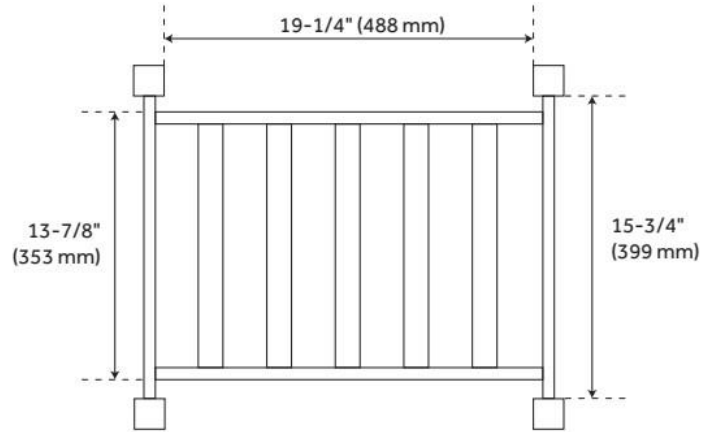

- Includes counter top with integral sink and Stianless steel stand.

REVISED 7/3/2024

MODERN PORCELAIN SINK

SKU: 953620

Code: SHCTM24201

FEATURES

Material: Porcelain
Product Finish: White
Installation Type: Wall Mount
Shape: Rectangle
Drain Placement: Center
Fits Drain Hole Size: 1-1/2"
Overflow Hole: Yes
Mounting Hardware Included: Yes

ASME A112.19.2/CSA B45.1, Massachusetts Accepted, LISTED ID: SHCTM24201XX, SHCTM24208XX

ADDITIONAL FEATURES

- Includes counter top with integral sink.

REVISED 7/3/2024

MODERN PORCELAIN SINK

SKU: 953620
Code: SHCTM24201

REVISED 7/3/2024

24" HALYARD CONSOLE SINK WITH MODERN TOP

SKU: 953616

Code: SHCTM24201, SH482414, SH482415

REVISED 7/3/2024