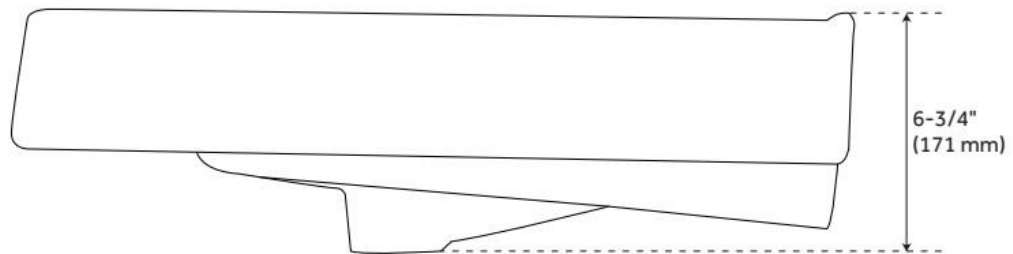

MODERN PORCELAIN SINK

SKU: 953620
Code: SHCTM24201

REVISED 9/11/2024