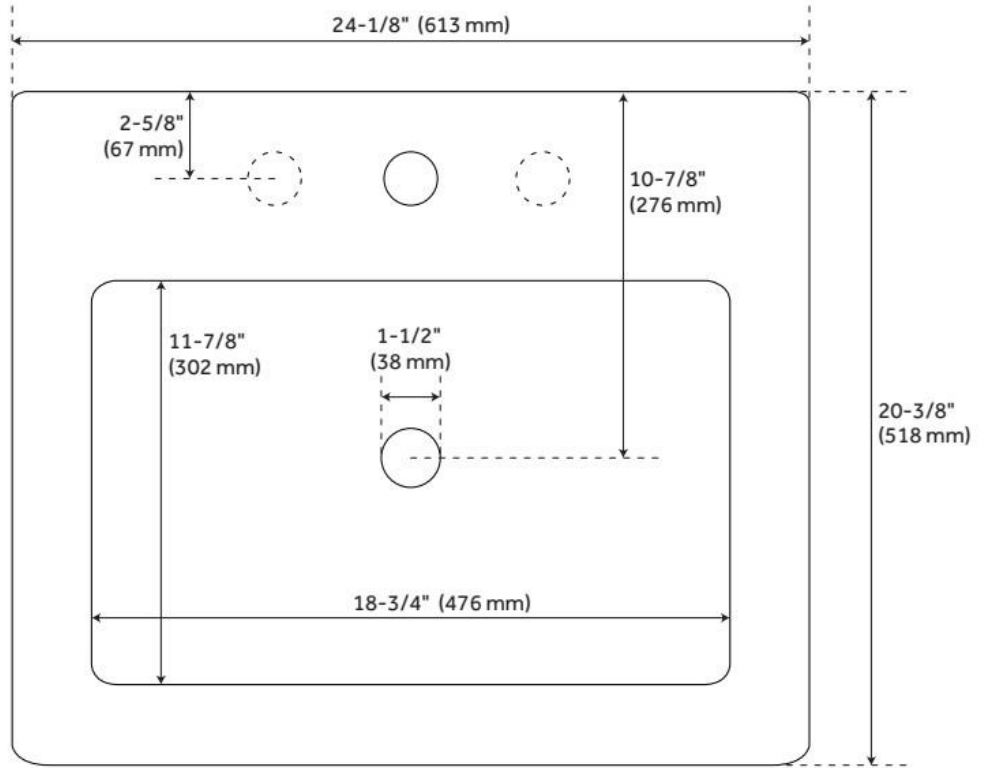

MODERN PORCELAIN SINK

SKU: 953620
Code: SHCTM24201

REVISED 9/11/2024