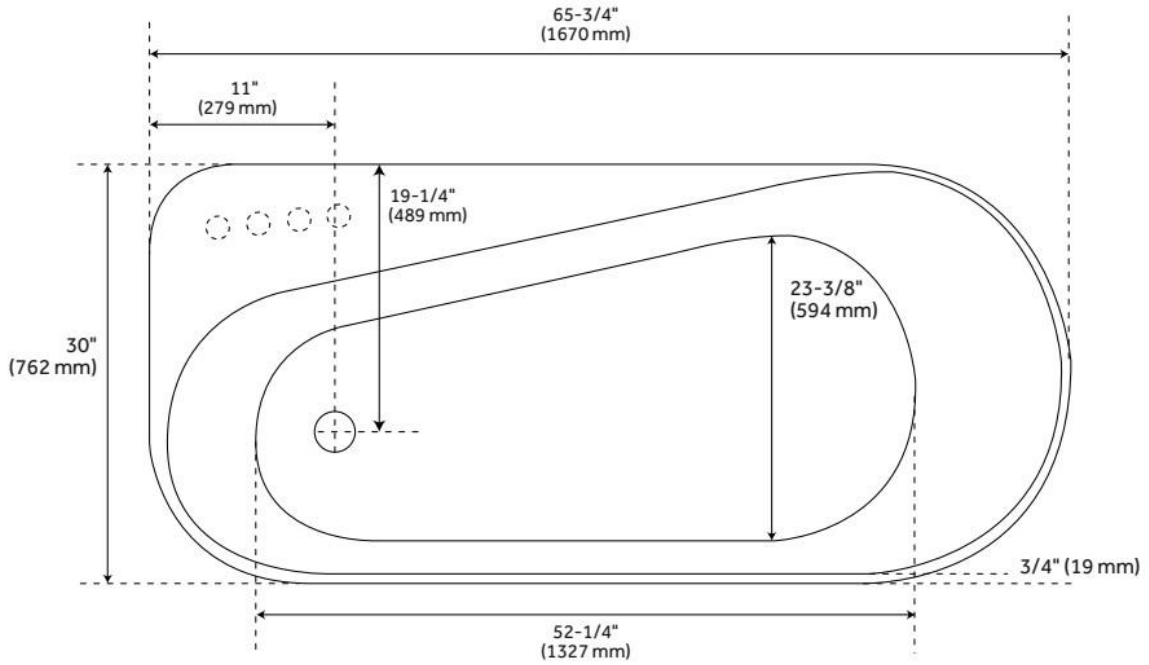

66" DELLWAY FREESTANDING ACRYLIC TUB WITH DECK

SKU: 953635

Code: SH482435, SH482436

REVISED 12/19/2024