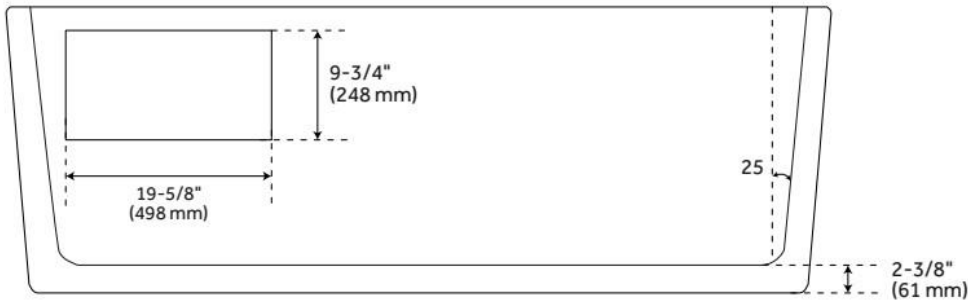

66" DELLWAY FREESTANDING ACRYLIC TUB WITH DECK

SKU: 953635

Code: SH482435, SH482436

REVISED 12/19/2024