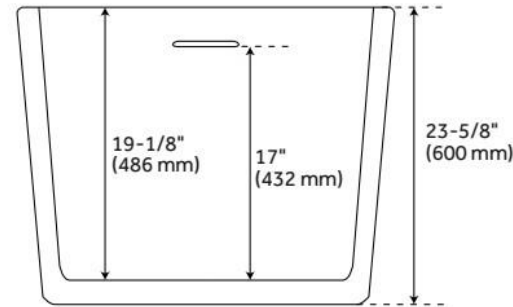

66" DELLWAY FREESTANDING ACRYLIC TUB WITH DECK

SKU: 953635

Code: SH482435, SH482436

REVISED 12/19/2024