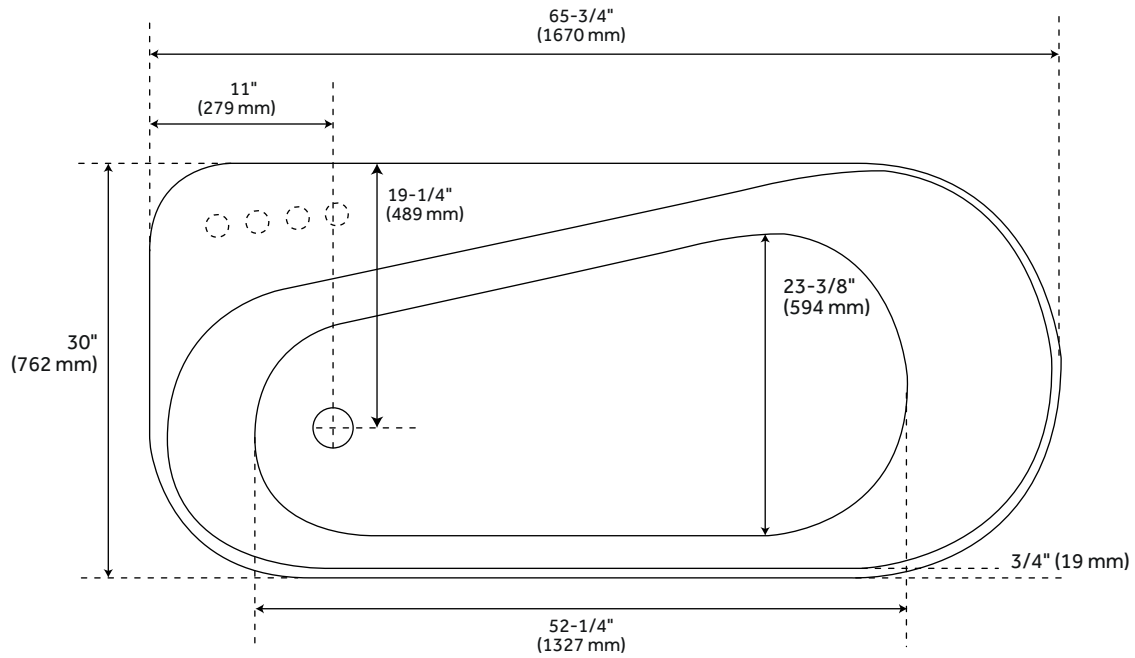

## FEATURES

Features: Integral Drain & Overflow  
Design: Modern  
Product Finish: White  
Material: Acrylic  
Length: 65-3/4"  
Width: 30"  
Height: 23-5/8"  
Water Depth To Overflow: 17"  
Drain Included: Yes  
Drain Finish: White  
Faucet Included: No  
Shape: Specialty  
Water Depth to Rim: 19-1/8"  
Tub Overflow: true  
Integral Drain & Overflow: Yes  
Tub Material: Acrylic  
Tub Interior Length: 52-1/4"  
Tub Interior Width: 23-3/8"  
Tap Deck: Yes  
Faucet Drillings: No Drillings  
Built-In Adjusters: Yes  
Blower: No  
Heated Air Tub: No  
Weight: 155

## ADDITIONAL FEATURES

- Tub can be drilled on-site for deck mount faucet holes.
- Tub with tap deck has a removable access panel to make faucet installation easier.
- All dimensions ( $\pm 1/2$ ").
- White drain included.
- Leveling legs for simplified installation.
- Optional Quick Connect Drop-In Drain Kit Includes:
  - Floor Plate, 1-1/2" PVC Pipe, 2" x 1-1/2" Trap Adapters, 1 Brass Threaded, 1 Brass Unthreaded Tailpiece and Plug.
  - Installs above your subfloor, but underneath your cement floor or tile, so you do not need access below the fixture.

# 66" DELLWAY FREESTANDING ACRYLIC TUB WITH DECK

All dimensions and specifications are nominal and may vary. Use actual products for accuracy in critical situations.