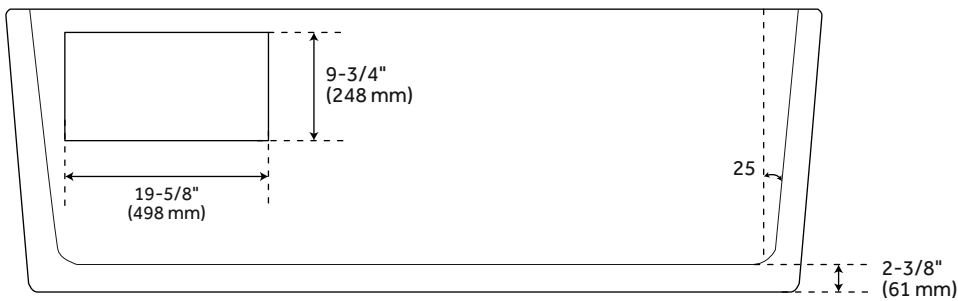

66" DELLWAY FREESTANDING ACRYLIC TUB WITH DECK

All dimensions and specifications are nominal and may vary. Use actual products for accuracy in critical situations.