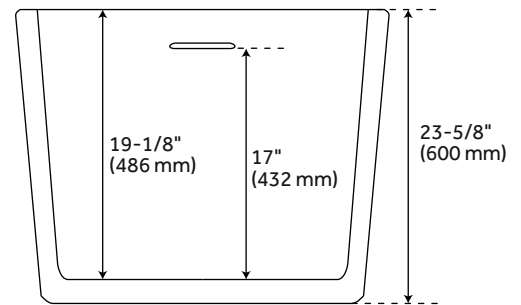

## FEATURES

Features: Integral Drain & Overflow  
Design: Modern  
Product Finish: White  
Material: Acrylic  
Length: 65-3/4"  
Width: 30"  
Height: 23-5/8"  
Water Depth To Overflow: 17"  
Drain Included: Yes  
Drain Finish: White  
Faucet Included: No  
Shape: Specialty  
Water Depth to Rim: 19-1/8"  
Tub Overflow: true  
Integral Drain & Overflow: Yes  
Tub Material: Acrylic  
Tub Interior Length: 52-1/4"  
Tub Interior Width: 23-3/8"  
Tap Deck: Yes  
Faucet Drillings: No Drillings  
Built-In Adjusters: Yes  
Blower: No  
Heated Air Tub: No  
Weight: 155

## ADDITIONAL FEATURES

- Tub can be drilled on-site for deck mount faucet holes.
- Tub with tap deck has a removable access panel to make faucet installation easier.
- All dimensions ( $\pm 1/2$ ").
- White drain included.
- Leveling legs for simplified installation.
- Optional Quick Connect Drop-In Drain Kit Includes:
  - Floor Plate, 1-1/2" PVC Pipe, 2" x 1-1/2" Trap Adapters, 1 Brass Threaded, 1 Brass Unthreaded Tailpiece and Plug.
  - Installs above your subfloor, but underneath your cement floor or tile, so you do not need access below the fixture.

# 66" DELLWAY FREESTANDING ACRYLIC TUB WITH DECK

All dimensions and specifications are nominal and may vary. Use actual products for accuracy in critical situations.