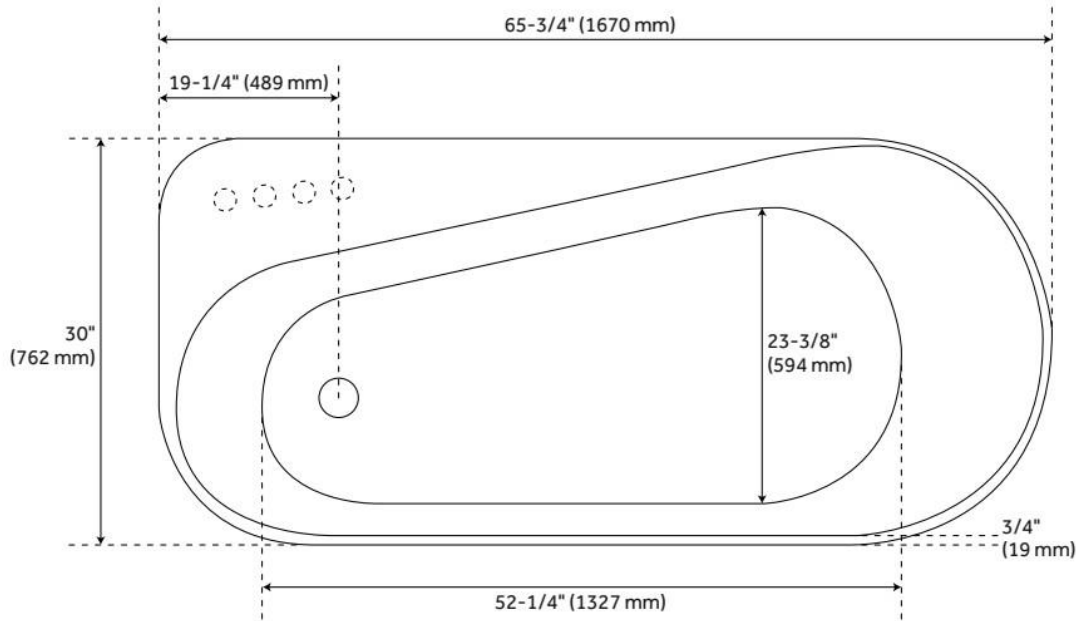

66" DELLWAY FREESTANDING ACRYLIC TUB WITH DECK

SKU: 953636

Code: SH482435, SH482436

FEATURES

Tub Material: Acrylic
Product Finish: White
Shape: Specialty
Tub Drain Placement: End
Drain Included: Yes
Drain and Overflow Finish: White
Water Depth to Overflow: 17"
Water Capacity (Gallons): 55.47
Built-In Adjusters: Yes
Tub Weight Uncrated (lbs): 116.8
Optional Accessory: 428473

CSA B45.5/IAPMO Z124, Massachusetts Accepted, LISTED ID: SHDLFS6631Lx*, SHDLFS6631Rx*

ADDITIONAL FEATURES

- Tub can be drilled on-site for deck mount faucet holes.
- Tub with tap deck has a removable access panel to make faucet installation easier.
- All dimensions ($\pm 1/2"$).
- White drain included.
- Leveling legs for simplified installation.
- Optional Quick Connect Drop-In Drain Kit Includes:
 - Floor Plate, 1-1/2" PVC Pipe, 2" x 1-1/2" Trap Adapters, 1 Brass Threaded, 1 Brass Unthreaded Tailpiece and Plug.
 - Installs above your subfloor, but underneath your cement floor or tile, so you do not need access below the fixture.

REVISED 6/19/2024

66" DELLWAY FREESTANDING ACRYLIC TUB WITH DECK

SKU: 953636

Code: SH482435, SH482436

REVISED 6/19/2024