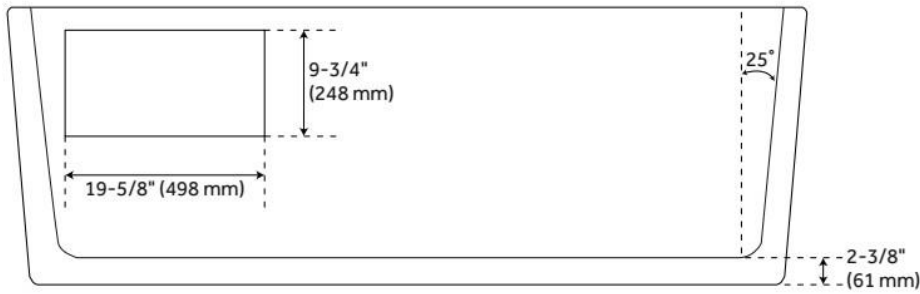

66" DELLWAY FREESTANDING ACRYLIC TUB WITH DECK

SKU: 953636

Code: SH482435, SH482436

REVISED 6/19/2024