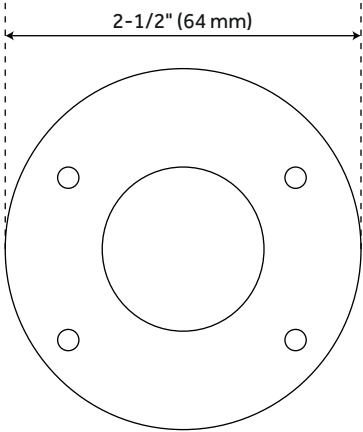

## FEATURES

Installation Type: Wall Mount

Design: Modern

Material: Iron

Length: 2-1/2"

Height: 2-1/2"

Mounting Hardware Included: Yes

Mounting Hardware Concealed: No

## ADDITIONAL FEATURES

- Sold Individually.
- 6-1/4" Bracket:
  - Overall dimensions: 2-1/2" W x 2-1/2" H x 6-1/4" L.
  - Bracket weight capacity per pair is 15lbs.
- 8-1/4" Bracket
  - Overall dimensions: 2-1/2" W x 2-1/2" H x 8-3/8" L.
  - Bracket weight capacity per pair is 22lbs.

# 6-1/4" WELLSTON IRON SHELF BRACKET

SKU: 953637-I  
Code: SH482438

All dimensions and specifications are nominal and may vary. Use actual products for accuracy in critical situations.

# 8-3/8" WELLSTON IRON SHELF BRACKET

SKU: 953637-I  
Code: SH482441

All dimensions and specifications are nominal and may vary. Use actual products for accuracy in critical situations.