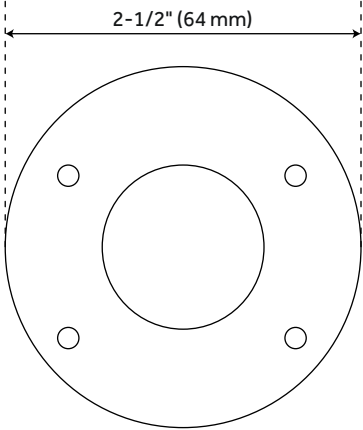

6-1/4" WELLSTON IRON SHELF BRACKET

SKU: 953637-I
Code: SH482438

All dimensions and specifications are nominal and may vary. Use actual products for accuracy in critical situations.