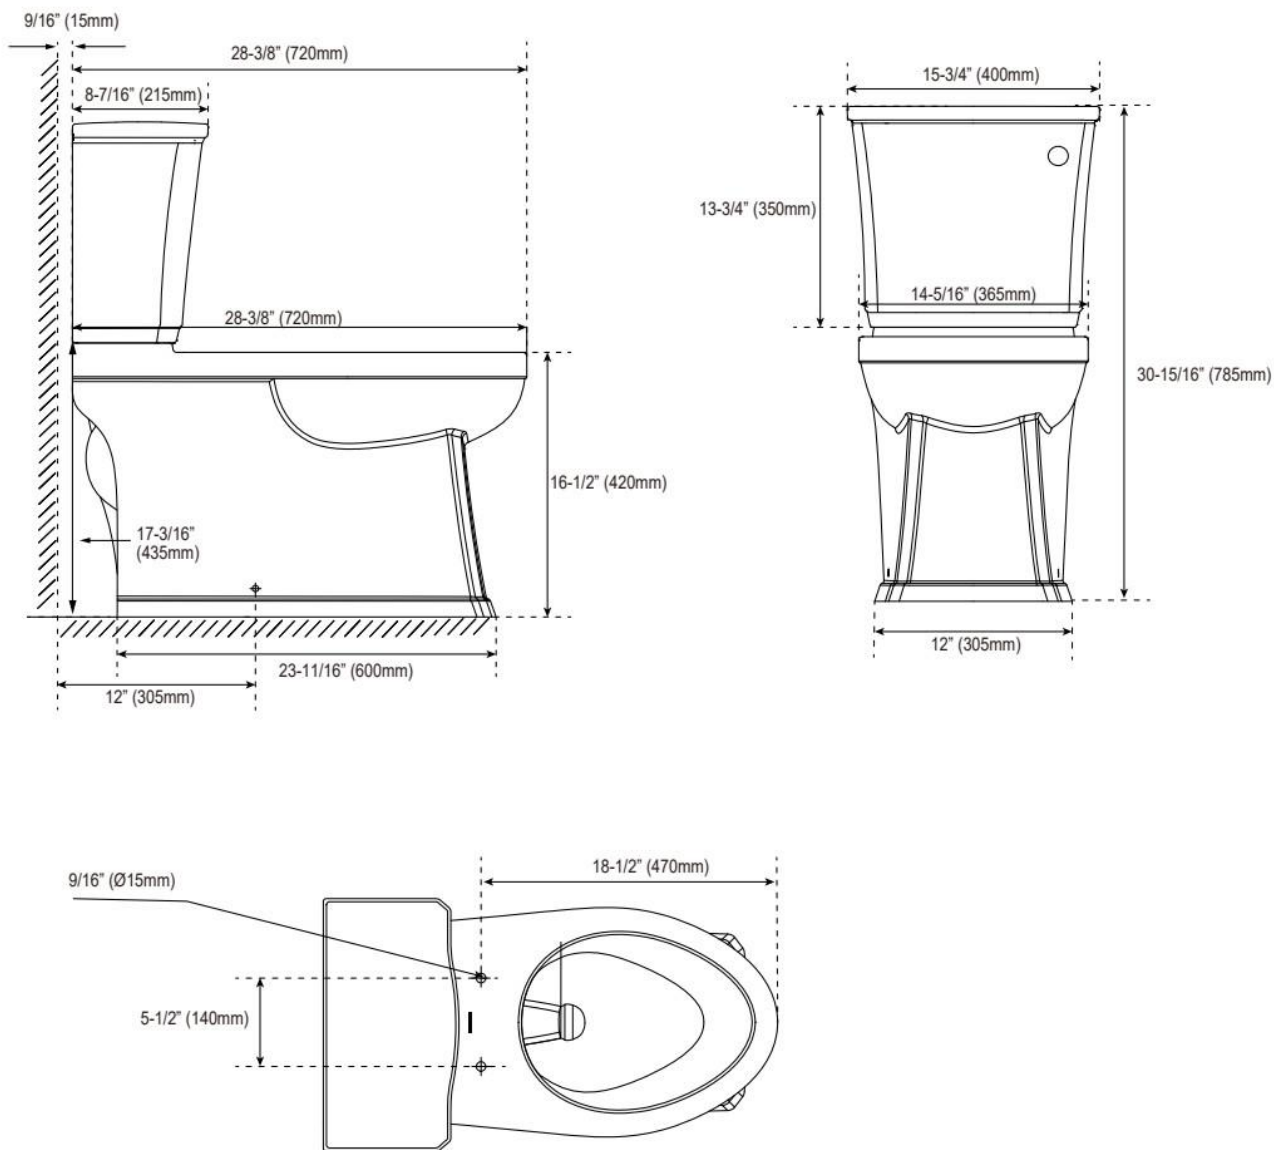

## FEATURES

Material: Vitreous China  
Product Finish: White  
Toilet Style: 2-Piece  
Flush Handle Location: Left  
Bowl Height: 16-9/16"  
Bowl Shape: Elongated  
Rough-in: 12"  
Gallons Per Flush: 1.28 GPF (4.8 LPF)  
Flush Type: Gravity  
Flush Valve Size: 3"  
Trapway Diameter: 2"  
Seat Included: Yes  
Water Spot: 12" x 8-5/8"

## ADDITIONAL FEATURES

- Toilet is compatible with Waycrest bidet seat.
- Skirted bowl with concealed trapway.

REVISED 12/2/2024

# BENBROOK TWO-PIECE SKIRTED ELONGATED TOILET

SKU: 953643-S

Code: SHBN201, SHBN240S, SH432, SHTSHEC2000

Dimensions of fixtures are nominal and may vary within the range of tolerance established by ASME A112.19.2.