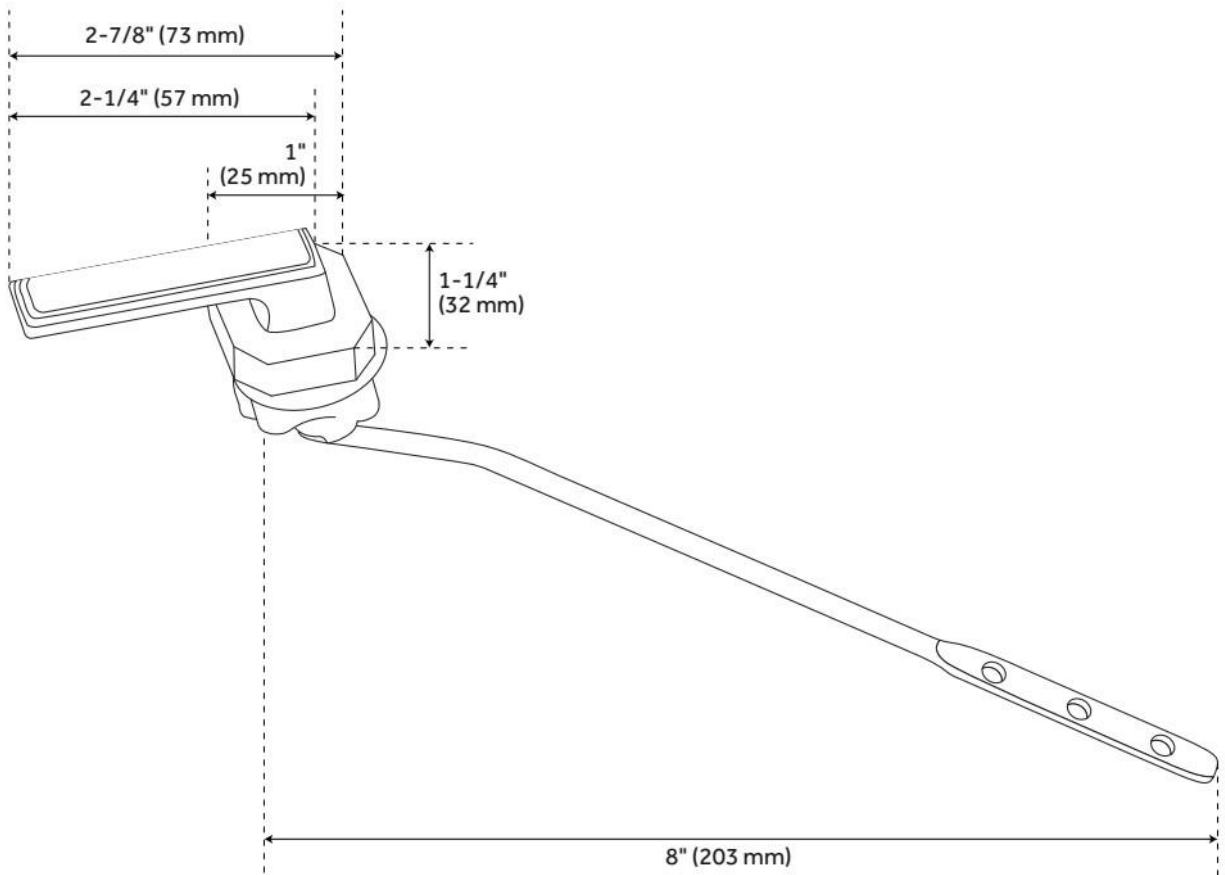

BENBROOK TOILET TANK HANDLE

SKU: 953645

Code: SH432

REVISED 12/2/2024