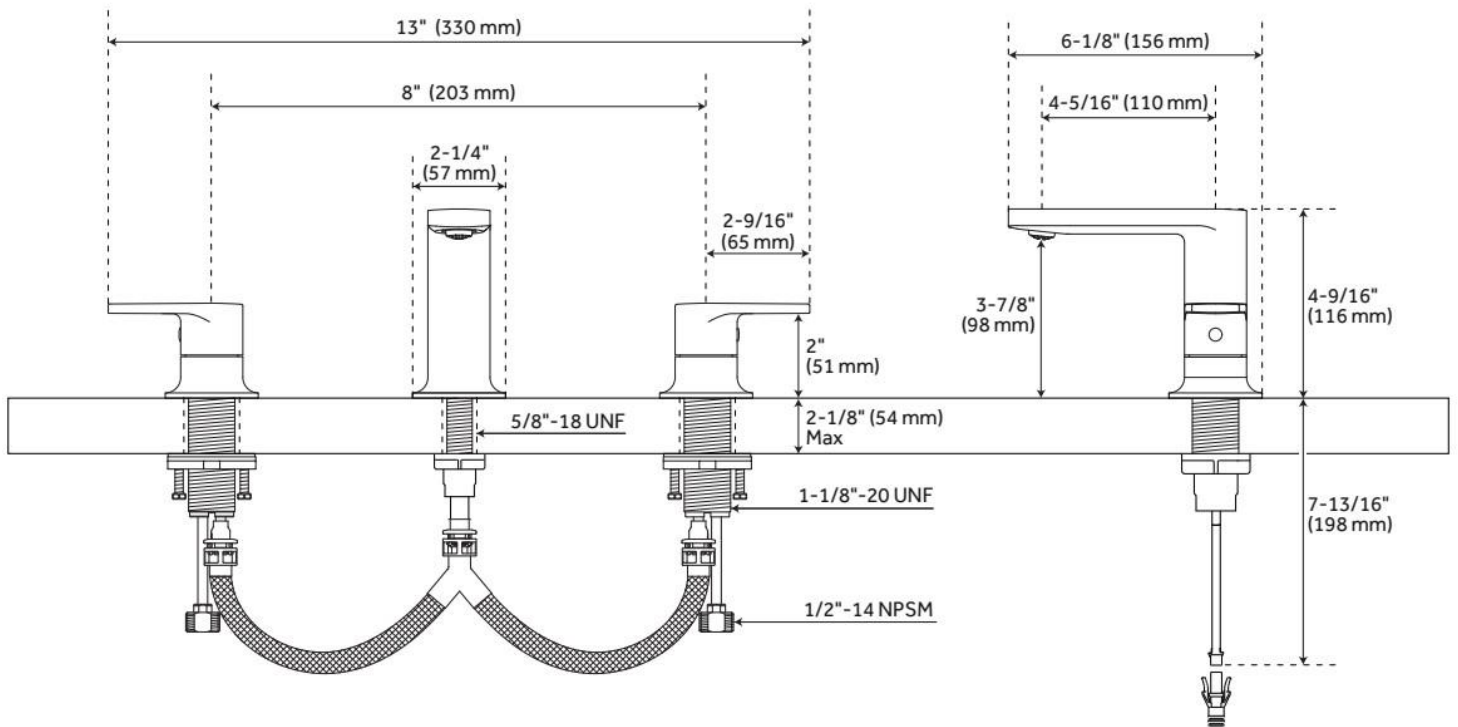

BERWYN WIDESPREAD BATHROOM FAUCET

SKU: 953647

Code: SHWSCBW807

FEATURES

Material: Metal construction for strength and durability

Installation Type: Widespread

Flow Rate: 1.2 gpm (4.5 L/min) @ 60 psi

Cartridge Type: Ceramic Disc

Swivel Spout: No

Drain Type: Metal push-pop with overflow

ASME A112.18.1/CSA B125.1, NSF/ANSI 372, NSF/ANSI 61, NSF/ANSI/CAN 61, NSF/ANSI/CAN 61-9:Q≤1, CEC Listed, WaterSense by IAPMO, Massachusetts Accepted, LISTED ID: SHWSCBW807XX

ADDITIONAL FEATURES

- Drain is only compatible with sinks that have an overflow.

REVISED 5/21/2024

BERWYN WIDESPREAD BATHROOM FAUCET

SKU: 953647

Code: SHWSCBW807

REVISED 5/21/2024