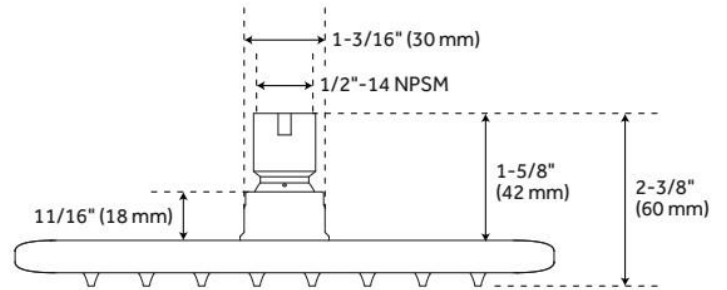

BERWYN RAINFALL SHOWER HEAD

SKU: 953649

Code: SHRS820R2G, SHRS820R3G

FEATURES

Material: Metal

Shower Head Swivel: Yes

ASME A112.18.1/CSA B125.1, CEC Listed, WaterSense by IAPMO, Massachusetts Accepted, LISTED ID: SHRS820R2G**, SHRS820R3GXX

ADDITIONAL FEATURES

- Single function shower head (full spray).
- Easy clean silicon nozzles.

REVISED 6/5/2024

BERWYN RAINFALL SHOWER HEAD

SKU: 953649

Code: SHRS820R2G, SHRS820R3G

REVISED 6/5/2024