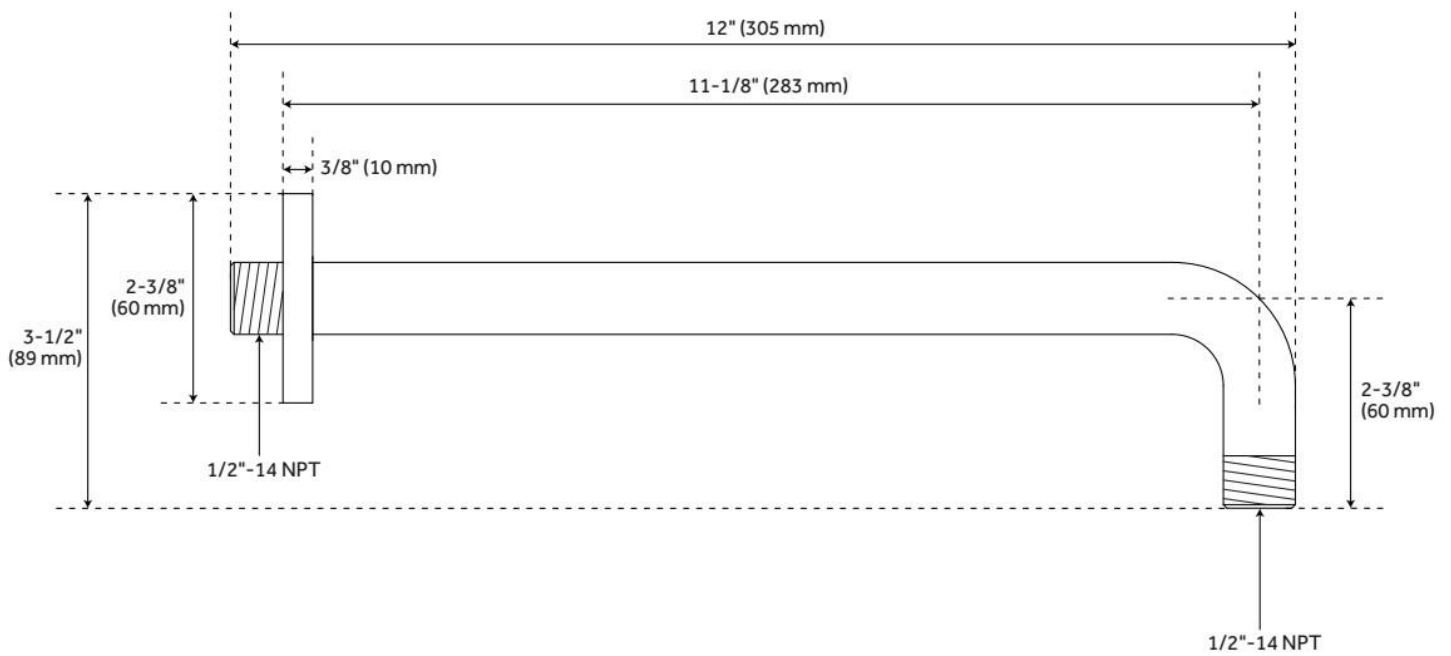

# 12" BERWYN SHOWER ARM

SKU: 953650  
Code: SHRSA121

## FEATURES

Material: Metal  
Connection Type: 1/2" NPT

ASME A112.18.1/CSA B125.1, Massachusetts Accepted, LISTED ID: SHRSA121\*\*

# 12" BERWYN SHOWER ARM

SKU: 953650  
Code: SHRSA121

REVISED 6/5/2024