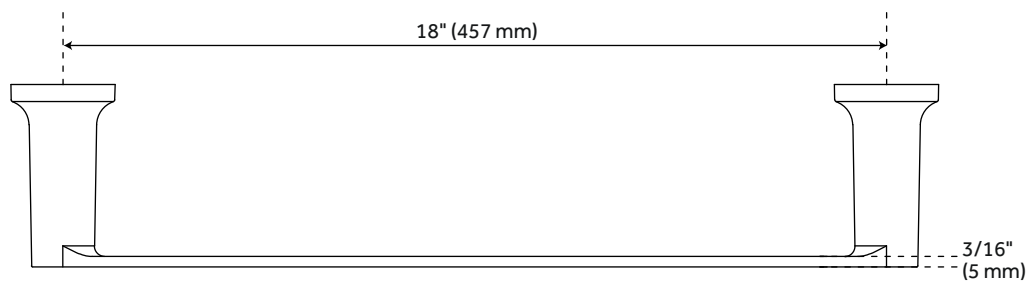

BERWYN TOWEL BAR

SKU: 953657

Code: SHBW18TB2, SHBW24TB2

FEATURES

- Installation Type: Wall Mount
- Design: Modern
- Material: Metal
- Height: 1-15/16"
- Depth: 3-7/16"
- Base Plate Length: 1-15/16"
- Base Plate Height: 1-15/16"
- Base Plate Diameter: 1-15/16"
- Mounting Hardware Included: Yes
- Mounting Hardware Concealed: Yes

REVISED 6/4/2024

BERWYN TOWEL BAR

SKU: 953657

Code: SHBW18TB2, SHBW24TB2

ADDITIONAL FEATURES

- 18" towel bar has a towel holder length of 18". Overall Dimensions: 3-7/16" L x 19-15/16" W x 1-15/16" H.
- 24" towel bar has a towel holder length of 24". Overall Dimensions: 3-7/16" L x 25-15/16" W x 1-15/16" H.

REVISED 6/4/2024

18" BERWYN TOWEL BAR

All dimensions and specifications are nominal and may vary. Use actual products for accuracy in critical situations.

24" BERWYN TOWEL BAR

All dimensions and specifications are nominal and may vary. Use actual products for accuracy in critical situations.