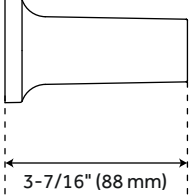

BERWYN TOWEL BAR

SKU: 953657

Code: SHBW18TB2, SHBW24TB2

FEATURES

- Installation Type: Wall Mount
- Design: Modern
- Material: Metal
- Height: 1-15/16"
- Depth: 3-7/16"
- Base Plate Length: 1-15/16"
- Base Plate Height: 1-15/16"
- Base Plate Diameter: 1-15/16"
- Mounting Hardware Included: Yes
- Mounting Hardware Concealed: Yes

REVISED 6/4/2024

BERWYN TOWEL BAR

SKU: 953657

Code: SHBW18TB2, SHBW24TB2

ADDITIONAL FEATURES

- 18" towel bar has a towel holder length of 18". Overall Dimensions: 3-7/16" L x 19-15/16" W x 1-15/16" H.
- 24" towel bar has a towel holder length of 24". Overall Dimensions: 3-7/16" L x 25-15/16" W x 1-15/16" H.

REVISED 6/4/2024

18" BERWYN TOWEL BAR

All dimensions and specifications are nominal and may vary. Use actual products for accuracy in critical situations.

24" BERWYN TOWEL BAR

All dimensions and specifications are nominal and may vary. Use actual products for accuracy in critical situations.