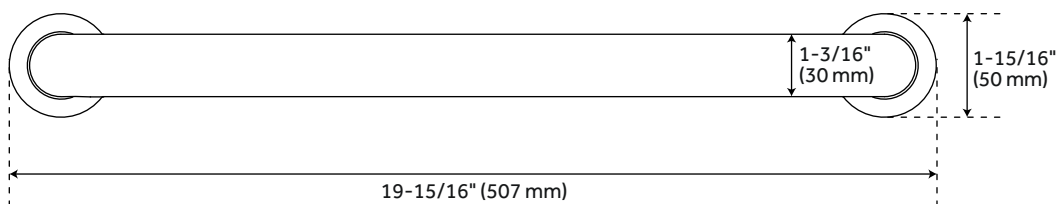

BERWYN TOWEL BAR

SKU: 953657

Code: SHBW18TB2, SHBW24TB2

FEATURES

- Installation Type: Wall Mount
- Design: Modern
- Material: Metal
- Height: 1-15/16"
- Depth: 3-7/16"
- Base Plate Length: 1-15/16"
- Base Plate Height: 1-15/16"
- Base Plate Diameter: 1-15/16"
- Mounting Hardware Included: Yes
- Mounting Hardware Concealed: Yes

REVISED 6/4/2024

BERWYN TOWEL BAR

SKU: 953657

Code: SHBW18TB2, SHBW24TB2

ADDITIONAL FEATURES

- 18" towel bar has a towel holder length of 18". Overall Dimensions: 3-7/16" L x 19-15/16" W x 1-15/16" H.
- 24" towel bar has a towel holder length of 24". Overall Dimensions: 3-7/16" L x 25-15/16" W x 1-15/16" H.

REVISED 6/4/2024

18" BERWYN TOWEL BAR

All dimensions and specifications are nominal and may vary. Use actual products for accuracy in critical situations.

24" BERWYN TOWEL BAR

All dimensions and specifications are nominal and may vary. Use actual products for accuracy in critical situations.