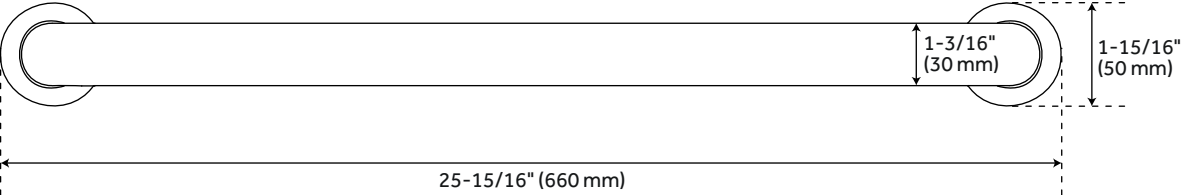

BERWYN TOWEL BAR

SKU: 953657

Code: SHBW18TB2, SHBW24TB2

FEATURES

- Installation Type: Wall Mount
- Design: Modern
- Material: Metal
- Height: 1-15/16"
- Depth: 3-7/16"
- Base Plate Length: 1-15/16"
- Base Plate Height: 1-15/16"
- Base Plate Diameter: 1-15/16"
- Mounting Hardware Included: Yes
- Mounting Hardware Concealed: Yes

REVISED 6/4/2024

BERWYN TOWEL BAR

SKU: 953657

Code: SHBW18TB2, SHBW24TB2

ADDITIONAL FEATURES

- 18" towel bar has a towel holder length of 18". Overall Dimensions: 3-7/16" L x 19-15/16" W x 1-15/16" H.
- 24" towel bar has a towel holder length of 24". Overall Dimensions: 3-7/16" L x 25-15/16" W x 1-15/16" H.

REVISED 6/4/2024

18" BERWYN TOWEL BAR

All dimensions and specifications are nominal and may vary. Use actual products for accuracy in critical situations.

24" BERWYN TOWEL BAR

All dimensions and specifications are nominal and may vary. Use actual products for accuracy in critical situations.