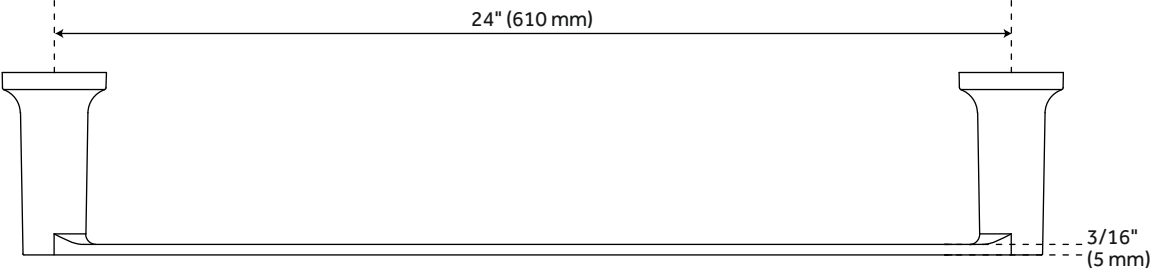

BERWYN TOWEL BAR

SKU: 953657

Code: SHBW18TB2, SHBW24TB2

FEATURES

- Installation Type: Wall Mount
- Design: Modern
- Material: Metal
- Height: 1-15/16"
- Depth: 3-7/16"
- Base Plate Length: 1-15/16"
- Base Plate Height: 1-15/16"
- Base Plate Diameter: 1-15/16"
- Mounting Hardware Included: Yes
- Mounting Hardware Concealed: Yes

REVISED 6/4/2024

BERWYN TOWEL BAR

SKU: 953657

Code: SHBW18TB2, SHBW24TB2

ADDITIONAL FEATURES

- 18" towel bar has a towel holder length of 18". Overall Dimensions: 3-7/16" L x 19-15/16" W x 1-15/16" H.
- 24" towel bar has a towel holder length of 24". Overall Dimensions: 3-7/16" L x 25-15/16" W x 1-15/16" H.

REVISED 6/4/2024

18" BERWYN TOWEL BAR

All dimensions and specifications are nominal and may vary. Use actual products for accuracy in critical situations.

24" BERWYN TOWEL BAR

All dimensions and specifications are nominal and may vary. Use actual products for accuracy in critical situations.