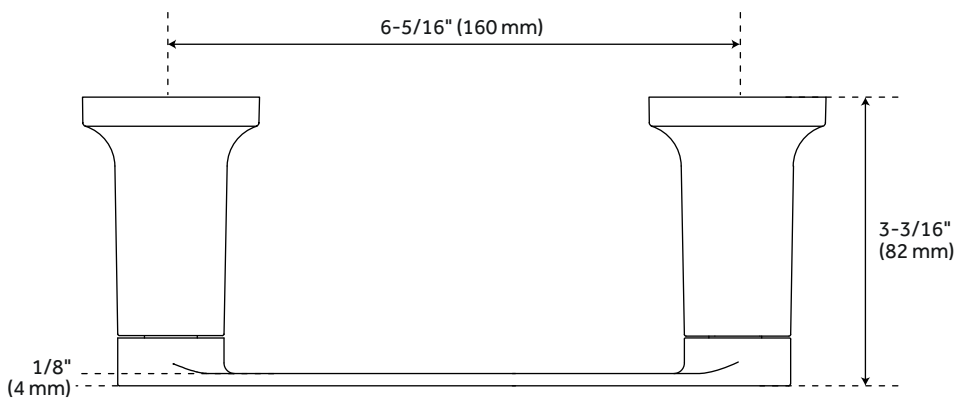

BERWYN TOILET PAPER HOLDER

All dimensions and specifications are nominal and may vary. Use actual products for accuracy in critical situations.