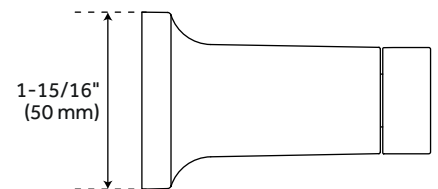

BERWYN TOILET PAPER HOLDER

All dimensions and specifications are nominal and may vary. Use actual products for accuracy in critical situations.