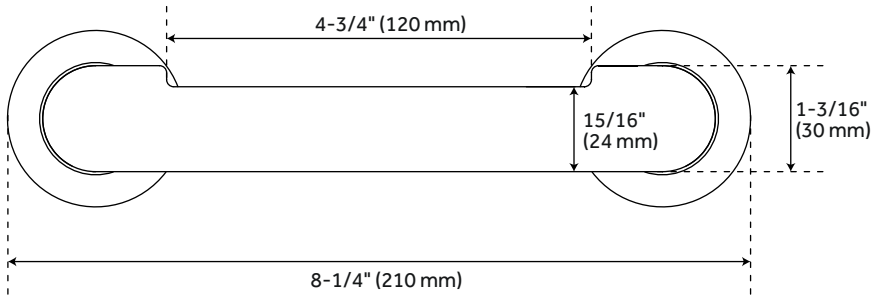

BERWYN TOILET PAPER HOLDER

All dimensions and specifications are nominal and may vary. Use actual products for accuracy in critical situations.