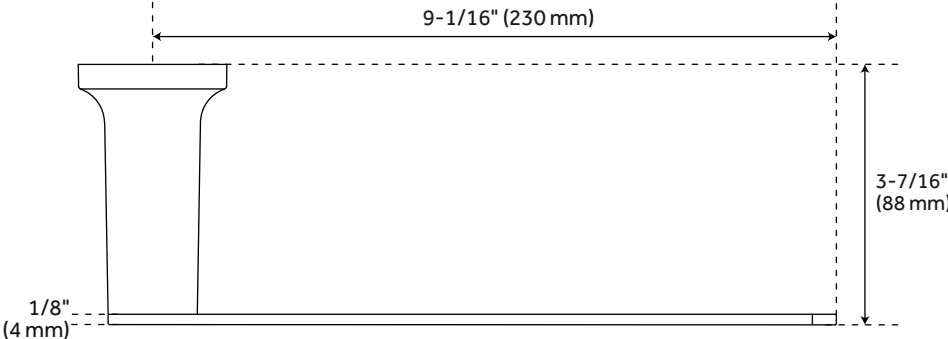

BERWYN TOWEL RING

SKU: 953659
Code: SHBWTR2

FEATURES

Installation Type: Wall Mount
Design: Modern
Material: Metal
Length: 10-1/16"
Height: 1-15/16"
Depth: 3-7/16"
Base Plate Length: 1-15/16"
Base Plate Height: 1-15/16"
Base Plate Diameter: 1-15/16"
Mounting Hardware Included: Yes
Mounting Hardware Concealed: Yes

CODES/STANDARDS

REVISED 2/5/2024

BERWYN TOWEL RING

SKU: 953659

Code: SHBWTR, SHBWTR2

ADDITIONAL FEATURES

REVISED 2/5/2024

BERWYN TOWEL RING

All dimensions and specifications are nominal and may vary. Use actual products for accuracy in critical situations.