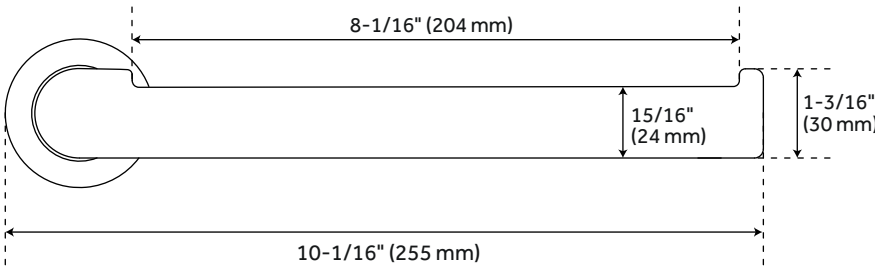

BERWYN TOWEL RING

SKU: 953659
Code: SHBWTR2

FEATURES

Installation Type: Wall Mount
Design: Modern
Material: Metal
Length: 10-1/16"
Height: 1-15/16"
Depth: 3-7/16"
Base Plate Length: 1-15/16"
Base Plate Height: 1-15/16"
Base Plate Diameter: 1-15/16"
Mounting Hardware Included: Yes
Mounting Hardware Concealed: Yes

CODES/STANDARDS

REVISED 2/5/2024

BERWYN TOWEL RING

SKU: 953659

Code: SHBWTR, SHBWTR2

ADDITIONAL FEATURES

REVISED 2/5/2024

BERWYN TOWEL RING

All dimensions and specifications are nominal and may vary. Use actual products for accuracy in critical situations.