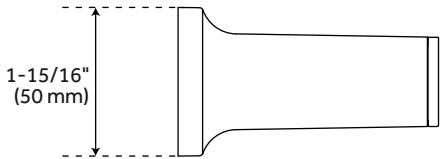

BERWYN TOWEL RING

SKU: 953659
Code: SHBWTR2

FEATURES

Installation Type: Wall Mount
Design: Modern
Material: Metal
Length: 10-1/16"
Height: 1-15/16"
Depth: 3-7/16"
Base Plate Length: 1-15/16"
Base Plate Height: 1-15/16"
Base Plate Diameter: 1-15/16"
Mounting Hardware Included: Yes
Mounting Hardware Concealed: Yes

CODES/STANDARDS

REVISED 2/5/2024

BERWYN TOWEL RING

SKU: 953659

Code: SHBWTR, SHBWTR2

ADDITIONAL FEATURES

REVISED 2/5/2024

BERWYN TOWEL RING

All dimensions and specifications are nominal and may vary. Use actual products for accuracy in critical situations.