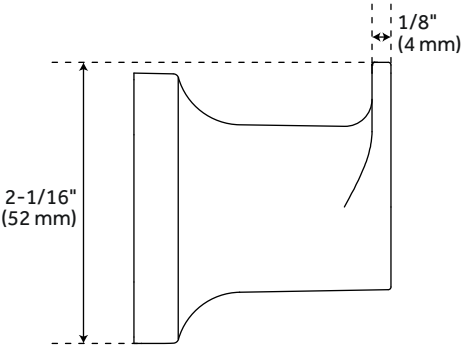

BERWYN ROBE HOOK

SKU: 953660

Code: SHBWRH, SHBWRH2

FEATURES

Installation Type: Wall Mount
Design: Modern
Material: Metal
Length: 1-15/16"
Height: 2-1/16"
Depth: 1-7/8"
Base Plate Length: 1-15/16"
Base Plate Height: 1-15/16"
Base Plate Diameter: 1-15/16"
Mounting Hardware Included: Yes
Mounting Hardware Concealed: Yes
Assembly Required: Yes

CODES/STANDARDS

REVISED 9/18/2023

BERWYN ROBE HOOK

SKU: 953660

Code: SHBWRH, SHBWRH2

ADDITIONAL FEATURES

REVISED 9/18/2023

BERWYN ROBE HOOK

All dimensions and specifications are nominal and may vary. Use actual products for accuracy in critical situations.