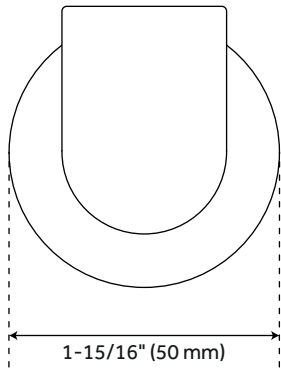

BERWYN ROBE HOOK

SKU: 953660

Code: SHBWRH, SHBWRH2

FEATURES

Installation Type: Wall Mount
Design: Modern
Material: Metal
Length: 1-15/16"
Height: 2-1/16"
Depth: 1-7/8"
Base Plate Length: 1-15/16"
Base Plate Height: 1-15/16"
Base Plate Diameter: 1-15/16"
Mounting Hardware Included: Yes
Mounting Hardware Concealed: Yes
Assembly Required: Yes

CODES/STANDARDS

REVISED 9/18/2023

BERWYN ROBE HOOK

SKU: 953660

Code: SHBWRH, SHBWRH2

ADDITIONAL FEATURES

REVISED 9/18/2023

BERWYN ROBE HOOK

All dimensions and specifications are nominal and may vary. Use actual products for accuracy in critical situations.