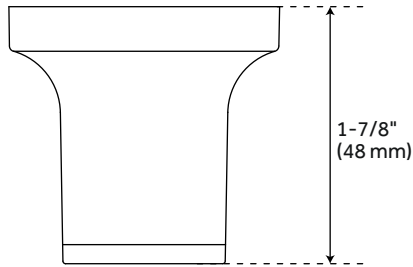

BERWYN ROBE HOOK

SKU: 953660

Code: SHBWRH, SHBWRH2

FEATURES

Installation Type: Wall Mount
Design: Modern
Material: Metal
Length: 1-15/16"
Height: 2-1/16"
Depth: 1-7/8"
Base Plate Length: 1-15/16"
Base Plate Height: 1-15/16"
Base Plate Diameter: 1-15/16"
Mounting Hardware Included: Yes
Mounting Hardware Concealed: Yes
Assembly Required: Yes

CODES/STANDARDS

REVISED 9/18/2023

BERWYN ROBE HOOK

SKU: 953660

Code: SHBWRH, SHBWRH2

ADDITIONAL FEATURES

REVISED 9/18/2023

BERWYN ROBE HOOK

All dimensions and specifications are nominal and may vary. Use actual products for accuracy in critical situations.