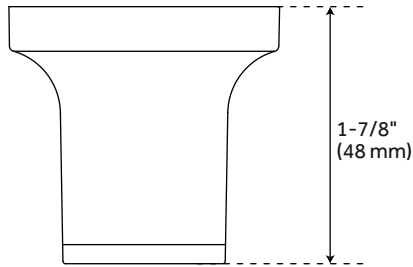

BERWYN ROBE HOOK

All dimensions and specifications are nominal and may vary. Use actual products for accuracy in critical situations.