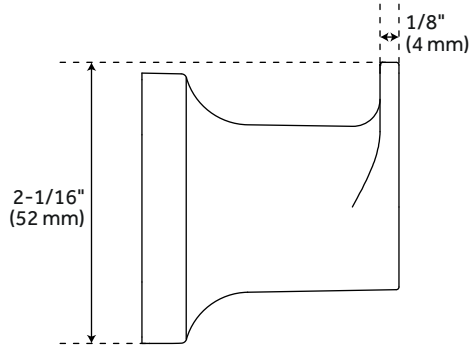

BERWYN ROBE HOOK

All dimensions and specifications are nominal and may vary. Use actual products for accuracy in critical situations.