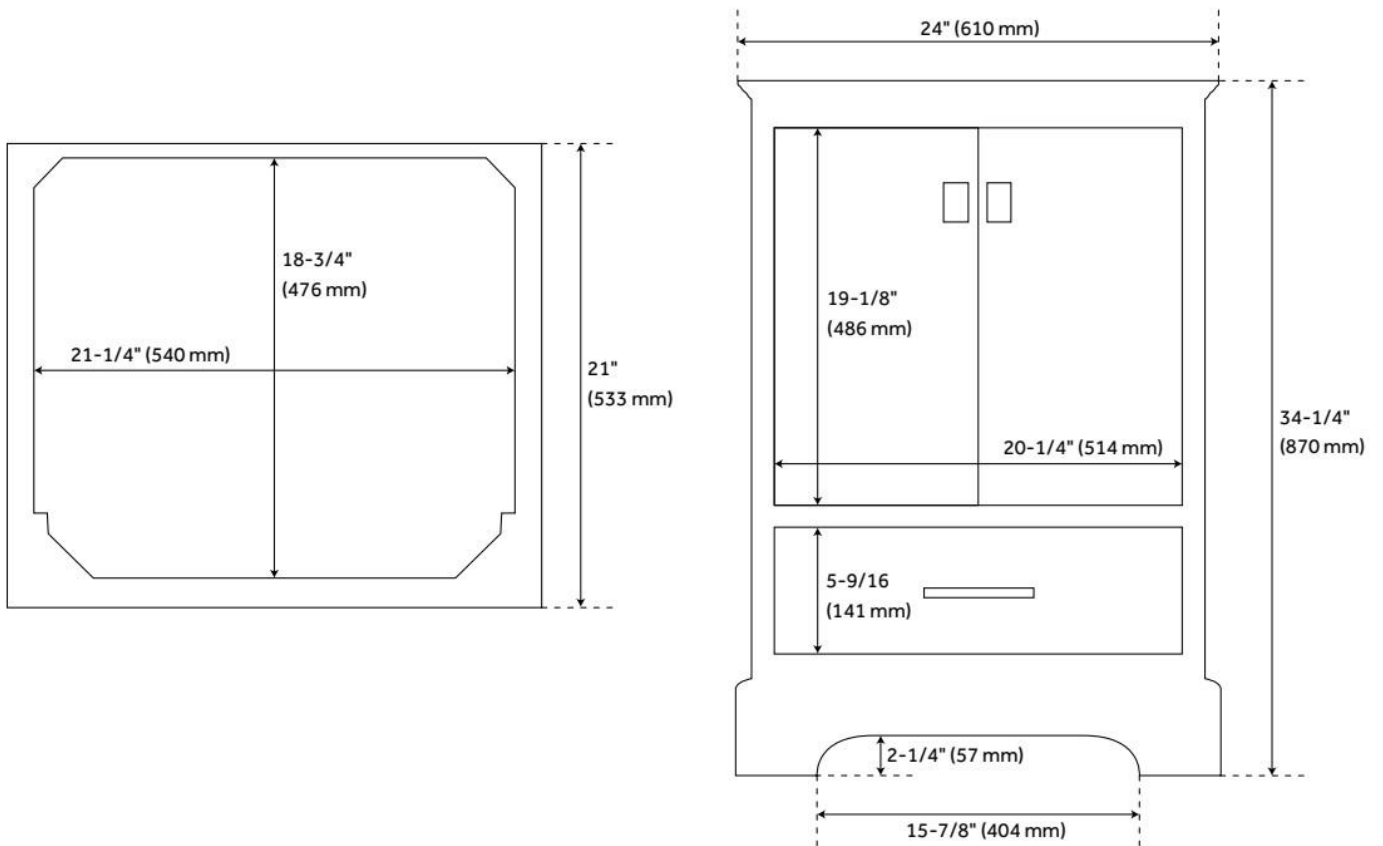

24" QUEN VANITY WITH RECTANGULAR UNDERMOUNT SINK - DRIFTWOOD BROWN

SKU: 953664-24-RUMB

Code: SH483345, SH483346, SH483347, SH483348, SH483349, SH483350, SH483351, SH483352, SH483353, SH483355

REVISED 8/5/2024