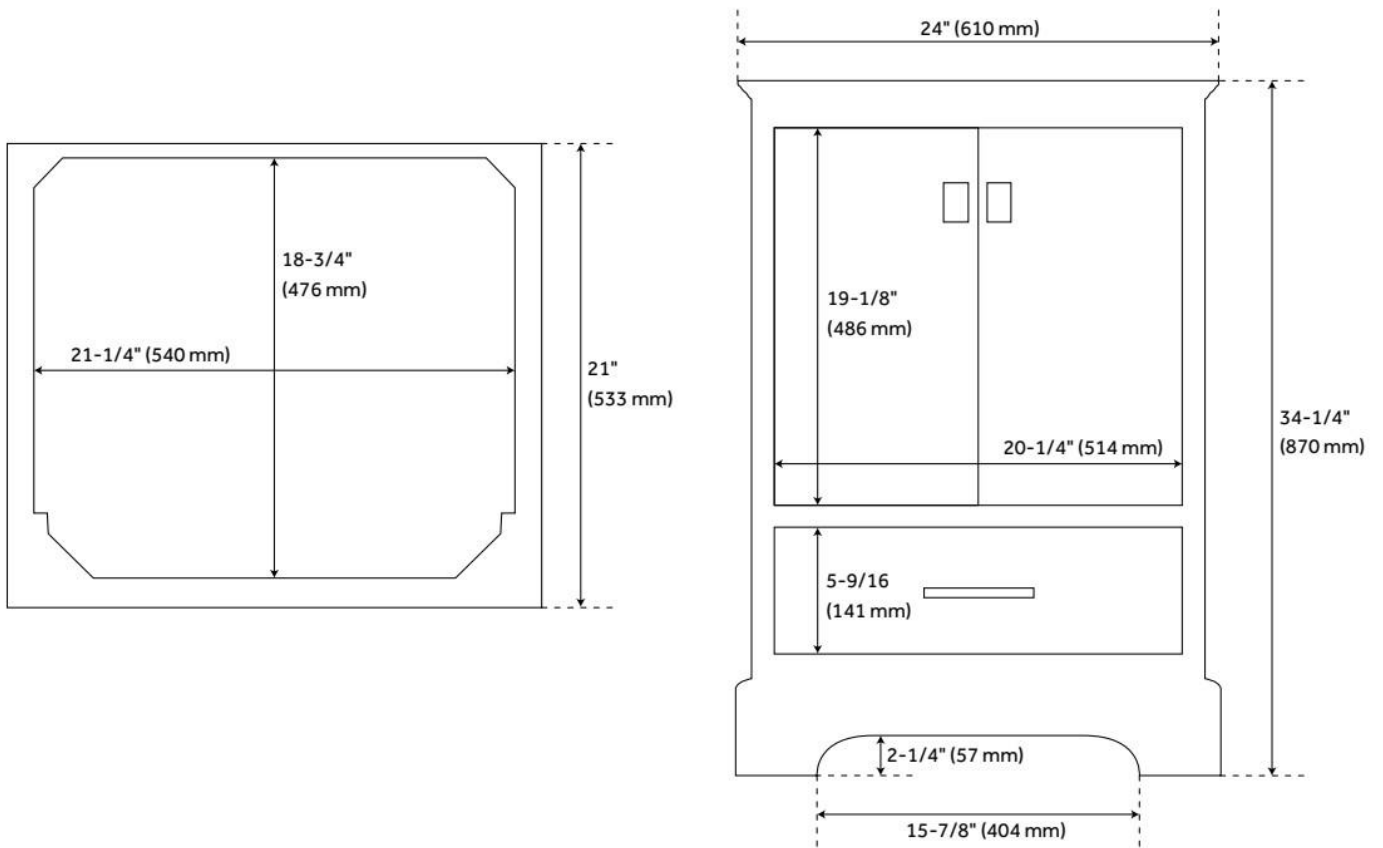

24" QUEN VANITY WITH UNDERMOUNT SINK - DRIFTWOOD BROWN

SKU: 953664-24-UM

Code: SH482903, SH483341, SH483342, SH483343, SH483344

REVISED 8/6/2024