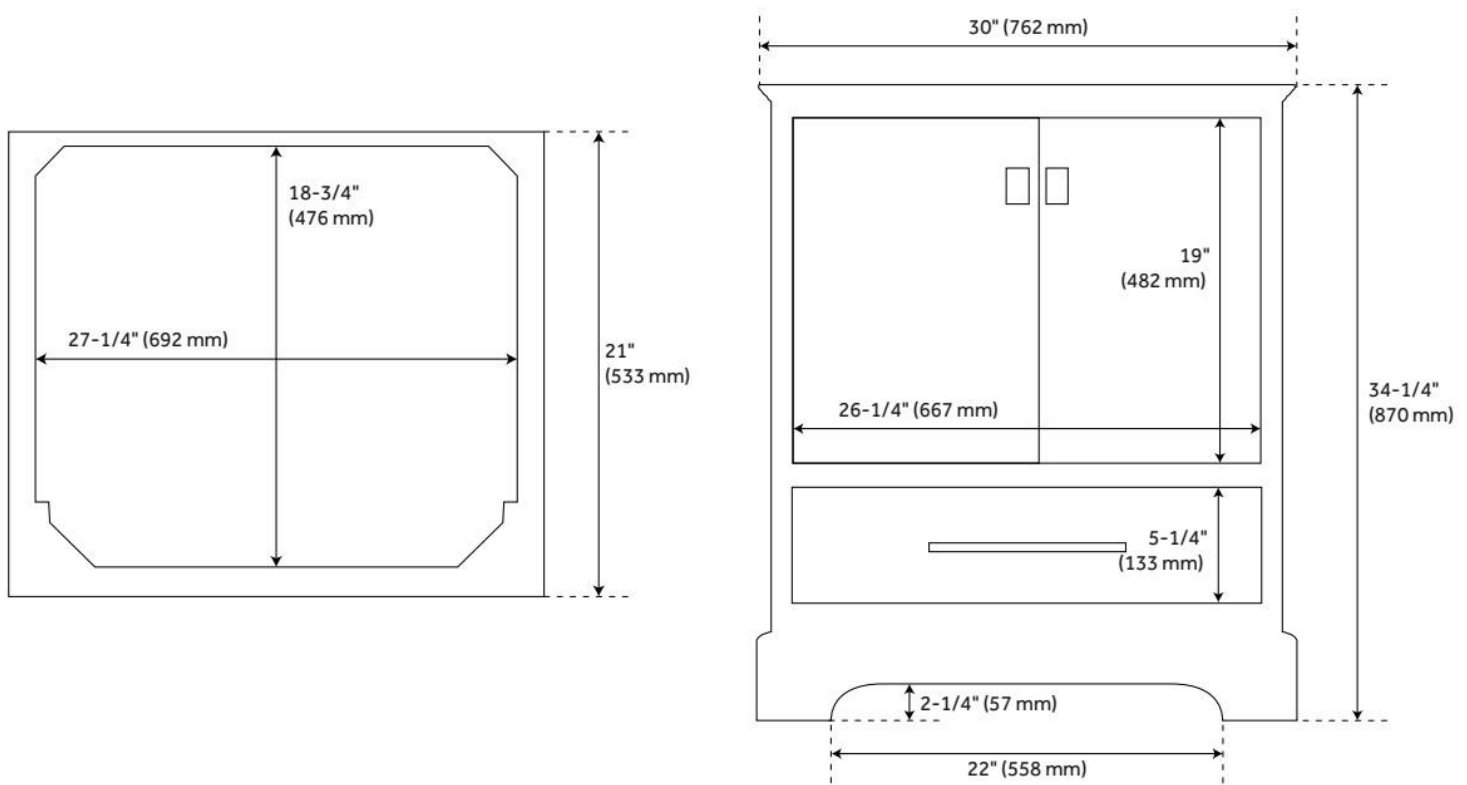

30" QUEN VANITY WITH RECTANGULAR UNDERMOUNT SINK - DRIFTWOOD BROWN

SKU: 953664-30-RUMB

Code: SH483377, SH483378, SH483379, SH483380, SH483381, SH483382, SH483383, SH483384, SH483385, SH483386, SH483387

REVISED 8/5/2024