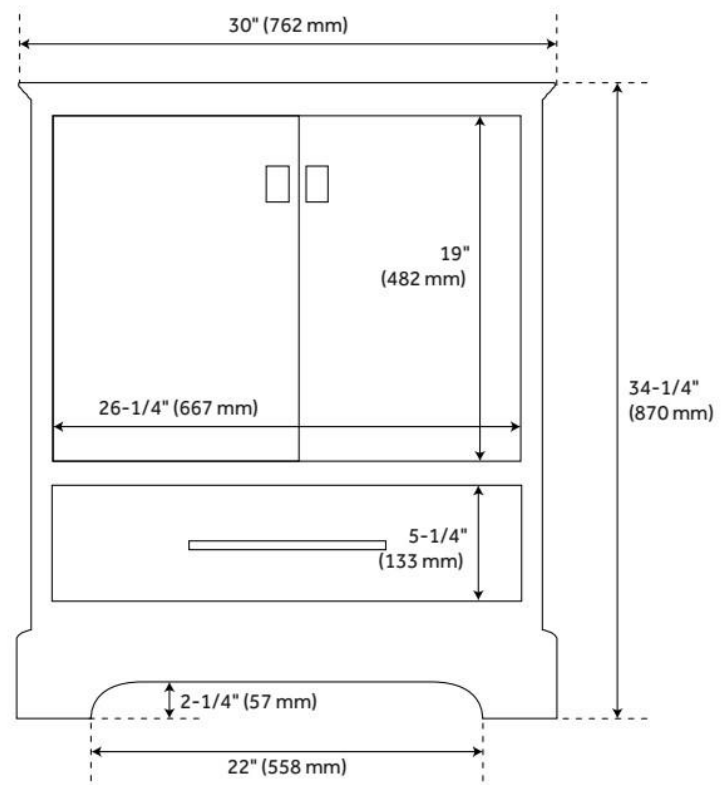

30" QUEN VANITY WITH UNDERMOUNT SINK - DRIFTWOOD BROWN

SKU: 953664-30-UM

Code: SH483372, SH483373, SH483374, SH483375, SH483376

REVISED 8/12/2024