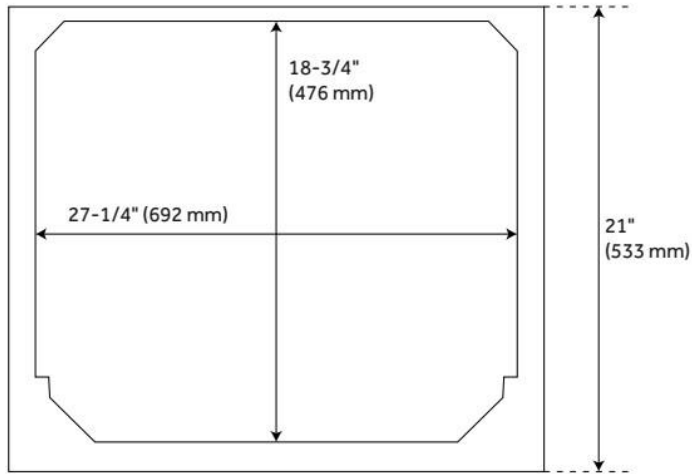

30" QUEN VANITY WITH UNDERMOUNT SINK - DRIFTWOOD BROWN

SKU: 953664-30-UM

Code: SH483372, SH483373, SH483374, SH483375, SH483376

REVISED 8/12/2024