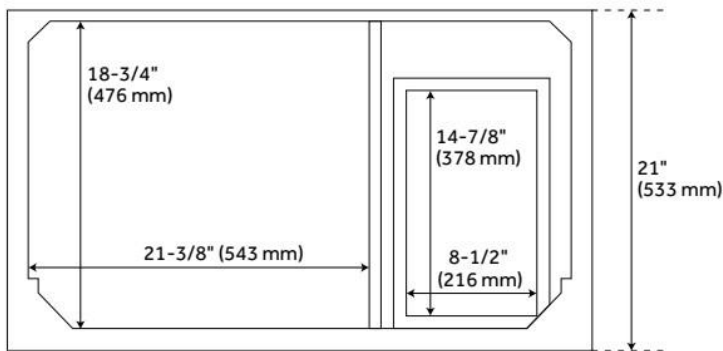

36" QUEN VANITY WITH LEFT OFFSET RECTANGULAR UNDERMOUNT SINK - DRIFTWOOD BROWN

SKU: 953664-36-RUMB

Code: SH483409, SH483410

FEATURES

Material: Wood
Product Finish: Driftwood Brown
Number of Doors: 2
Number of Drawers: 5
Soft-Close Hinges: Yes
Soft-Close Slides: Yes
Dovetail Drawers: Yes
Hardware Finish: Satin Black
Built-In Adjusters: Yes

ASME A112.19.2/CSA B45.1, Massachusetts Accepted, LISTED ID: 506894

ADDITIONAL FEATURES

- Polished Carrara Marble is sourced from Italy.
- Each stone top is carved from a single piece of stone and will feature natural variations.
- See Installation Instructions for directions to attach the vanity top and sink.
- All dimensions are ($\pm 1/2"$).
- [Wood finish samples available.](#)

REVISED 8/6/2024

36" QUEN VANITY WITH LEFT OFFSET RECTANGULAR UNDERMOUNT SINK - DRIFTWOOD BROWN

SKU: 953664-36-RUMB

Code: SH483409, SH483410

REVISED 8/6/2024