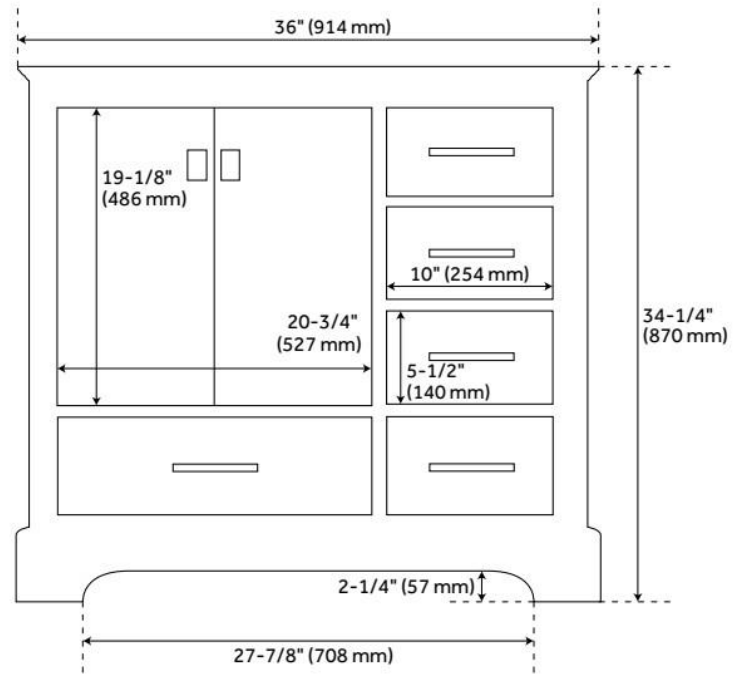

36" QUEN VANITY WITH LEFT OFFSET RECTANGULAR UNDERMOUNT SINK - DRIFTWOOD BROWN

SKU: 953664-36-RUMB

Code: SH483409, SH483410

FEATURES

Material: Wood
Product Finish: Driftwood Brown
Number of Doors: 2
Number of Drawers: 5
Soft-Close Hinges: Yes
Soft-Close Slides: Yes
Dovetail Drawers: Yes
Hardware Finish: Satin Black
Built-In Adjusters: Yes

ASME A112.19.2/CSA B45.1, Massachusetts Accepted, LISTED ID: 506894

ADDITIONAL FEATURES

- Polished Carrara Marble is sourced from Italy.
- Each stone top is carved from a single piece of stone and will feature natural variations.
- See Installation Instructions for directions to attach the vanity top and sink.
- All dimensions are ($\pm 1/2"$).
- [Wood finish samples available.](#)

REVISED 8/6/2024

36" QUEN VANITY WITH LEFT OFFSET RECTANGULAR UNDERMOUNT SINK - DRIFTWOOD BROWN

SKU: 953664-36-RUMB

Code: SH483409, SH483410

REVISED 8/6/2024