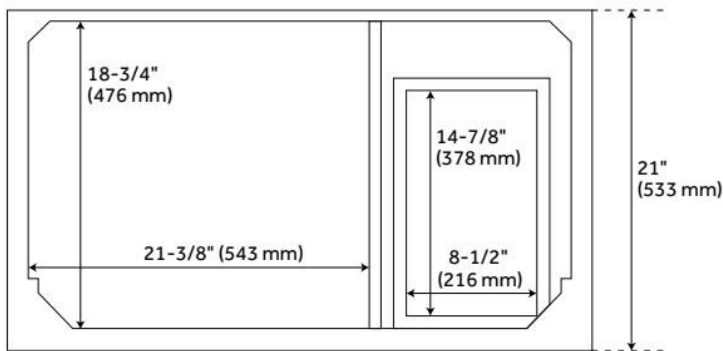

36" QUEN VANITY WITH LEFT OFFSET RECTANGULAR UNDERMOUNT SINK - DRIFTWOOD BROWN

SKU: 953664-36-RUMB

Code: SH483409, SH483410, SH559022

FEATURES

Material: Wood
Product Finish: Driftwood Brown
Number of Doors: 2
Number of Drawers: 5
Soft-Close Hinges: Yes
Soft-Close Slides: Yes
Dovetail Drawers: Yes
Hardware Finish: Satin Black
Built-In Adjusters: Yes

ASME A112.19.2/CSA B45.1, Massachusetts Accepted, LISTED ID: 506894, N/A

ADDITIONAL FEATURES

- Polished Carrara Marble is sourced from Italy.
- Each stone top is carved from a single piece of stone and will feature natural variations.
- See Installation Instructions for directions to attach the vanity top and sink.
- All dimensions are ($\pm 1/2"$).
- [Wood finish samples available.](#)

REVISED 11/18/2024

36" QUEN VANITY WITH LEFT OFFSET RECTANGULAR UNDERMOUNT SINK - DRIFTWOOD BROWN

SKU: 953664-36-RUMB

Code: SH483409, SH483410, SH559022

REVISED 11/18/2024