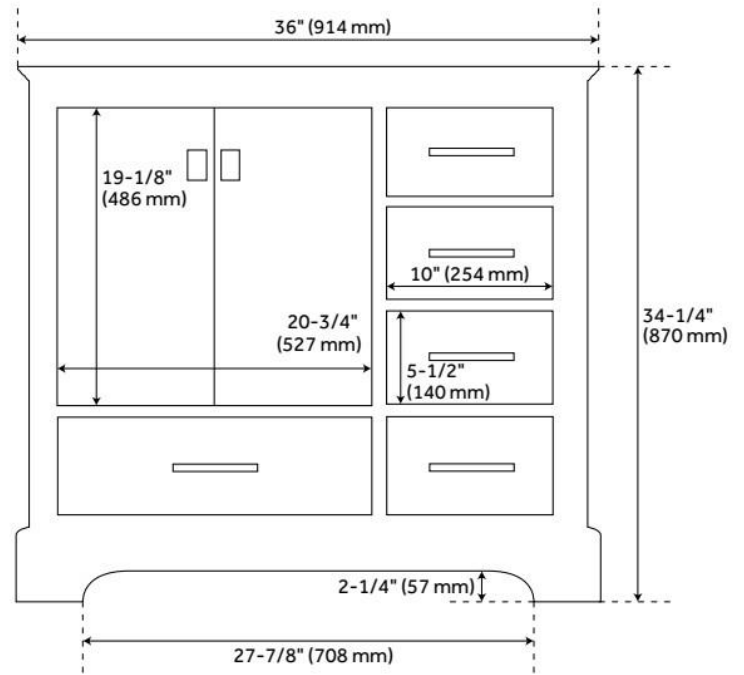

36" QUEN VANITY WITH LEFT OFFSET RECTANGULAR UNDERMOUNT SINK - DRIFTWOOD BROWN

SKU: 953664-36-RUMB

Code: SH483409, SH483410, SH559022

FEATURES

Material: Wood
Product Finish: Driftwood Brown
Number of Doors: 2
Number of Drawers: 5
Soft-Close Hinges: Yes
Soft-Close Slides: Yes
Dovetail Drawers: Yes
Hardware Finish: Satin Black
Built-In Adjusters: Yes

ASME A112.19.2/CSA B45.1, Massachusetts Accepted, LISTED ID: 506894, N/A

ADDITIONAL FEATURES

- Polished Carrara Marble is sourced from Italy.
- Each stone top is carved from a single piece of stone and will feature natural variations.
- See Installation Instructions for directions to attach the vanity top and sink.
- All dimensions are ($\pm 1/2"$).
- [Wood finish samples available.](#)

REVISED 11/18/2024

36" QUEN VANITY WITH LEFT OFFSET RECTANGULAR UNDERMOUNT SINK - DRIFTWOOD BROWN

SKU: 953664-36-RUMB

Code: SH483409, SH483410, SH559022

REVISED 11/18/2024