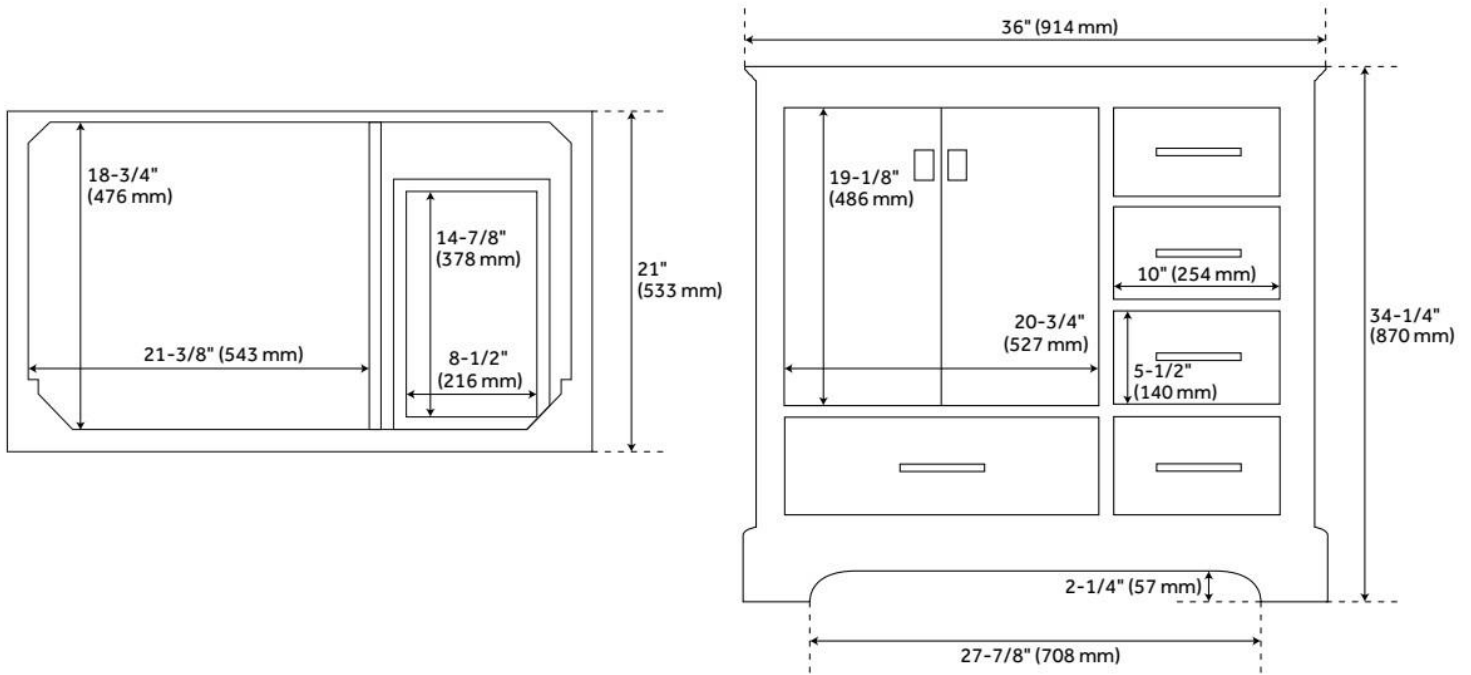

36" QUEN VANITY WITH UNDERMOUNT SINK - DRIFTWOOD BROWN

SKU: 953664-36-UM

Code: SH483405, SH483406, SH483407, SH483408

REVISED 8/12/2024