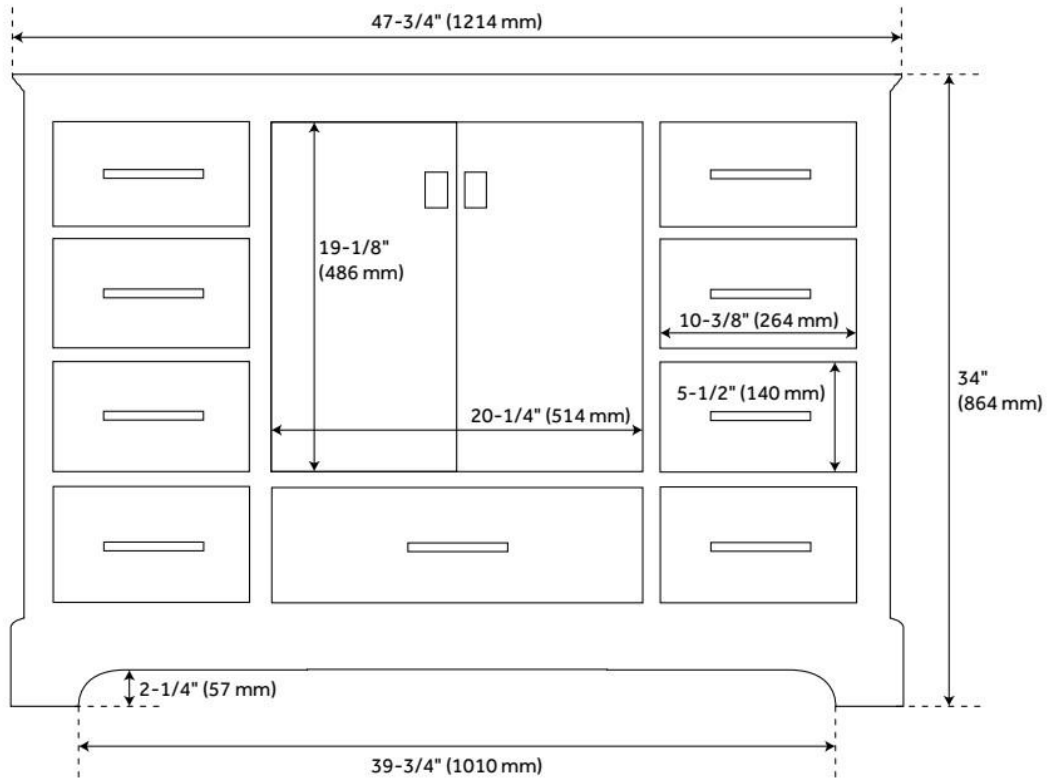

48" QUEN VANITY WITH RECTANGULAR UNDERMOUNT SINK - DRIFTWOOD BROWN

SKU: 953664-48-RUMB

Code: SH483423, SH483424, SH483425, SH483426, SH483427, SH483428, SH483429, SH483430, SH483432, SH483433

FEATURES

Material: Wood
Product Finish: Driftwood Brown
Number of Doors: 2
Number of Drawers: 9
Soft-Close Hinges: Yes
Soft-Close Slides: Yes
Dovetail Drawers: Yes
Hardware Finish: Satin Black
Built-In Adjusters: Yes

LISTED ID: 506897

ADDITIONAL FEATURES

- Includes a matching backsplash and a white porcelain sink.
- Granite is A-grade. Polished Carrara Marble is sourced from Italy.
- Each stone top is carved from a single piece of stone and will feature natural variations.
- See Installation Instructions for directions to attach the vanity top and sink.
- All dimensions are ($\pm 1/2"$).
- [Wood finish samples available.](#)

REVISED 8/12/2024

48" QUEN VANITY WITH RECTANGULAR UNDERMOUNT SINK - DRIFTWOOD BROWN

SKU: 953664-48-RUMB

Code: SH483423, SH483424, SH483425, SH483426, SH483427, SH483428, SH483429, SH483430, SH483432, SH483433