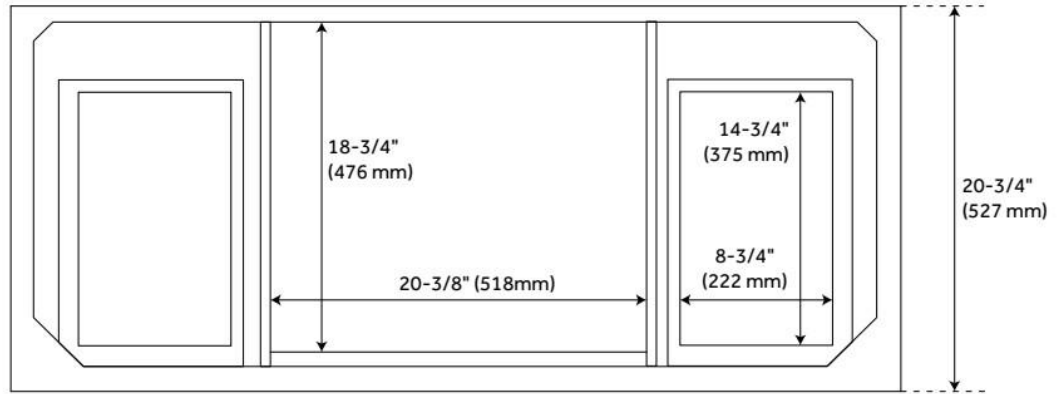

48" QUEN VANITY WITH RECTANGULAR UNDERMOUNT SINK - DRIFTWOOD BROWN

SKU: 953664-48-RUMB

Code: SH483423, SH483424, SH483425, SH483426, SH483427, SH483428, SH483429, SH483430, SH483432, SH483433

FEATURES

Material: Wood
Product Finish: Driftwood Brown
Number of Doors: 2
Number of Drawers: 9
Soft-Close Hinges: Yes
Soft-Close Slides: Yes
Dovetail Drawers: Yes
Hardware Finish: Satin Black
Built-In Adjusters: Yes

LISTED ID: 506897

ADDITIONAL FEATURES

- Includes a matching backsplash and a white porcelain sink.
- Granite is A-grade. Polished Carrara Marble is sourced from Italy.
- Each stone top is carved from a single piece of stone and will feature natural variations.
- See Installation Instructions for directions to attach the vanity top and sink.
- All dimensions are ($\pm 1/2"$).
- [Wood finish samples available.](#)

REVISED 8/12/2024

48" QUEN VANITY WITH RECTANGULAR UNDERMOUNT SINK - DRIFTWOOD BROWN

SKU: 953664-48-RUMB

Code: SH483423, SH483424, SH483425, SH483426, SH483427, SH483428, SH483429, SH483430, SH483432, SH483433