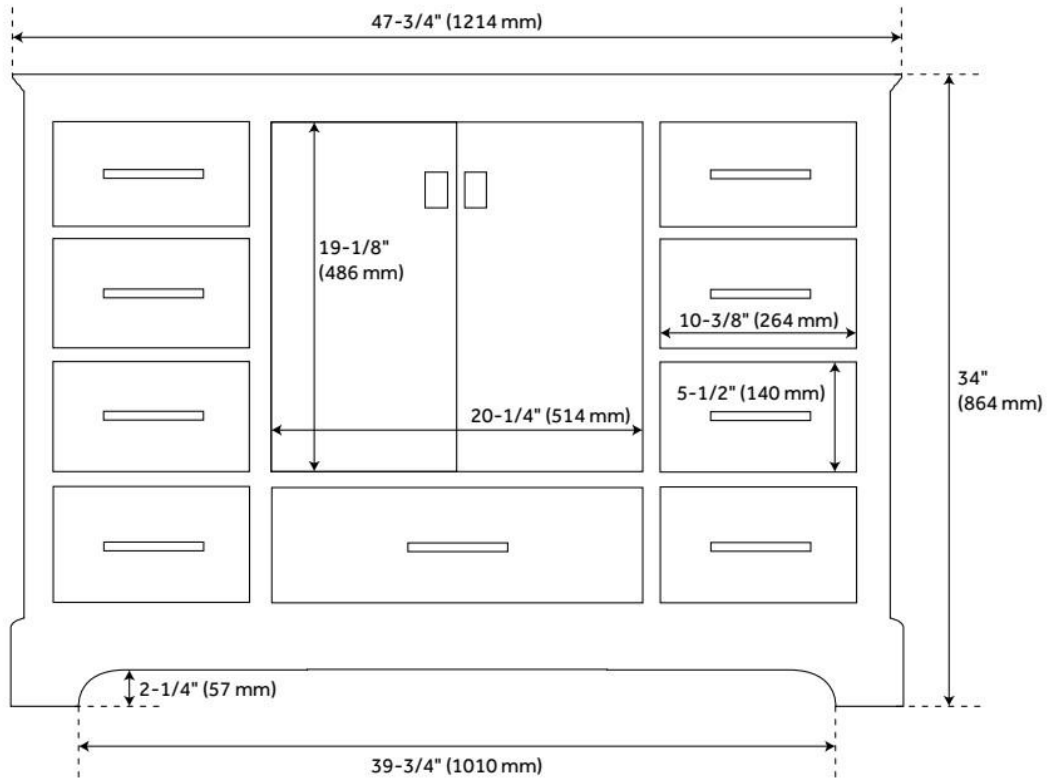

48" QUEN VANITY WITH UNDERMOUNT SINK - DRIFTWOOD BROWN

SKU: 953664-48-UM

Code: SH483418, SH483419, SH483420, SH483421, SH483422

REVISED 8/5/2024