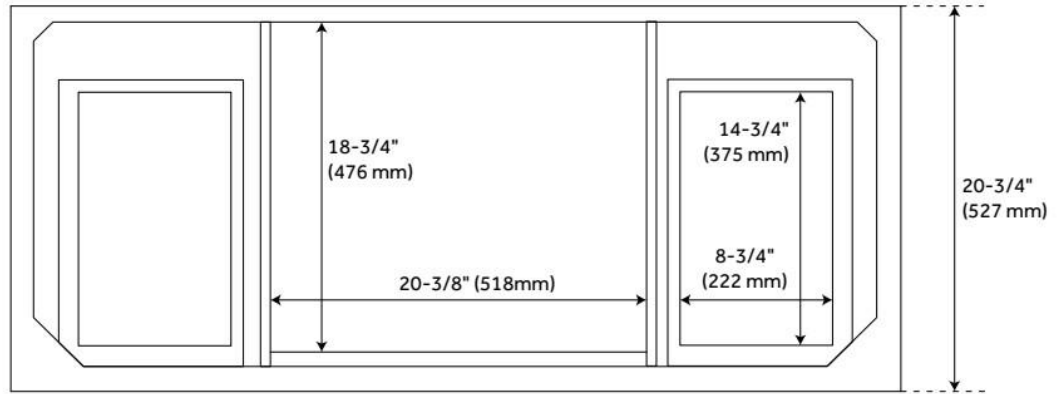

48" QUEN VANITY WITH UNDERMOUNT SINK - DRIFTWOOD BROWN

SKU: 953664-48-UM

Code: SH483418, SH483419, SH483420, SH483421, SH483422

REVISED 8/5/2024