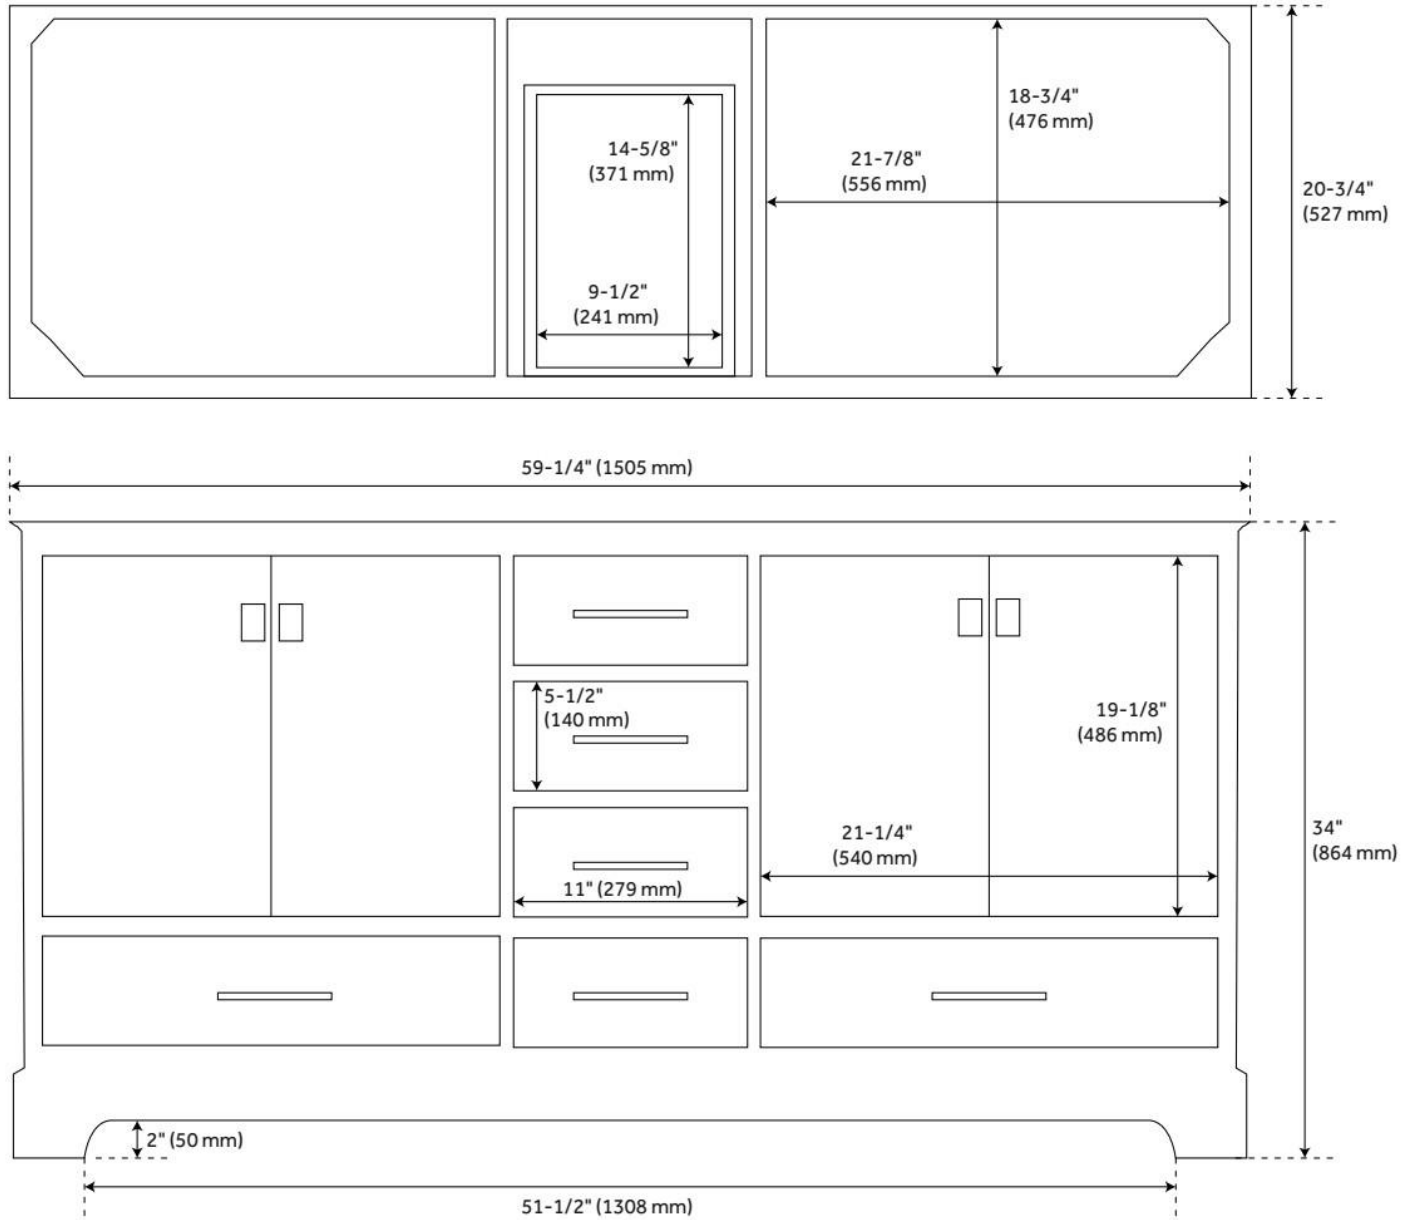

60" QUEN DOUBLE VANITY WITH UNDERMOUNT SINKS - DRIFTWOOD BROWN

SKU: 953664-60-UM

Code: SH483450, SH483451, SH483452, SH483453, SH483454

FEATURES

- Material: Wood
- Product Finish: Driftwood Brown
- Number of Doors: 4
- Number of Drawers: 6
- Soft-Close Hinges: Yes
- Soft-Close Slides: Yes
- Dovetail Drawers: Yes
- Hardware Finish: Satin Black
- Built-In Adjusters: Yes

LISTED ID: 506895

ADDITIONAL FEATURES

- Includes a matching backsplash and a pair of white porcelain sinks.
- Granite is A-grade. Polished Carrara Marble is sourced from Italy.
- Each stone top is carved from a single piece of stone and will feature natural variations.
- All dimensions are ($\pm 1/2$ ").
- [Wood finish samples available.](#)

REVISED 8/5/2024

60" QUEN DOUBLE VANITY WITH UNDERMOUNT SINKS - DRIFTWOOD BROWN

SKU: 953664-60-UM

Code: SH483450, SH483451, SH483452, SH483453, SH483454

REVISED 8/5/2024