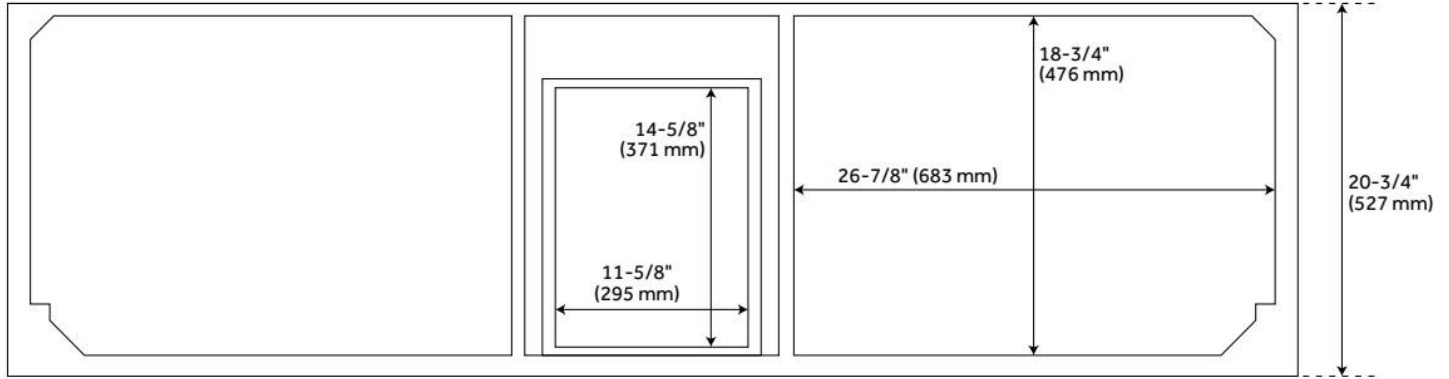

72" QUEN DOUBLE VANITY WITH UNDERMOUNT SINKS - DRIFTWOOD BROWN

SKU: 953664-72-UM

Code: SH483482, SH483483, SH483484, SH483485, SH483486

REVISED 8/6/2024