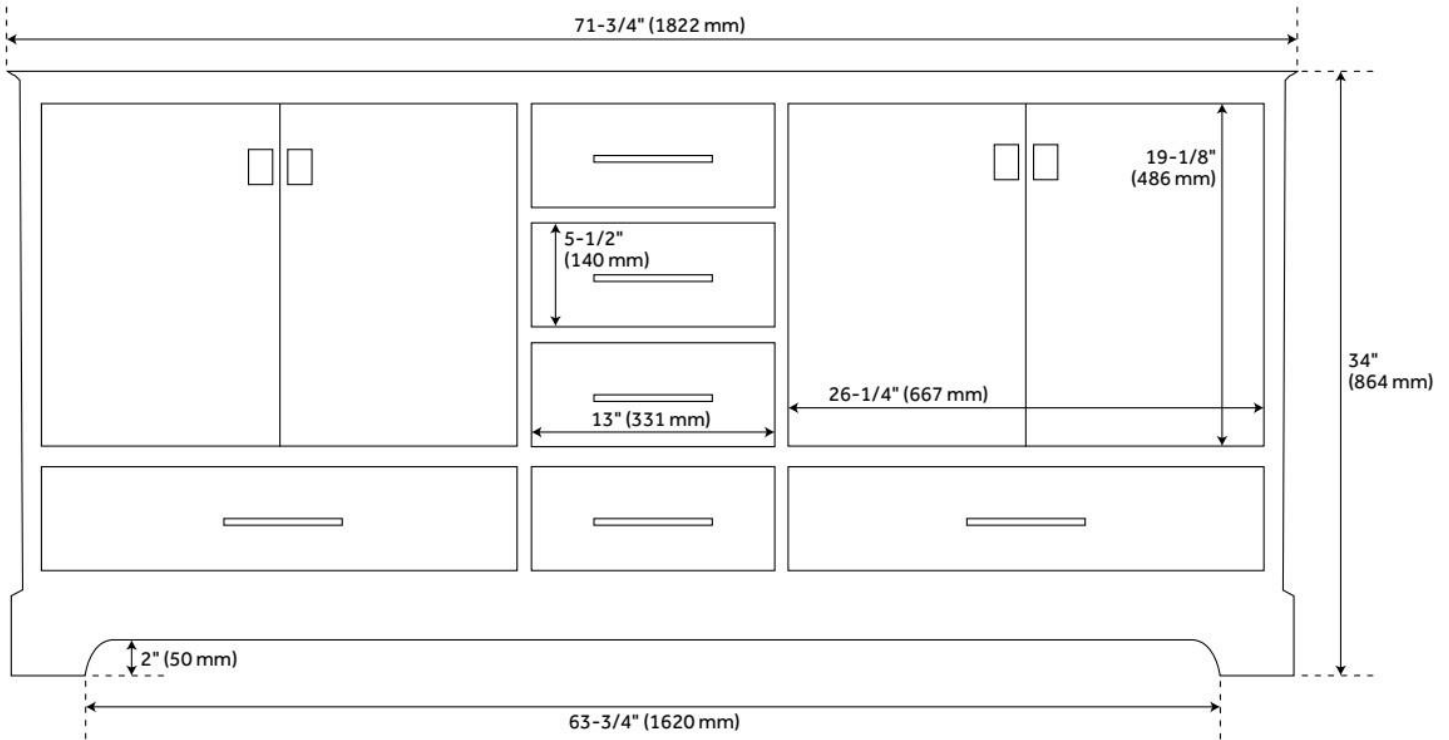

72" QUEN DOUBLE VANITY WITH UNDERMOUNT SINKS - DRIFTWOOD BROWN

SKU: 953664-72-UM

Code: SH483482, SH483483, SH483484, SH483485, SH483486

REVISED 8/6/2024