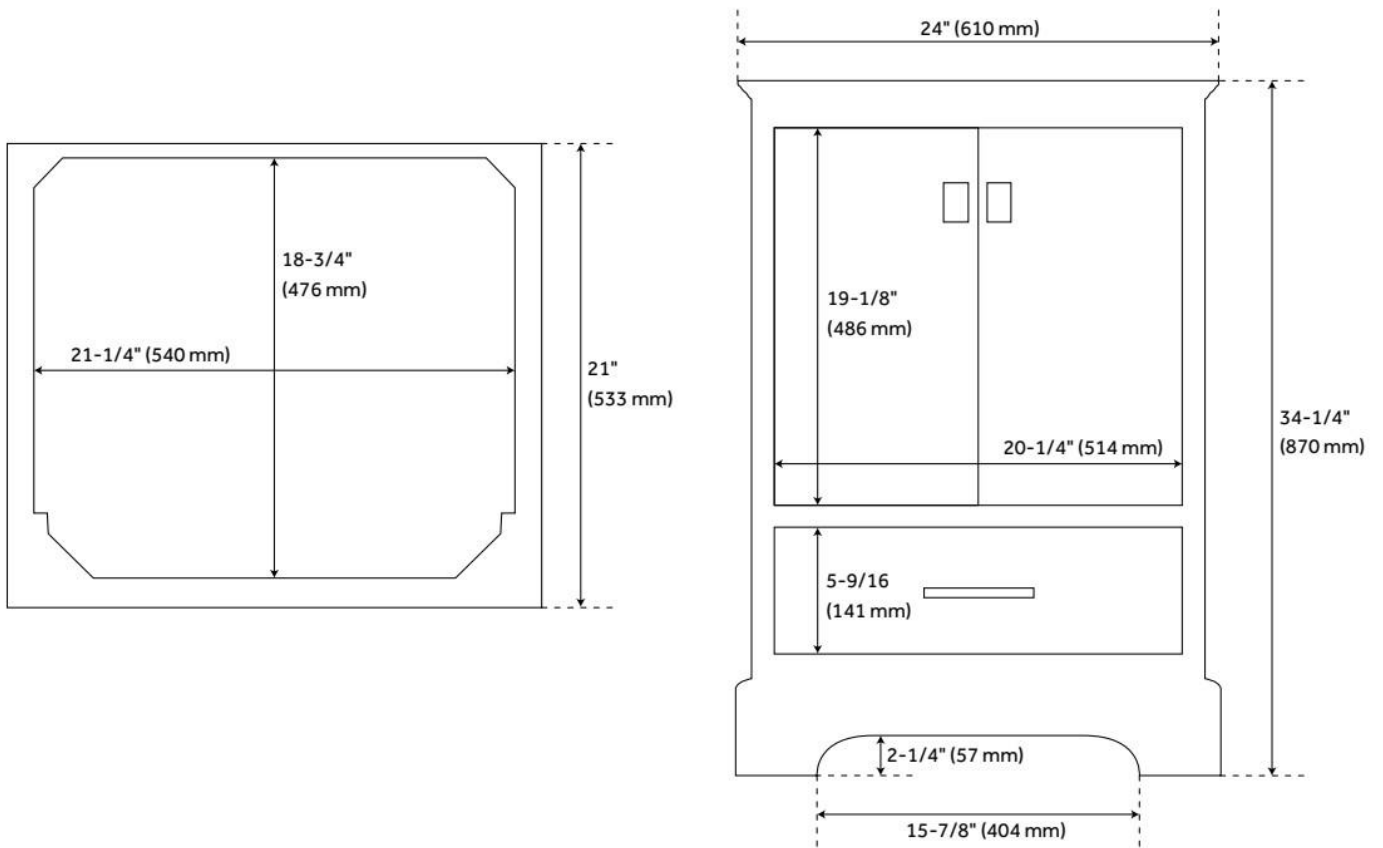

24" QUEN VANITY WITH RECTANGULAR UNDERMOUNT SINK - MIDNIGHT NAVY BLUE

SKU: 953665-24-RUMB

Code: SH483361, SH483362, SH483363, SH483364, SH483365, SH483366, SH483367, SH483368, SH483369, SH483371

REVISED 7/31/2024