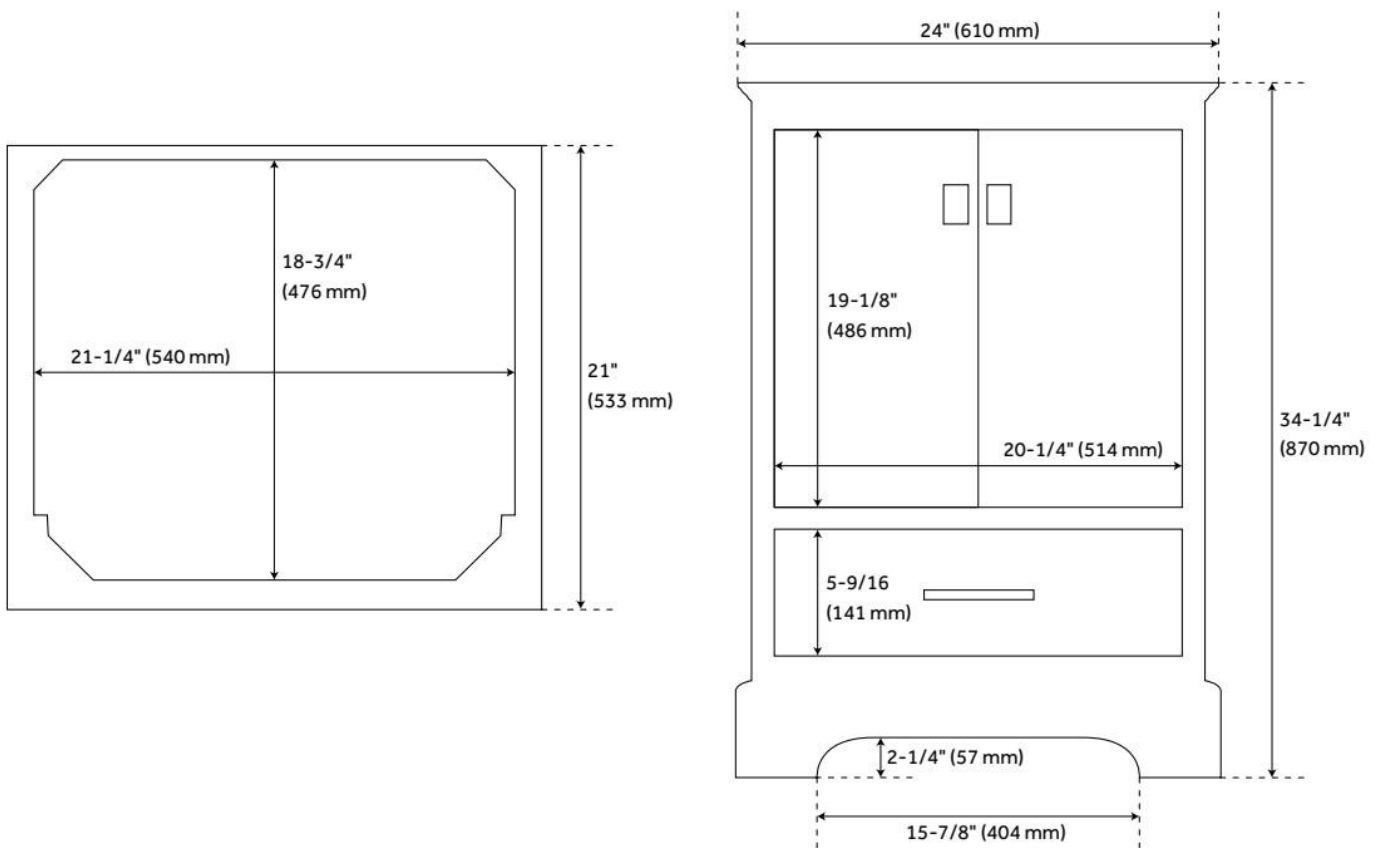

24" QUEN VANITY WITH UNDERMOUNT SINK - MIDNIGHT NAVY BLUE

SKU: 953665-24-UM

Code: SH483356, SH483357, SH483358, SH483359, SH483360

REVISED 8/6/2024