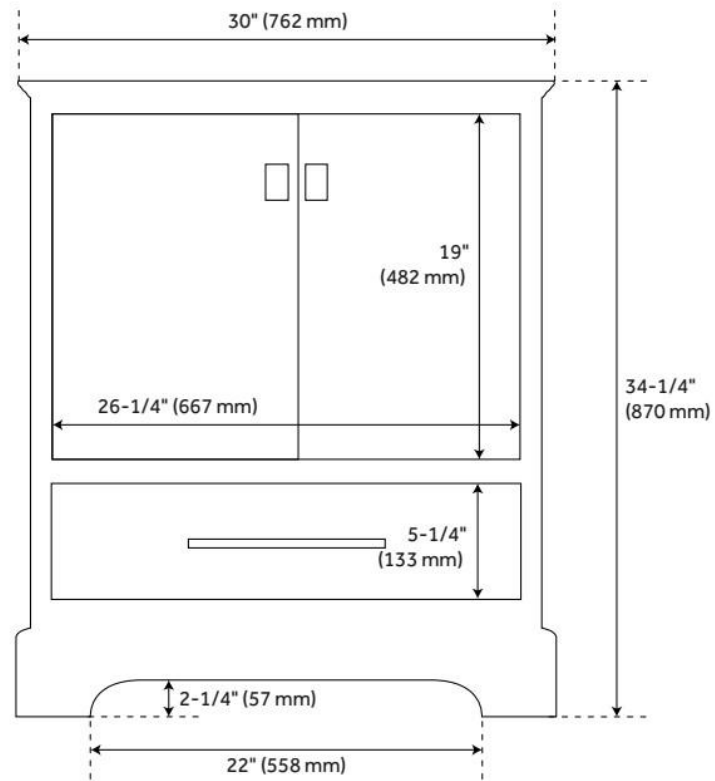

30" QUEN VANITY WITH RECTANGULAR UNDERMOUNT SINK - MIDNIGHT NAVY BLUE

SKU: 953665-30-RUMB

Code: SH483393, SH483394, SH483395, SH483396, SH483397, SH483398, SH483399, SH483400, SH483401, SH483402, SH483403

REVISED 8/7/2024