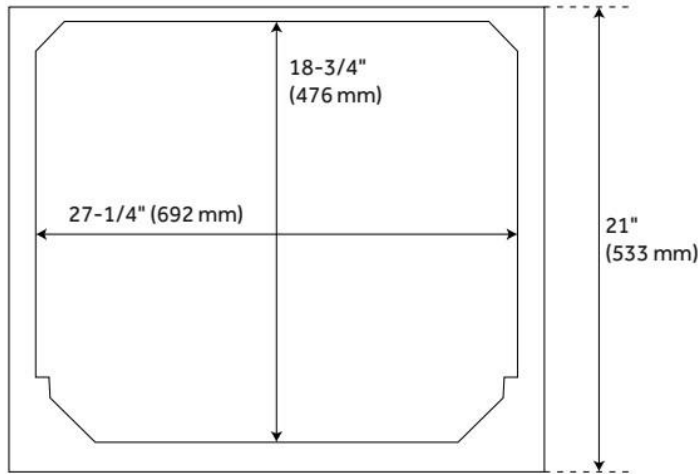

30" QUEN VANITY WITH RECTANGULAR UNDERMOUNT SINK - MIDNIGHT NAVY BLUE

SKU: 953665-30-RUMB

Code: SH483393, SH483394, SH483395, SH483396, SH483397, SH483398, SH483399, SH483400, SH483401, SH483402, SH483403

REVISED 8/7/2024