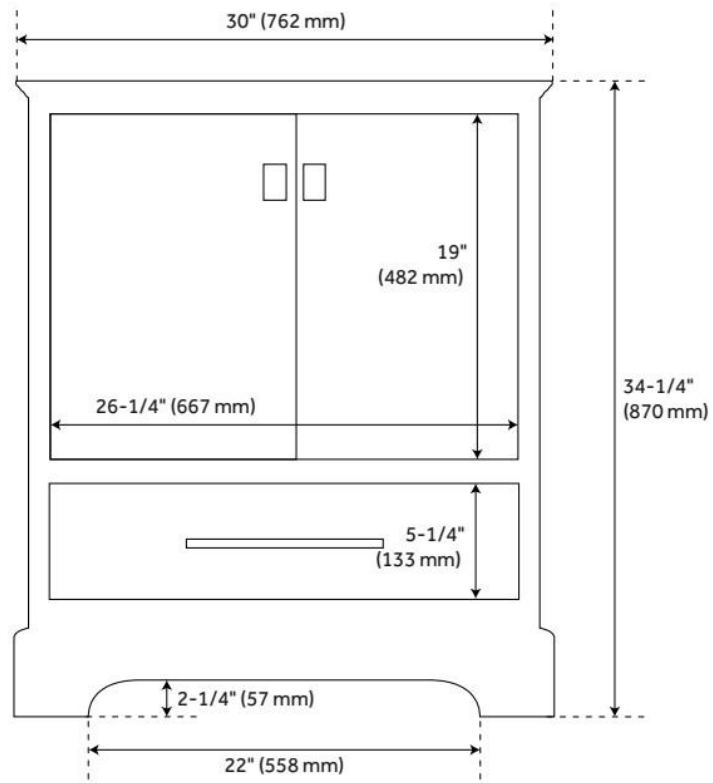

30" QUEN VANITY WITH UNDERMOUNT SINK - MIDNIGHT NAVY BLUE

SKU: 953665-30-UM

Code: SH483388, SH483389, SH483390, SH483391, SH483392

REVISED 8/12/2024