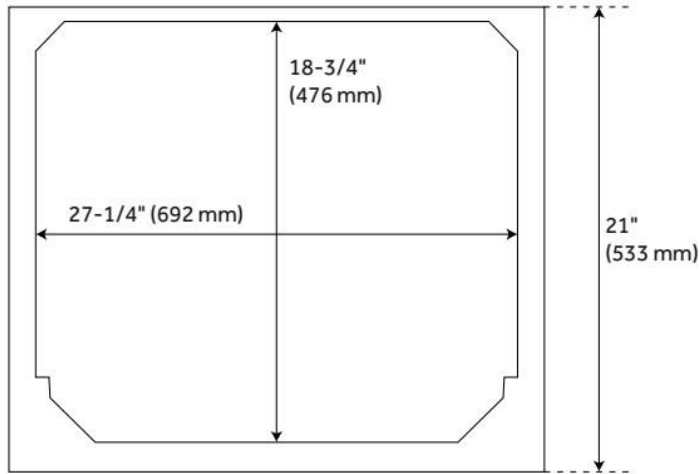

30" QUEN VANITY WITH UNDERMOUNT SINK - MIDNIGHT NAVY BLUE

SKU: 953665-30-UM

Code: SH483388, SH483389, SH483390, SH483391, SH483392

REVISED 8/12/2024