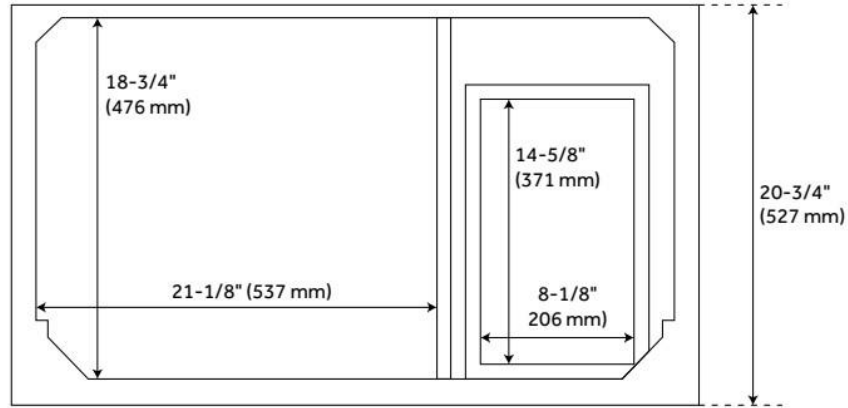

36" QUEN VANITY WITH LEFT OFFSET RECTANGULAR UNDERMOUNT SINK - MIDNIGHT NAVY BLUE

SKU: 953665-36-RUMB

Code: SH483416, SH483417

FEATURES

Material: Wood
Product Finish: Midnight Navy Blue
Number of Doors: 2
Number of Drawers: 5
Soft-Close Hinges: Yes
Soft-Close Slides: Yes
Dovetail Drawers: Yes
Hardware Finish: Satin Brass
Built-In Adjusters: Yes

ASME A112.19.2/CSA B45.1, Massachusetts Accepted, LISTED ID: 506894

ADDITIONAL FEATURES

- Includes a matching backsplash and white porcelain sink.
- Granite is A-grade. Polished Carrara Marble is sourced from Italy.
- Each stone top is carved from a single piece of stone and will feature natural variations.
- See Installation Instructions for directions to attach the vanity top and sink.
- All dimensions are ($\pm 1/2$ ").
- [Wood finish samples available.](#)

REVISED 8/7/2024

36" QUEN VANITY WITH LEFT OFFSET RECTANGULAR UNDERMOUNT SINK - MIDNIGHT NAVY BLUE

SKU: 953665-36-RUMB

Code: SH483416, SH483417

REVISED 8/7/2024