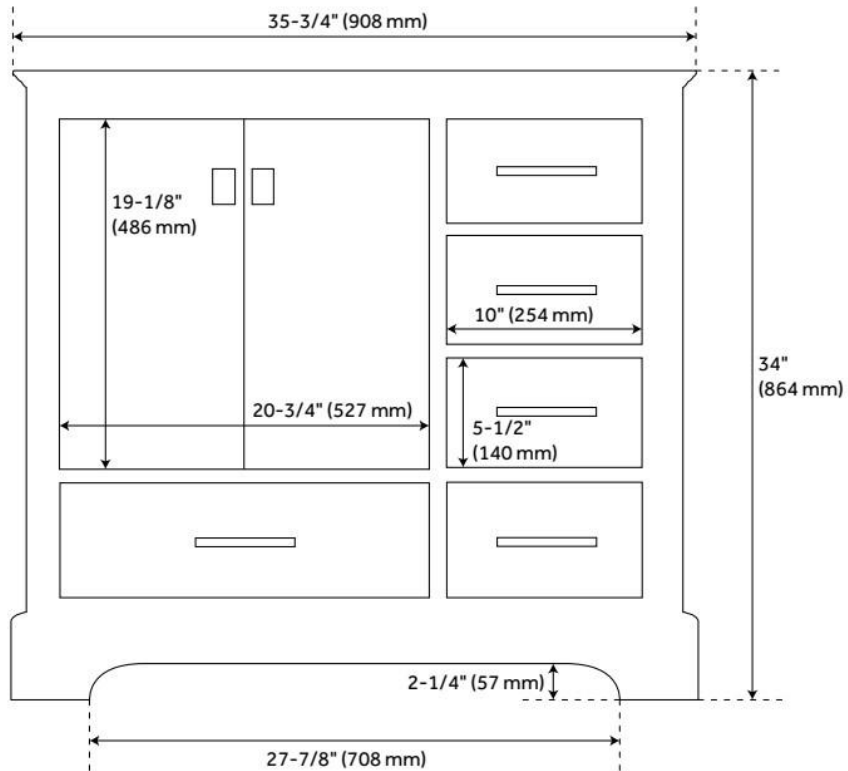

36" QUEN VANITY WITH LEFT OFFSET RECTANGULAR UNDERMOUNT SINK - MIDNIGHT NAVY BLUE

SKU: 953665-36-RUMB

Code: SH483416, SH483417

FEATURES

Material: Wood
Product Finish: Midnight Navy Blue
Number of Doors: 2
Number of Drawers: 5
Soft-Close Hinges: Yes
Soft-Close Slides: Yes
Dovetail Drawers: Yes
Hardware Finish: Satin Brass
Built-In Adjusters: Yes

ASME A112.19.2/CSA B45.1, Massachusetts Accepted, LISTED ID: 506894

ADDITIONAL FEATURES

- Includes a matching backsplash and white porcelain sink.
- Granite is A-grade. Polished Carrara Marble is sourced from Italy.
- Each stone top is carved from a single piece of stone and will feature natural variations.
- See Installation Instructions for directions to attach the vanity top and sink.
- All dimensions are ($\pm 1/2$ ").
- [Wood finish samples available.](#)

REVISED 8/7/2024

36" QUEN VANITY WITH LEFT OFFSET RECTANGULAR UNDERMOUNT SINK - MIDNIGHT NAVY BLUE

SKU: 953665-36-RUMB

Code: SH483416, SH483417

REVISED 8/7/2024