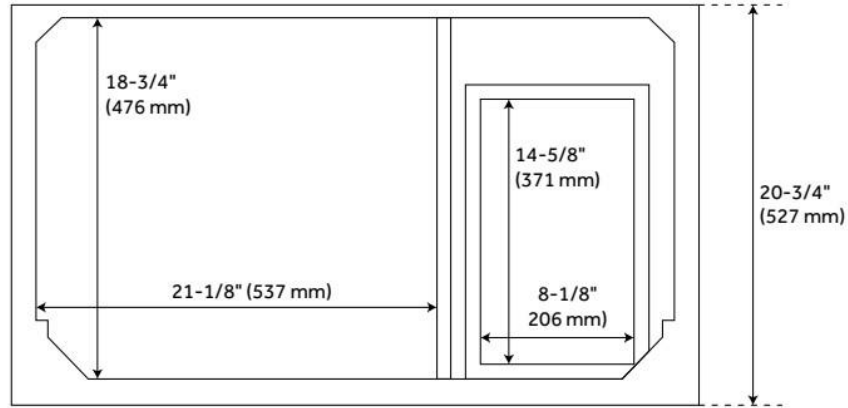

36" QUEN VANITY WITH LEFT OFFSET RECTANGULAR UNDERMOUNT SINK - MIDNIGHT NAVY BLUE

SKU: 953665-36-RUMB

Code: SH483416, SH483417, SH559023

FEATURES

Material: Wood
Product Finish: Midnight Navy Blue
Number of Doors: 2
Number of Drawers: 5
Soft-Close Hinges: Yes
Soft-Close Slides: Yes
Dovetail Drawers: Yes
Hardware Finish: Satin Brass
Built-In Adjusters: Yes

ASME A112.19.2/CSA B45.1, Massachusetts Accepted, LISTED ID: 506894, N/A

ADDITIONAL FEATURES

- Includes a matching backsplash and white porcelain sink.
- Granite is A-grade. Polished Carrara Marble is sourced from Italy.
- Each stone top is carved from a single piece of stone and will feature natural variations.
- See Installation Instructions for directions to attach the vanity top and sink.
- All dimensions are ($\pm 1/2"$).
- [Wood finish samples available.](#)

REVISED 11/18/2024

36" QUEN VANITY WITH LEFT OFFSET RECTANGULAR UNDERMOUNT SINK - MIDNIGHT NAVY BLUE

SKU: 953665-36-RUMB

Code: SH483416, SH483417, SH559023

REVISED 11/18/2024