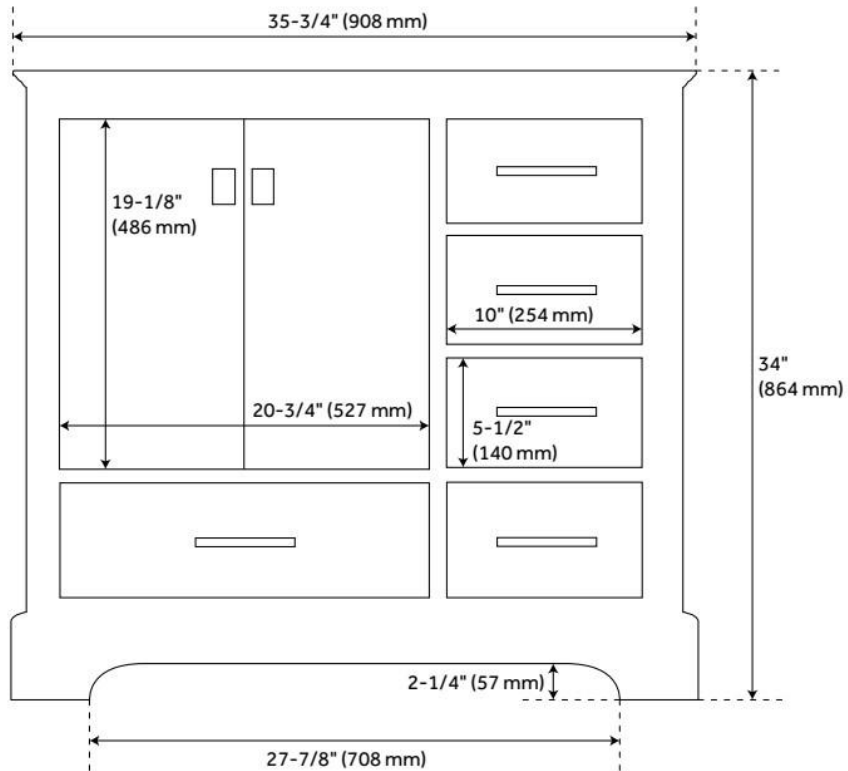

36" QUEN VANITY WITH LEFT OFFSET RECTANGULAR UNDERMOUNT SINK - MIDNIGHT NAVY BLUE

SKU: 953665-36-RUMB

Code: SH483416, SH483417, SH559023

FEATURES

Material: Wood
Product Finish: Midnight Navy Blue
Number of Doors: 2
Number of Drawers: 5
Soft-Close Hinges: Yes
Soft-Close Slides: Yes
Dovetail Drawers: Yes
Hardware Finish: Satin Brass
Built-In Adjusters: Yes

ASME A112.19.2/CSA B45.1, Massachusetts Accepted, LISTED ID: 506894, N/A

ADDITIONAL FEATURES

- Includes a matching backsplash and white porcelain sink.
- Granite is A-grade. Polished Carrara Marble is sourced from Italy.
- Each stone top is carved from a single piece of stone and will feature natural variations.
- See Installation Instructions for directions to attach the vanity top and sink.
- All dimensions are ($\pm 1/2"$).
- [Wood finish samples available.](#)

REVISED 11/18/2024

36" QUEN VANITY WITH LEFT OFFSET RECTANGULAR UNDERMOUNT SINK - MIDNIGHT NAVY BLUE

SKU: 953665-36-RUMB

Code: SH483416, SH483417, SH559023

REVISED 11/18/2024