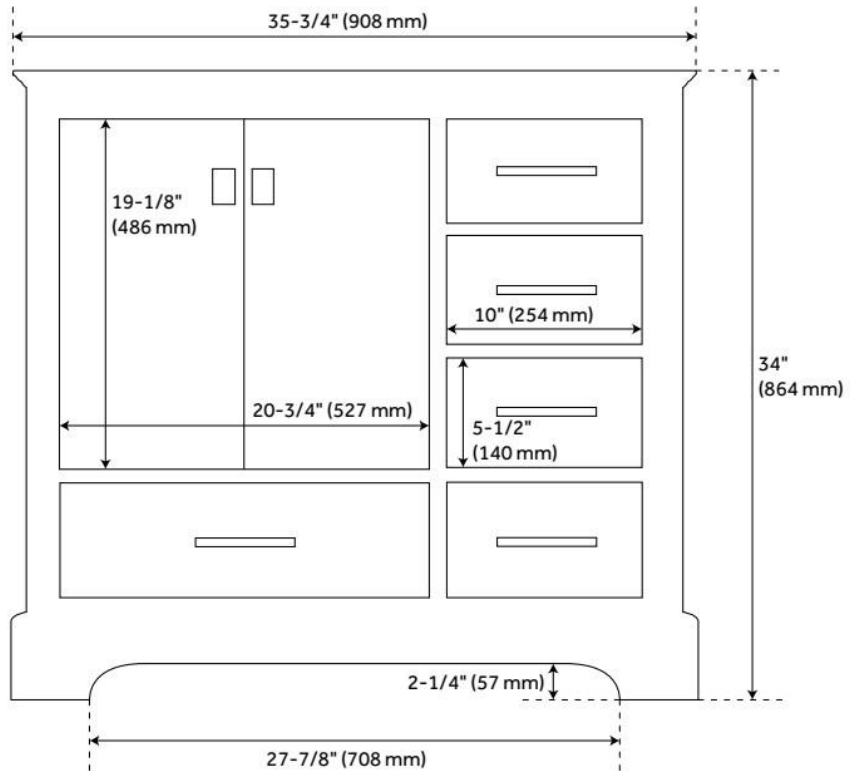

36" QUEN VANITY WITH UNDERMOUNT SINK - MIDNIGHT NAVY BLUE

SKU: 953665-36-UM

Code: SH483412, SH483413, SH483414, SH483415

REVISED 8/2/2024