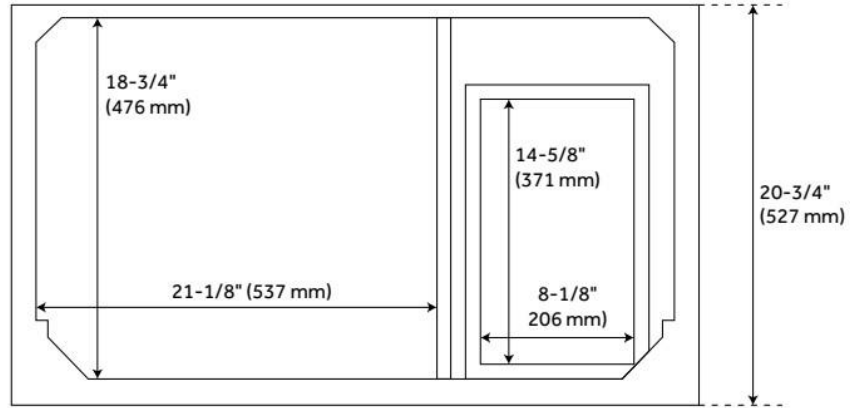

36" QUEN VANITY WITH UNDERMOUNT SINK - MIDNIGHT NAVY BLUE

SKU: 953665-36-UM

Code: SH483412, SH483413, SH483414, SH483415

REVISED 8/2/2024