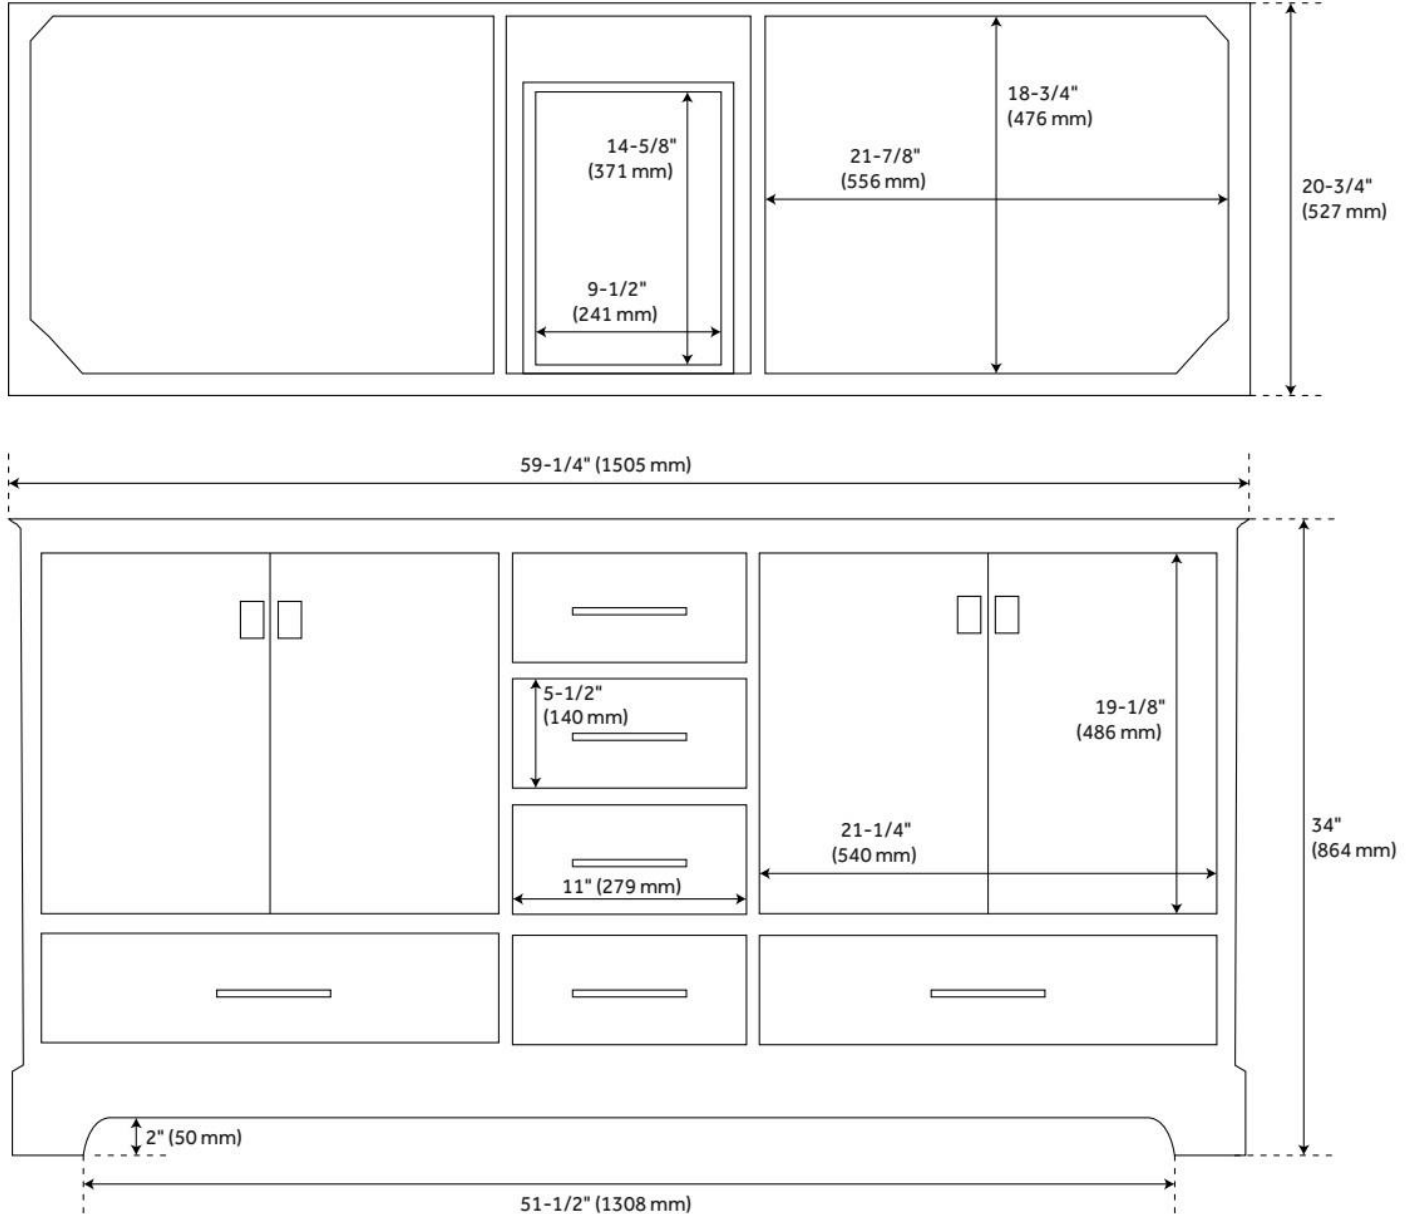

60" QUEN DOUBLE VANITY WITH RECTANGULAR UNDERMOUNT SINKS - MIDNIGHT NAVY BLUE

SKU: 953665-60-RUMB

Code: SH483471, SH483472, SH483473, SH483474, SH483475, SH483476, SH483477, SH483478, SH483479, SH483480, SH483481

REVISED 7/31/2024