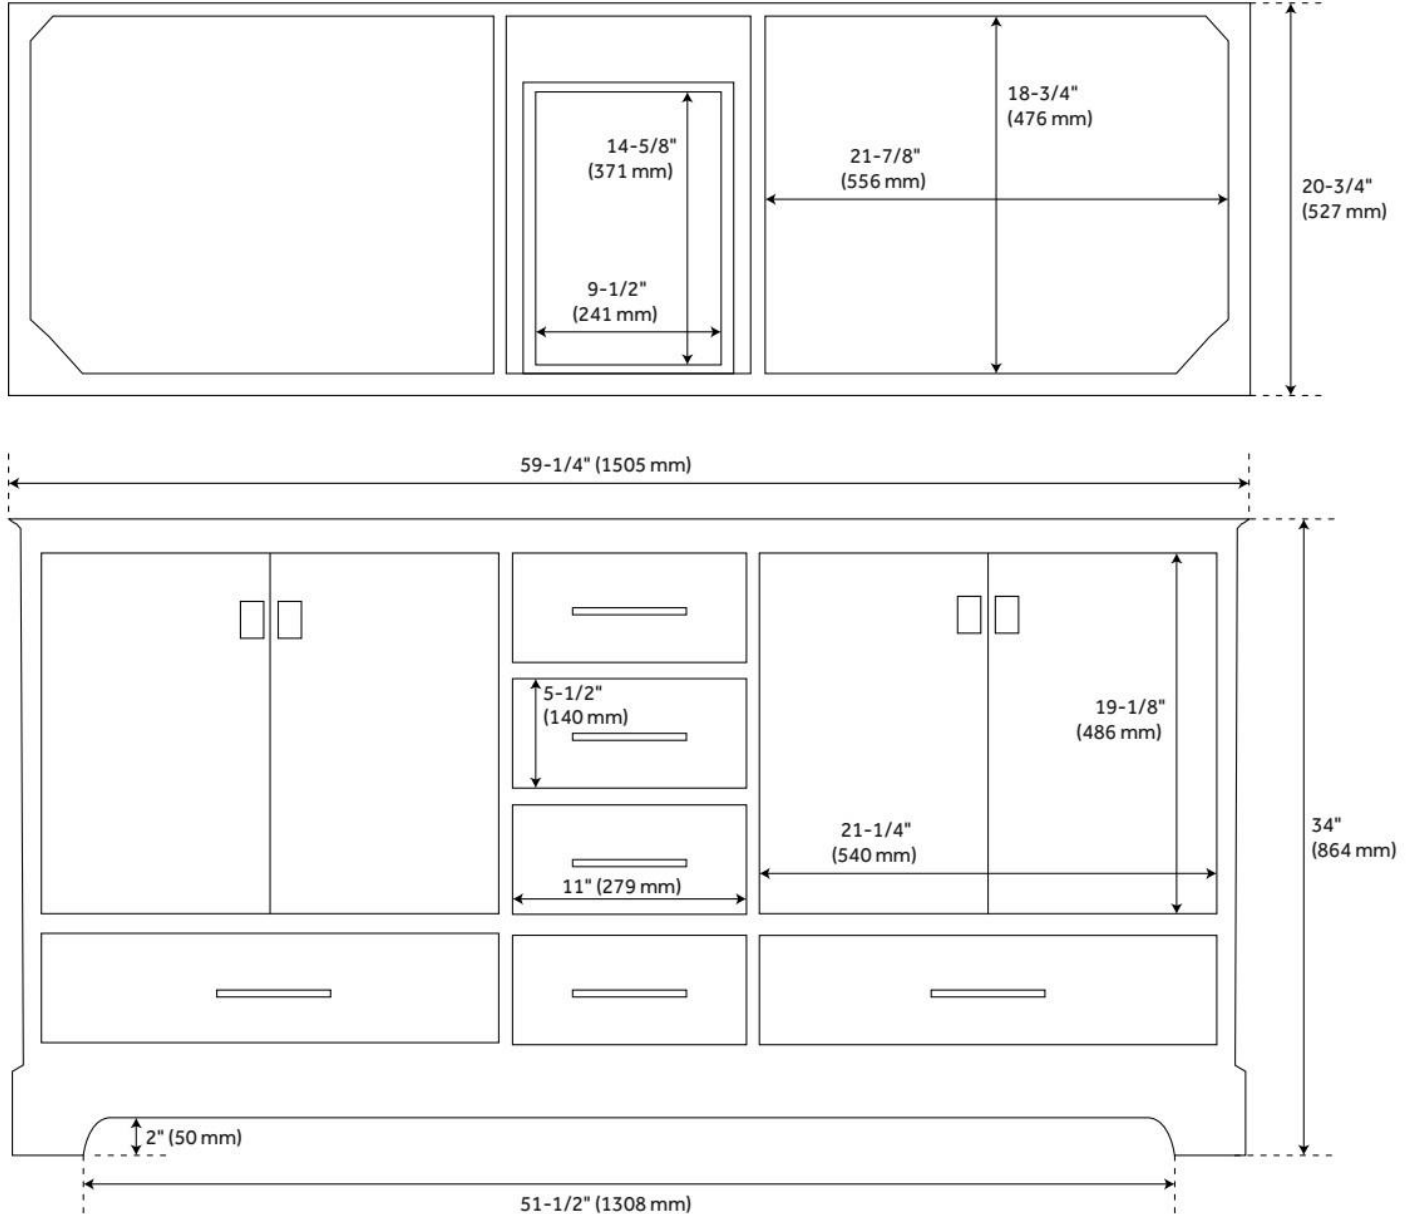

60" QUEN DOUBLE VANITY WITH UNDERMOUNT SINKS - MIDNIGHT NAVY BLUE

SKU: 953665-60-UM

Code: SH483466, SH483467, SH483468, SH483469, SH483470

REVISED 7/31/2024