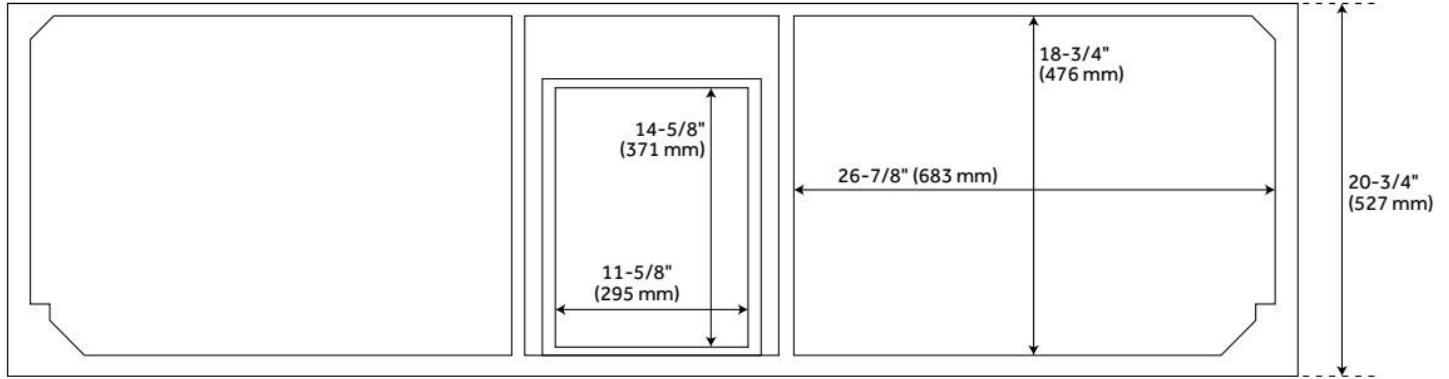

72" QUEN DOUBLE VANITY WITH RECTANGULAR UNDERMOUNT SINKS - MIDNIGHT NAVY BLUE

SKU: 953665-72-RUMB

Code: SH483504, SH483505, SH483506, SH483507, SH483508, SH483509, SH483510, SH483511, SH483512, SH483513

REVISED 7/31/2024