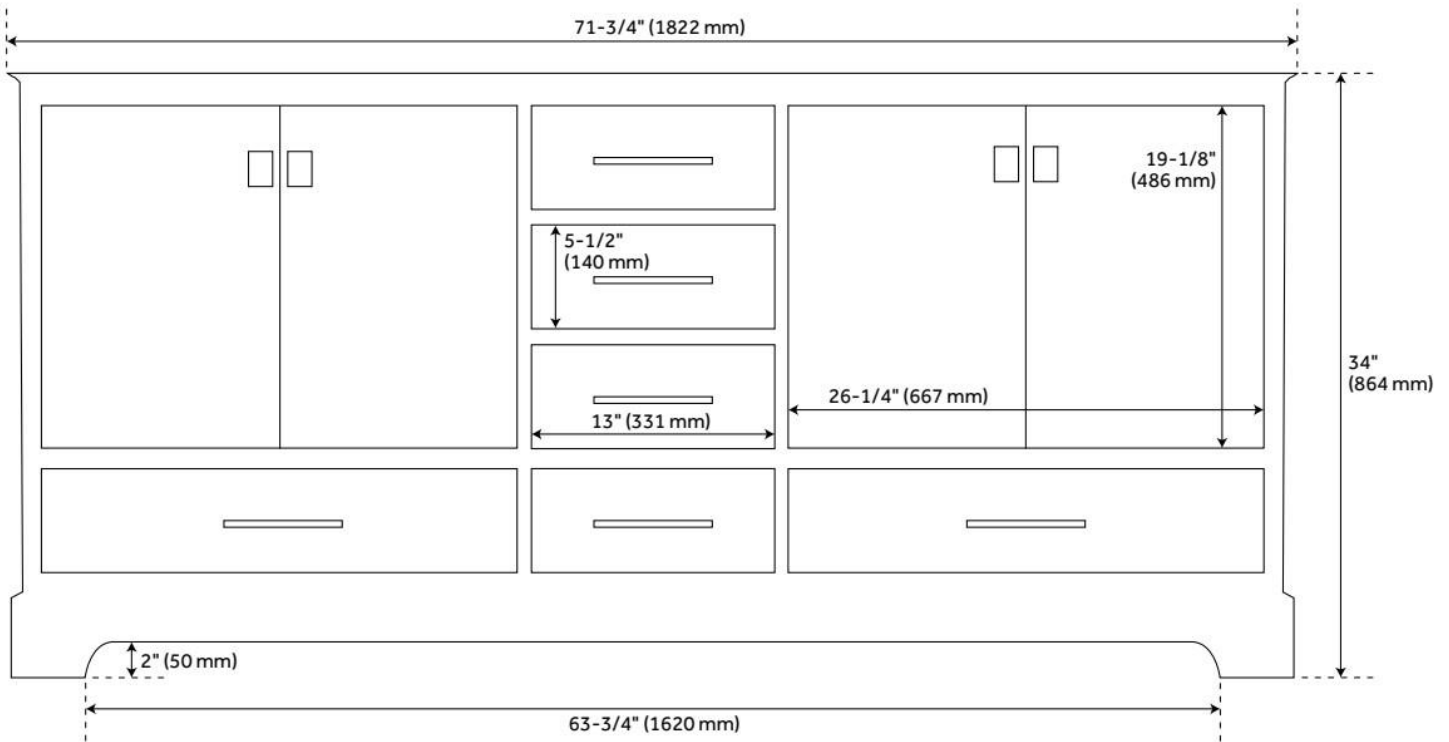

72" QUEN DOUBLE VANITY WITH RECTANGULAR UNDERMOUNT SINKS - MIDNIGHT NAVY BLUE

SKU: 953665-72-RUMB

Code: SH483504, SH483505, SH483506, SH483507, SH483508, SH483509, SH483510, SH483511, SH483512, SH483513

REVISED 7/31/2024