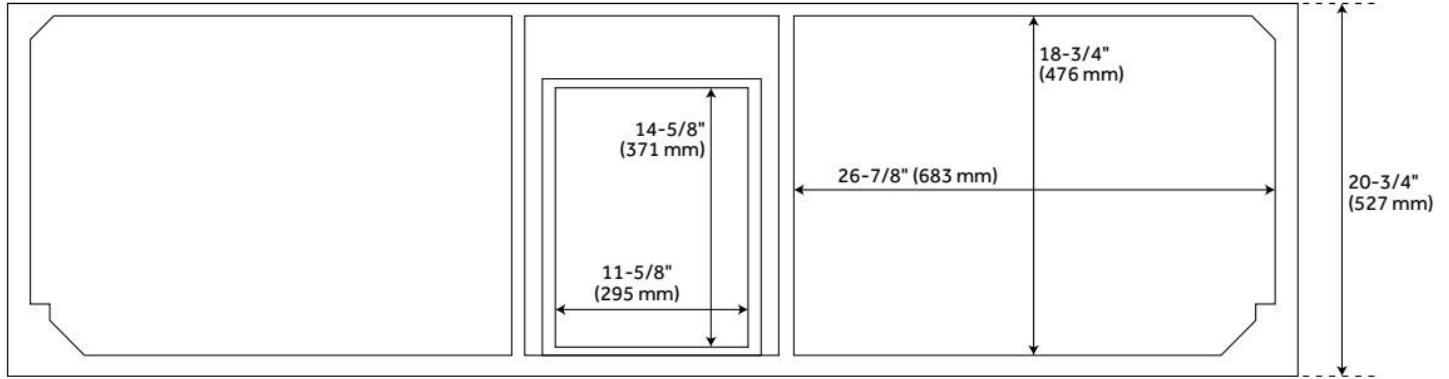

72" QUEN DOUBLE VANITY WITH UNDERMOUNT SINKS - MIDNIGHT NAVY BLUE

SKU: 953665-72-UM

Code: SH483498, SH483499, SH483500, SH483501, SH483502

REVISED 8/7/2024