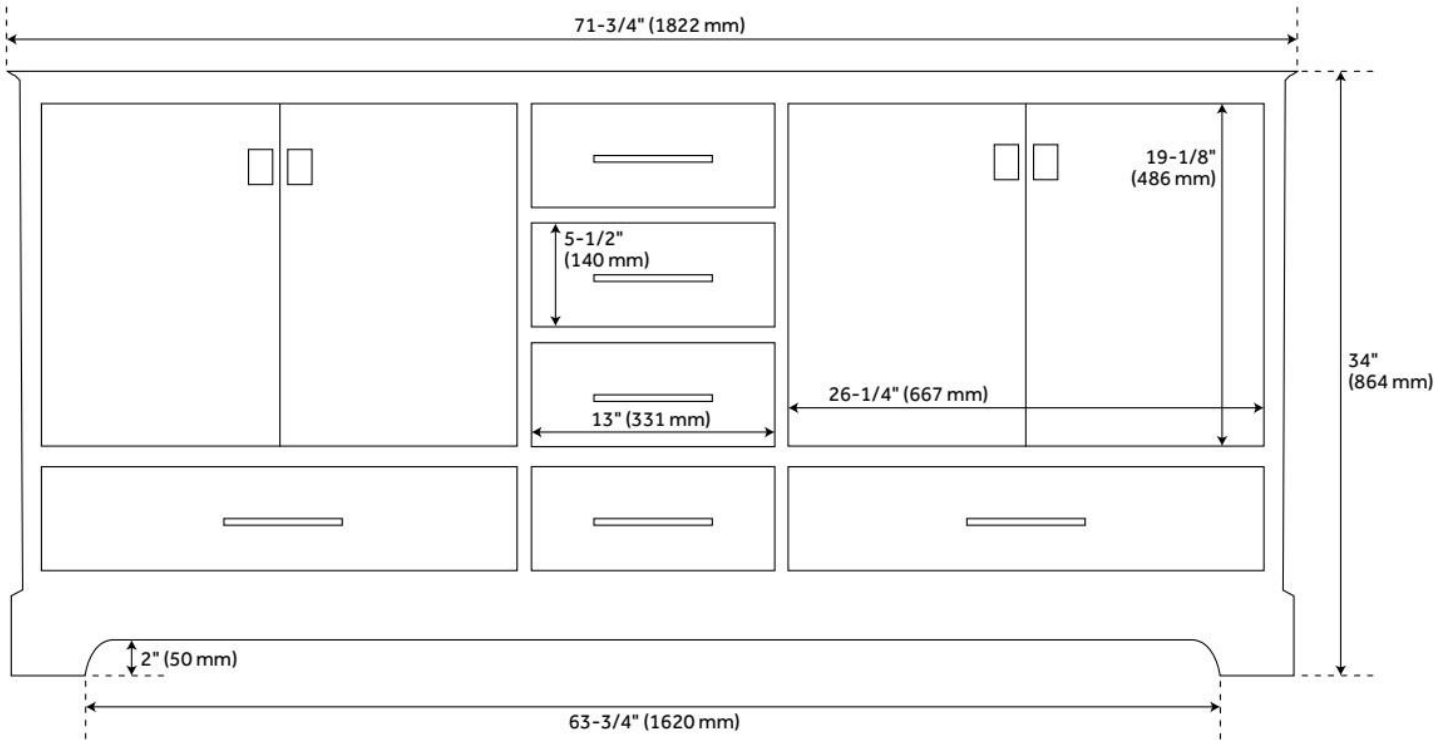

72" QUEN DOUBLE VANITY WITH UNDERMOUNT SINKS - MIDNIGHT NAVY BLUE

SKU: 953665-72-UM

Code: SH483498, SH483499, SH483500, SH483501, SH483502

REVISED 8/7/2024