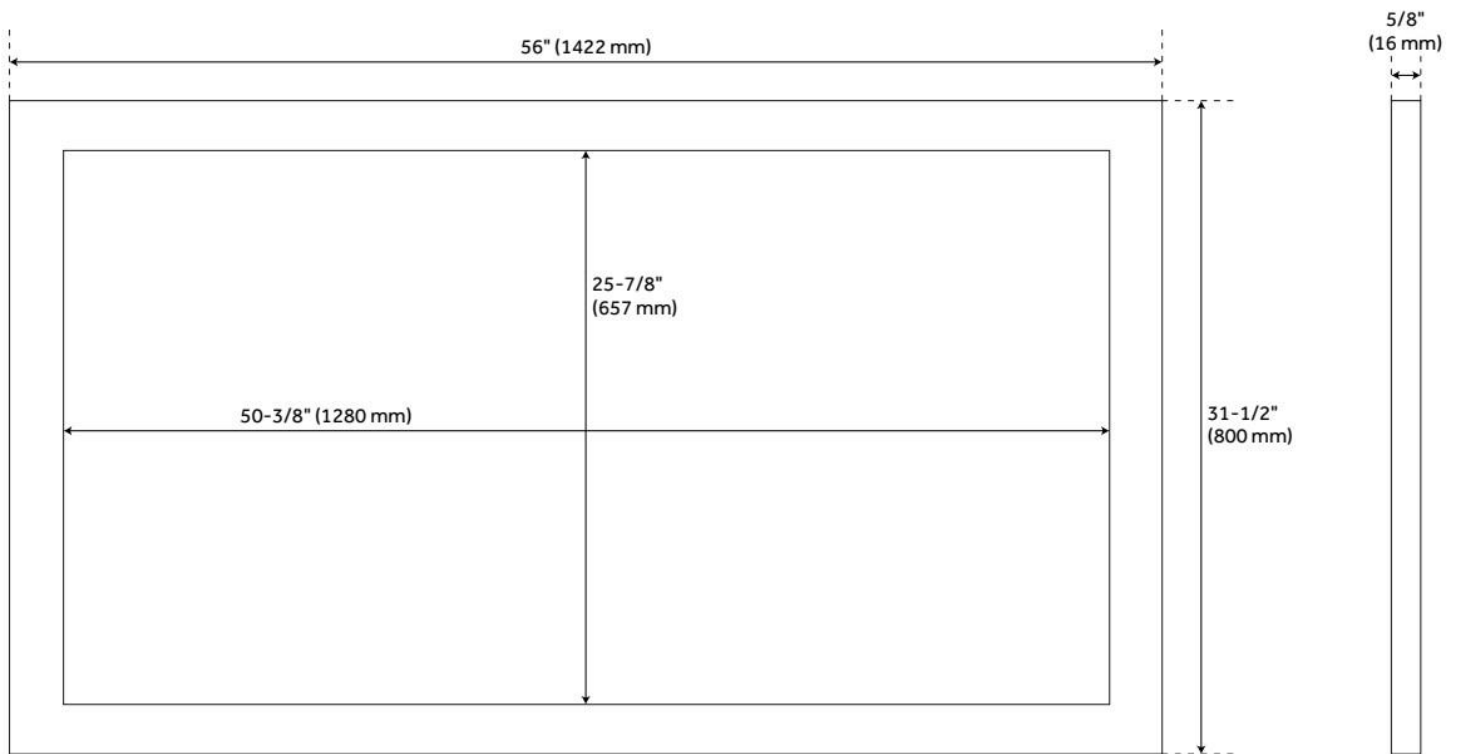

FALLBROOK VANITY MIRROR - DRIFTWOOD BROWN

SKU: 953666

Code: SH482885, SH482886, SH482887

REVISED 8/23/2024