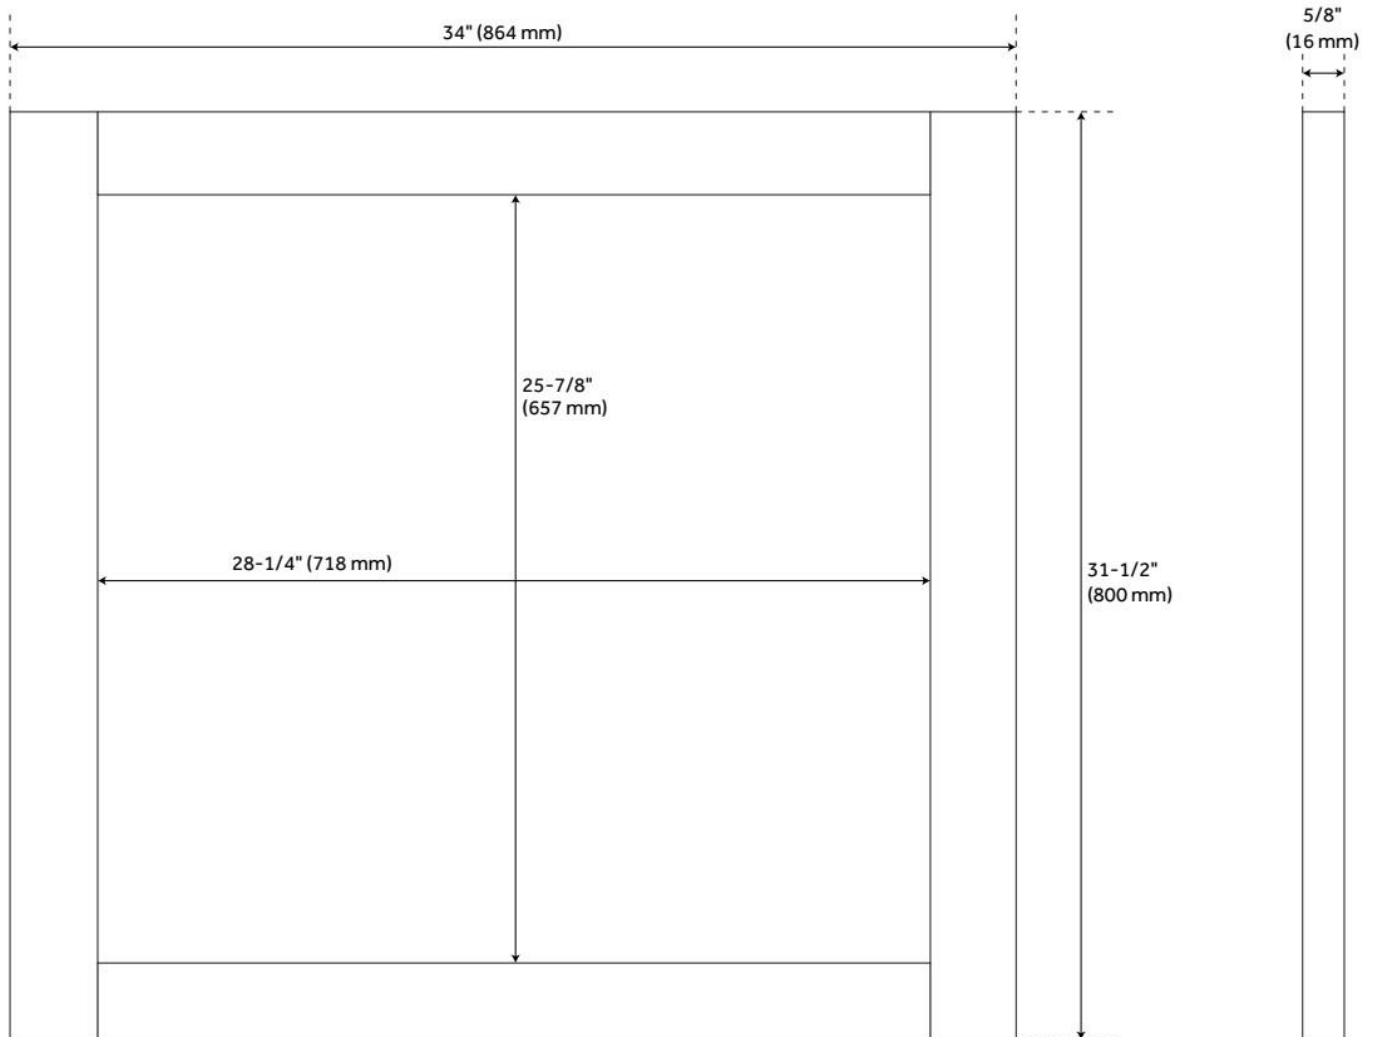

FALLBROOK VANITY MIRROR - DRIFTWOOD BROWN

SKU: 953666

Code: SH482885, SH482886, SH482887

REVISED 8/23/2024