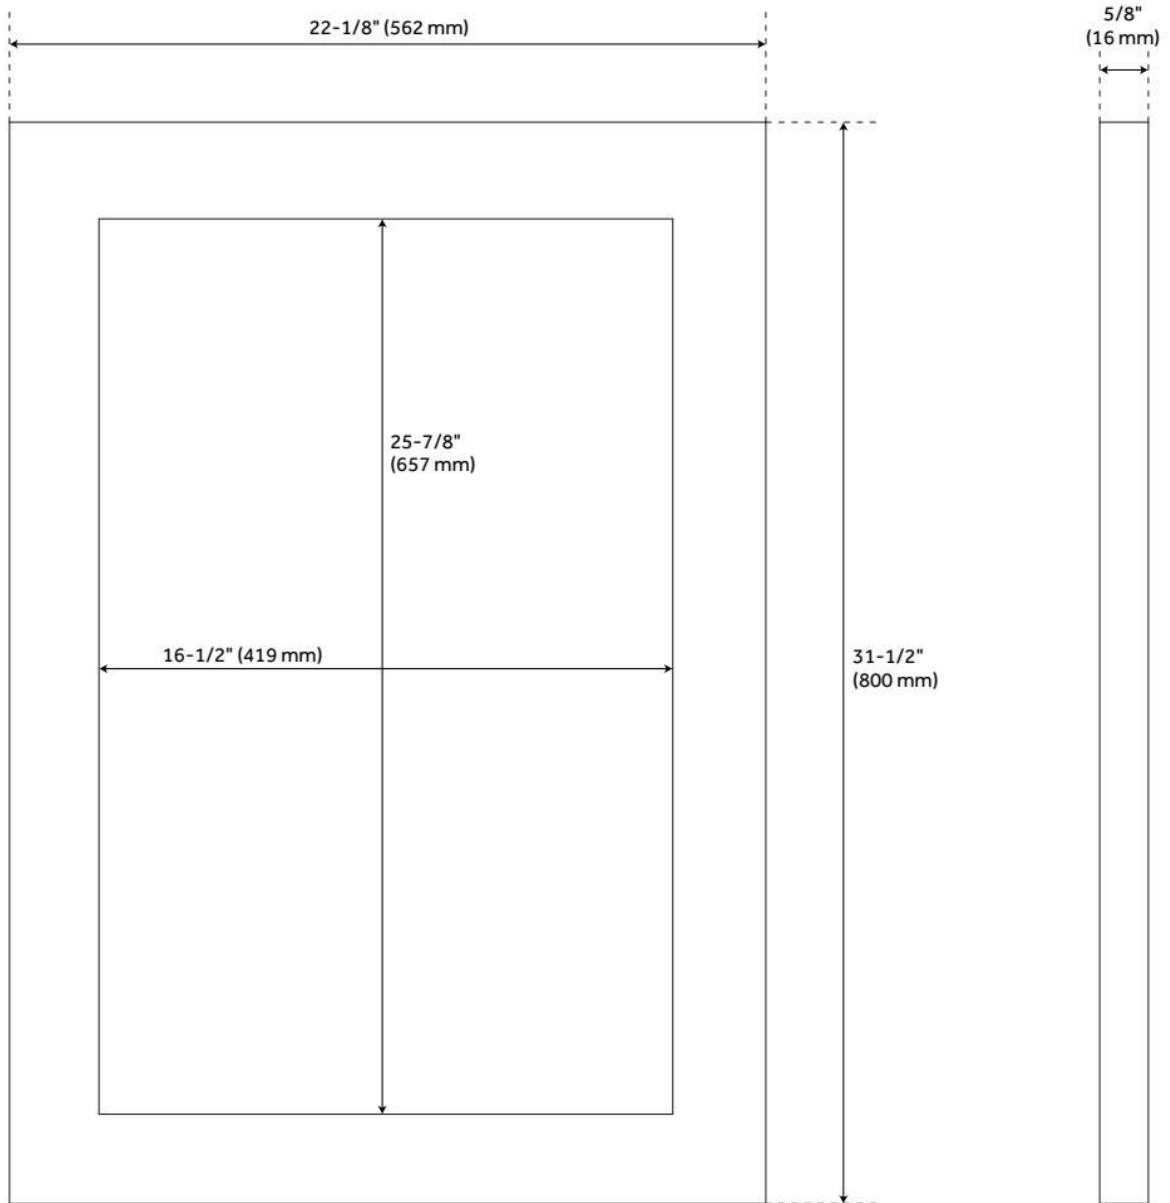

# FALLBROOK VANITY MIRROR - DRIFTWOOD BROWN

SKU: 953666

Code: SH482885, SH482886, SH482887

## ADDITIONAL FEATURES

- Dimensions:
  - 22" Mirror overall dimensions: 22-1/8" W x 31-1/2" H x 1" D. Mirror only dimensions: 16-1/2" W x 25-7/8"H.
  - 34" Mirror overall dimensions: 34" W x 31-1/2" H x 1" D. Mirror only dimensions: 28-1/4" W x 25-7/8"H.
  - 56" Mirror overall dimensions: 56" W x 31-1/2" H x 1" D. Mirror only dimensions: 50-3/8" W x 25-7/8"H.
- All dimensions are ( $\pm 1/2"$ ).

# FALLBROOK VANITY MIRROR - DRIFTWOOD BROWN

SKU: 953666

Code: SH482885, SH482886, SH482887

REVISED 8/23/2024