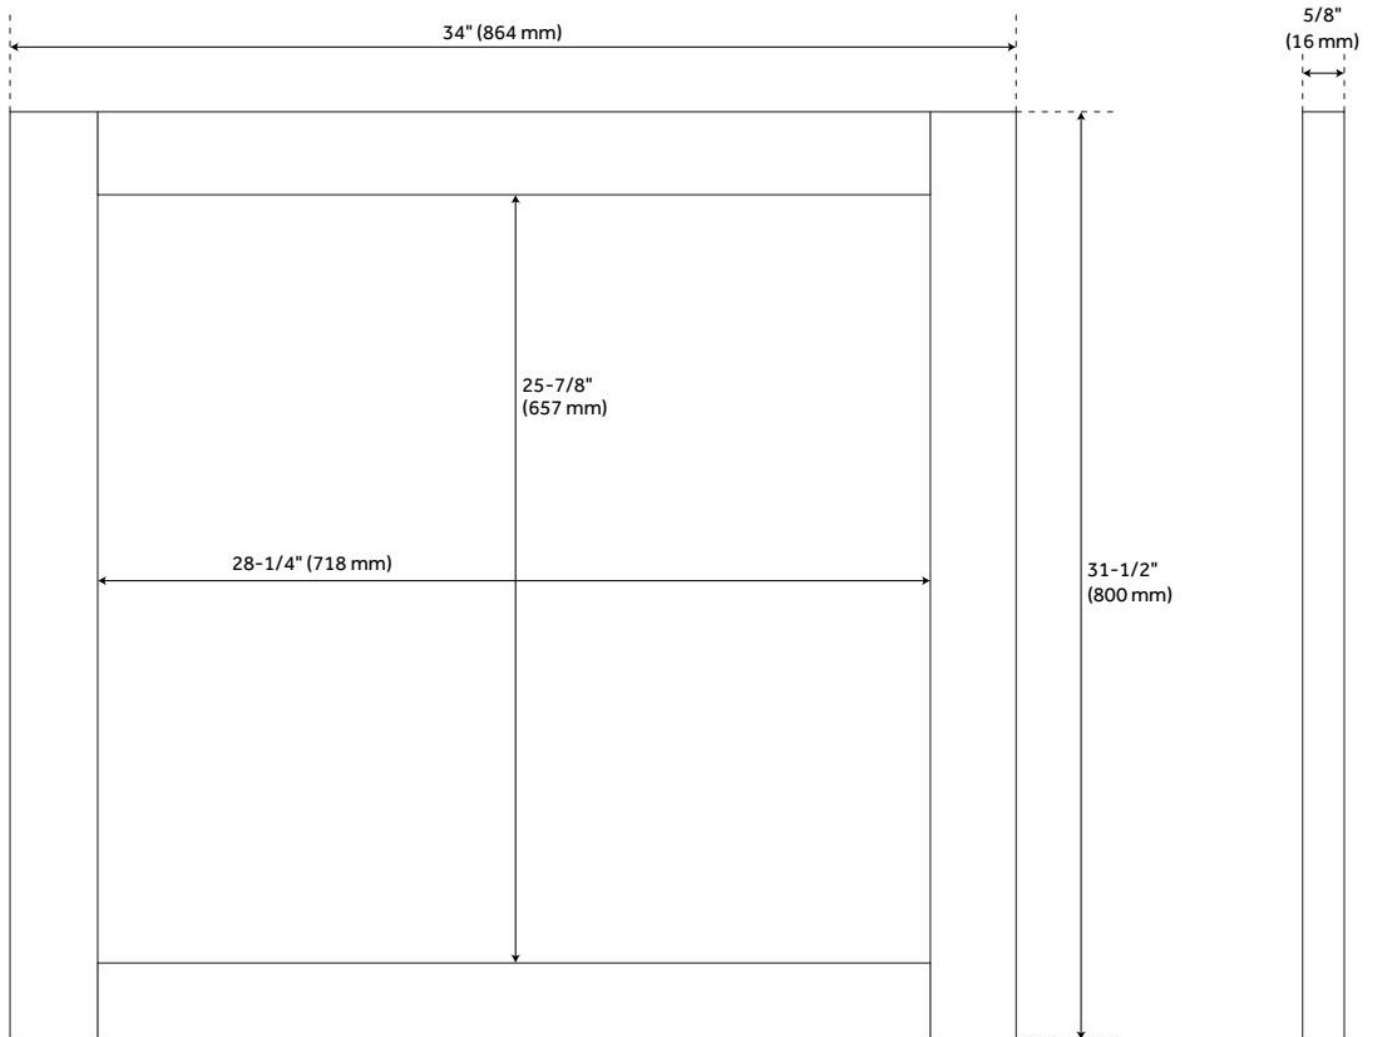

FALLBROOK VANITY MIRROR - MIDNIGHT NAVY BLUE

SKU: 953667

Code: SH482888, SH482889, SH482890

FEATURES

Material: Wood

Installation Type: Wall Mount

On/Off Switch: No

ADDITIONAL FEATURES

- Dimensions:
 - 22" Mirror overall dimensions: 22-1/8" W x 31-1/2" H x 1" D. Mirror only dimensions: 16-1/2" W x 25-7/8"H.
 - 34" Mirror overall dimensions: 34" W x 31-1/2" H x 1" D. Mirror only dimensions: 28-1/4" W x 25-7/8"H.
 - 56" Mirror overall dimensions: 56" W x 31-1/2" H x 1" D. Mirror only dimensions: 50-3/8" W x 25-7/8"H.
- All dimensions are ($\pm 1/2"$).

REVISED 8/23/2024

FALLBROOK VANITY MIRROR - MIDNIGHT NAVY BLUE

SKU: 953667

Code: SH482888, SH482889, SH482890

REVISED 8/23/2024

FALLBROOK VANITY MIRROR - MIDNIGHT NAVY BLUE

SKU: 953667

Code: SH482888, SH482889, SH482890