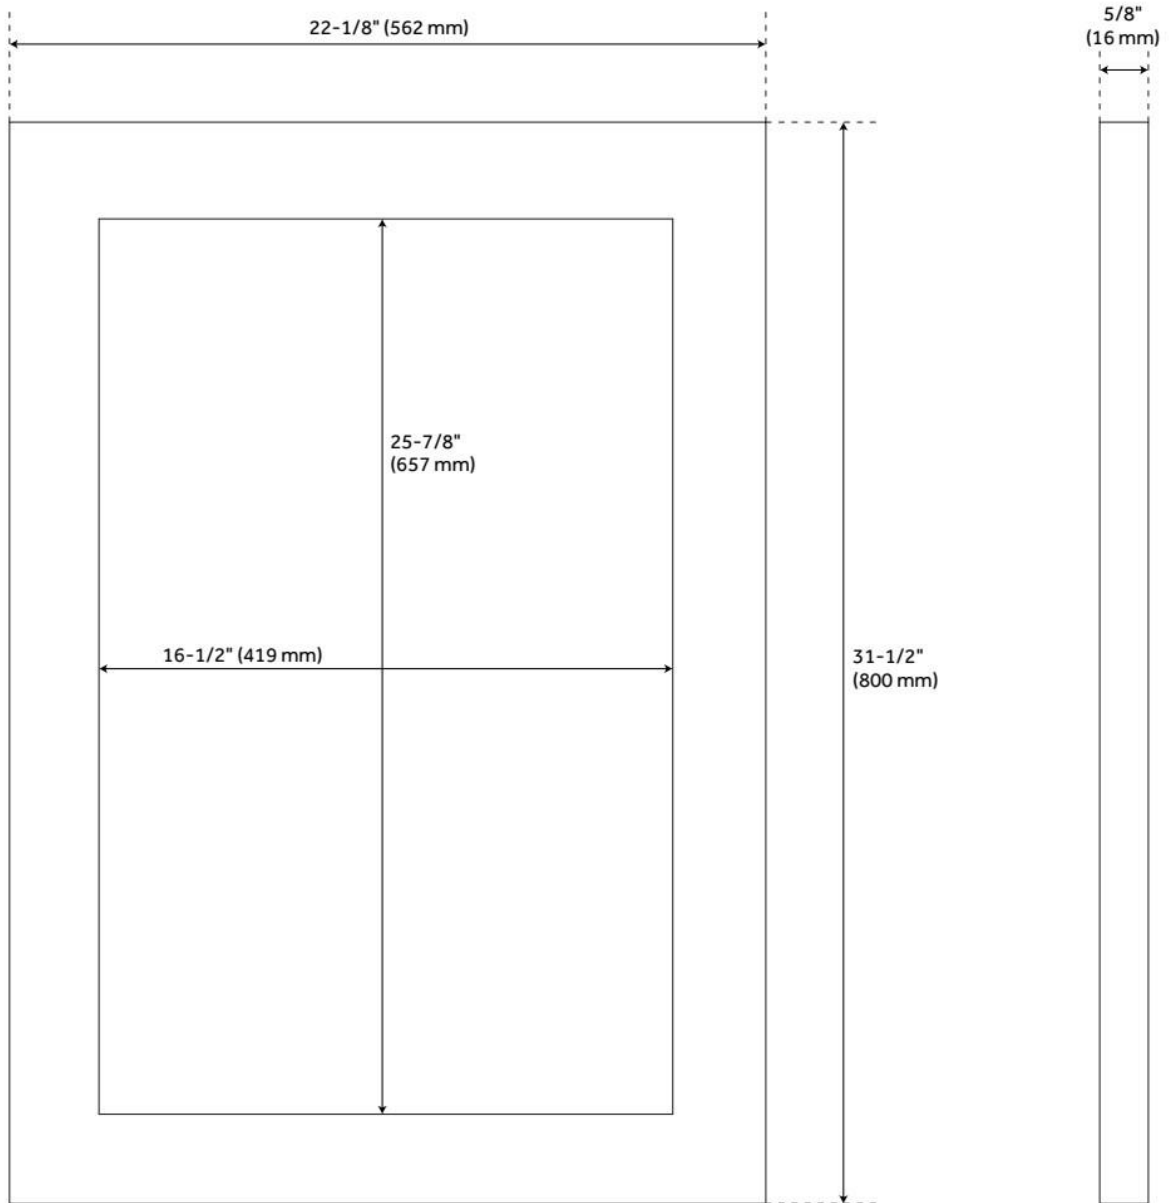

FALLBROOK VANITY MIRROR - MIDNIGHT NAVY BLUE

SKU: 953667

Code: SH482888, SH482889, SH482890

FEATURES

Material: Wood

Installation Type: Wall Mount

On/Off Switch: No

ADDITIONAL FEATURES

- Dimensions:
 - 22" Mirror overall dimensions: 22-1/8" W x 31-1/2" H x 1" D. Mirror only dimensions: 16-1/2" W x 25-7/8"H.
 - 34" Mirror overall dimensions: 34" W x 31-1/2" H x 1" D. Mirror only dimensions: 28-1/4" W x 25-7/8"H.
 - 56" Mirror overall dimensions: 56" W x 31-1/2" H x 1" D. Mirror only dimensions: 50-3/8" W x 25-7/8"H.
- All dimensions are ($\pm 1/2"$).

REVISED 8/23/2024

FALLBROOK VANITY MIRROR - MIDNIGHT NAVY BLUE

SKU: 953667

Code: SH482888, SH482889, SH482890

REVISED 8/23/2024

FALLBROOK VANITY MIRROR - MIDNIGHT NAVY BLUE

SKU: 953667

Code: SH482888, SH482889, SH482890

REVISED 8/23/2024

FALLBROOK VANITY MIRROR - MIDNIGHT NAVY BLUE

SKU: 953667

Code: SH482888, SH482889, SH482890

REVISED 8/23/2024