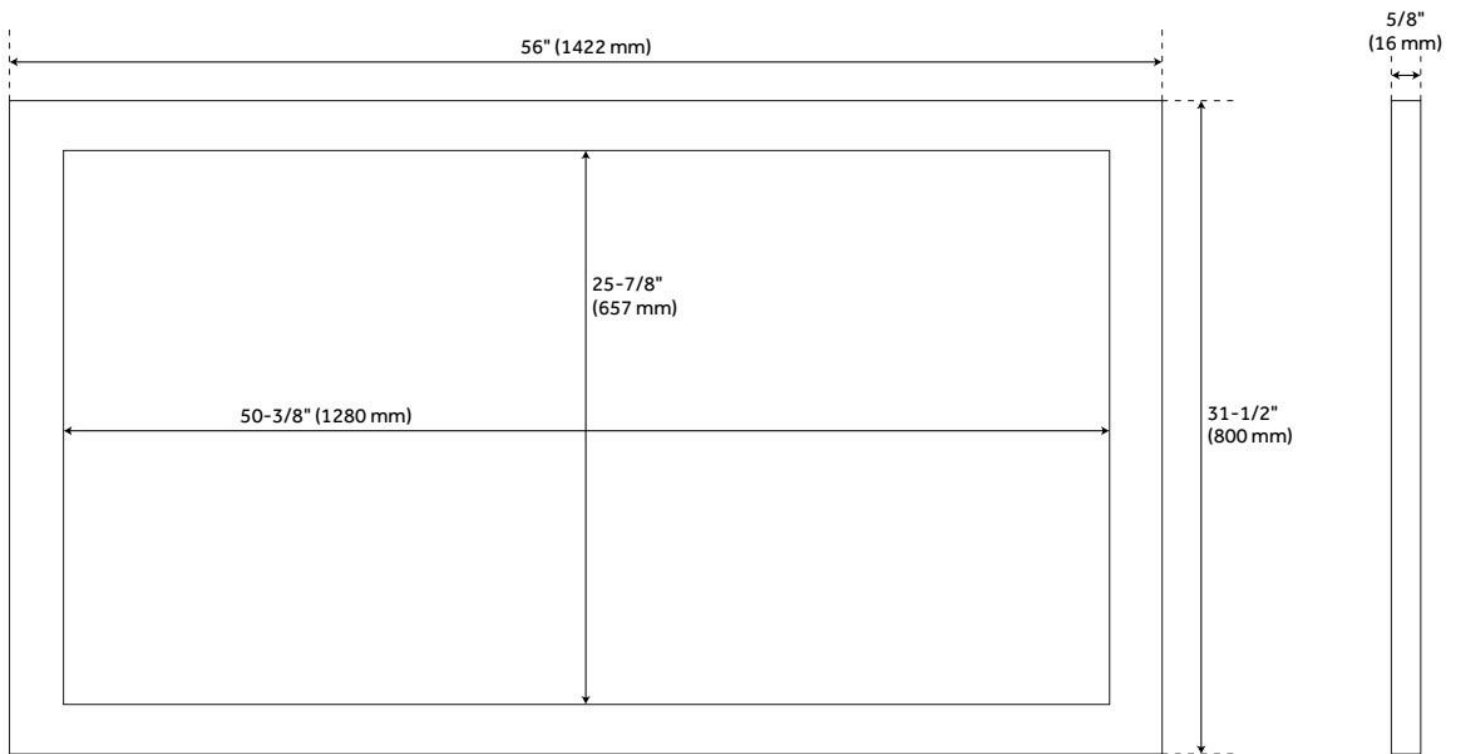

FALLBROOK VANITY MIRROR - MIDNIGHT NAVY BLUE

SKU: 953667

Code: SH482888, SH482889, SH482890

REVISED 8/23/2024