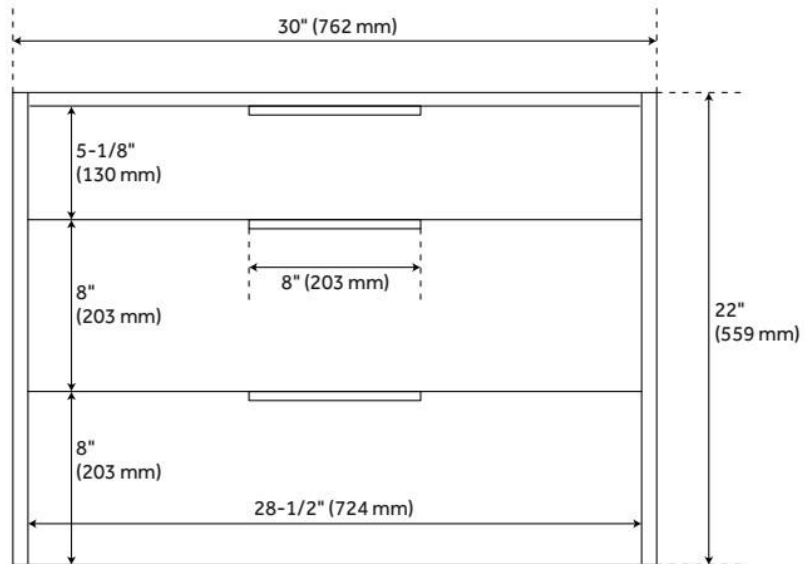

30" DITA WALL-MOUNT VANITY WITH UNDERMOUNT SINK - HONEY OAK

SKU: 953672-30-UM

Code: SH483113, SH483114, SH483115, SH483116, SH483117

REVISED 8/2/2024