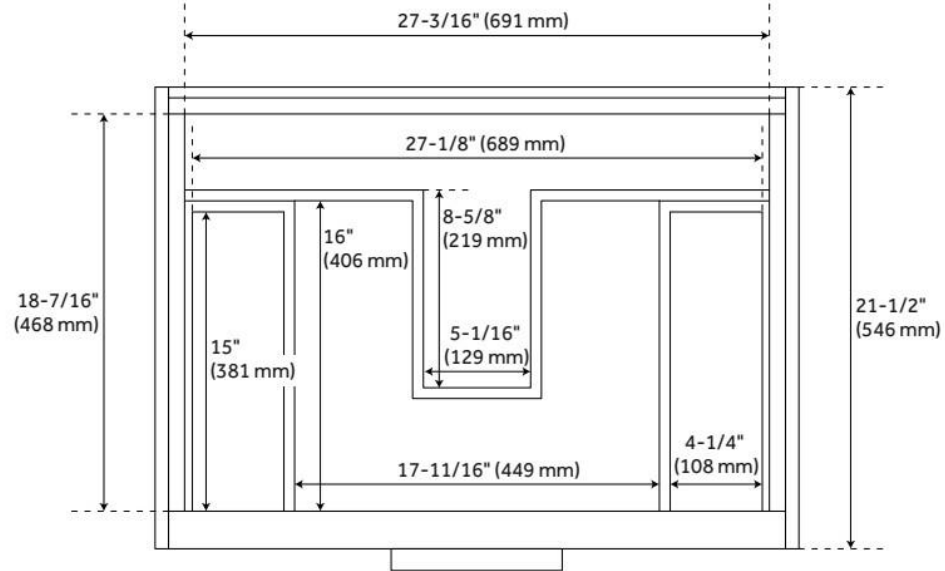

30" DITA WALL-MOUNT VANITY WITH UNDERMOUNT SINK - HONEY OAK

SKU: 953672-30-UM

Code: SH483113, SH483114, SH483115, SH483116, SH483117

REVISED 8/2/2024