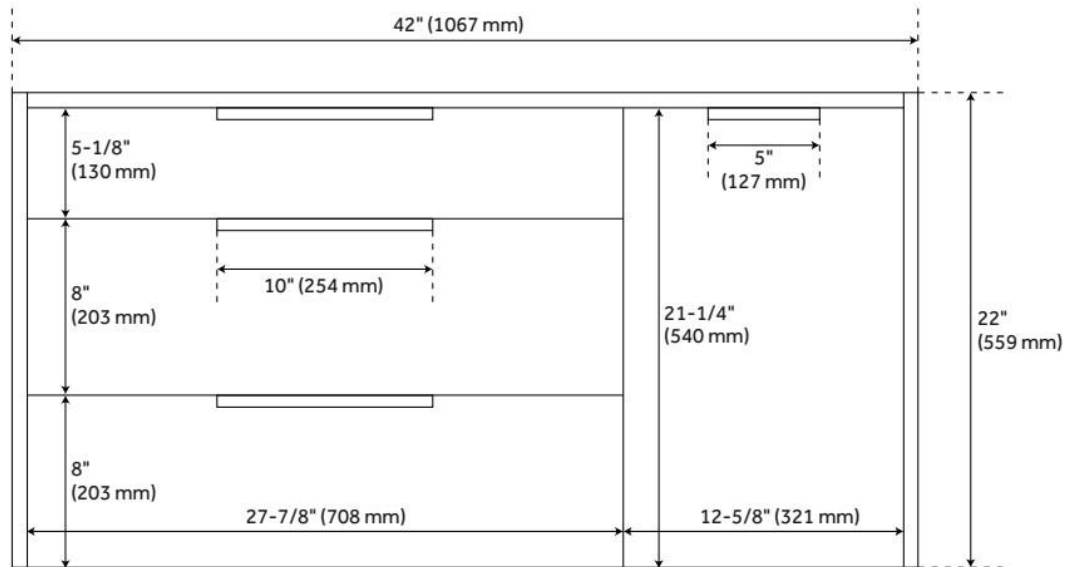

42" DITA WALL-MOUNT VANITY WITH LEFT OFFSET RECTANGULAR UNDERMOUNT SINK - HONEY OAK

SKU: 953672-42-RUMB

Code: SH483177, SH483178

FEATURES

Material: Wood
Product Finish: Honey Oak
Number of Doors: 1
Number of Drawers: 3
Soft-Close Hinges: Yes
Soft-Close Slides: Yes
Dovetail Drawers: Yes
Adjustable Shelves: Yes
Hardware Finish: Satin Brass
Built-In Adjusters: No

LISTED ID: 506897

ADDITIONAL FEATURES

- Includes a matching backsplash and white porcelain sink.
- Granite is A-grade. Polished Carrara Marble is sourced from Italy.
- Each stone top is carved from a single piece of stone and will feature natural variations.
- See Installation Instructions for directions to attach the vanity top and sink.
- All dimensions are ($\pm 1/2"$).
- [Wood finish samples available.](#)

REVISED 8/7/2024

42" DITA WALL-MOUNT VANITY WITH LEFT OFFSET RECTANGULAR UNDERMOUNT SINK - HONEY OAK

SKU: 953672-42-RUMB

Code: SH483177, SH483178

REVISED 8/7/2024