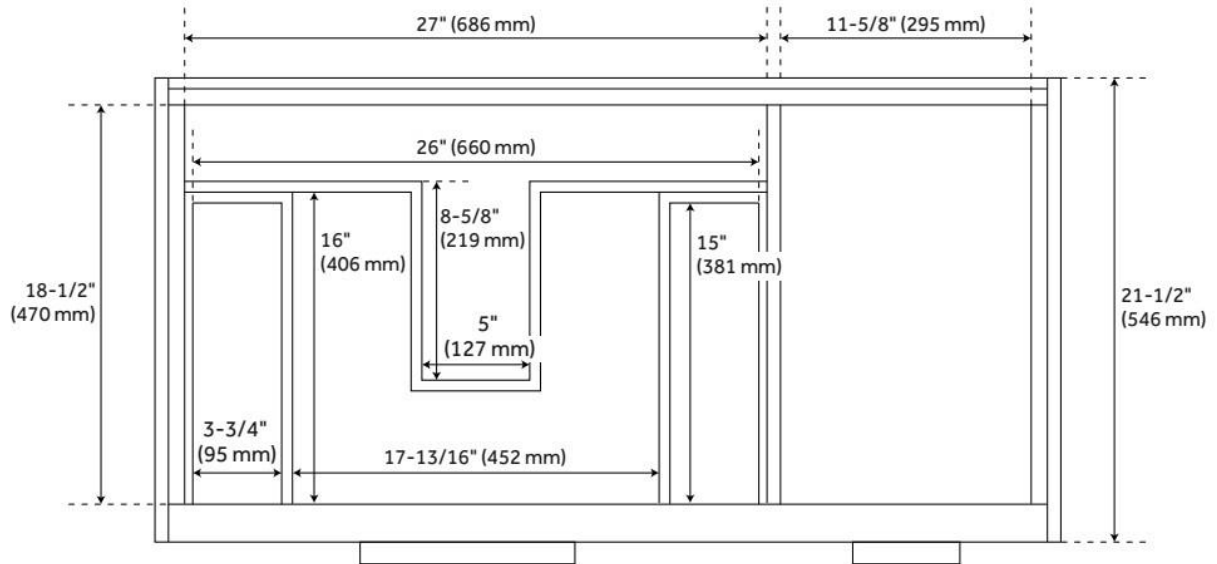

42" DITA WALL-MOUNT VANITY WITH LEFT OFFSET RECTANGULAR UNDERMOUNT SINK - HONEY OAK

SKU: 953672-42-RUMB

Code: SH483177, SH483178

FEATURES

Material: Wood
Product Finish: Honey Oak
Number of Doors: 1
Number of Drawers: 3
Soft-Close Hinges: Yes
Soft-Close Slides: Yes
Dovetail Drawers: Yes
Adjustable Shelves: Yes
Hardware Finish: Satin Brass
Built-In Adjusters: No

LISTED ID: 506897

ADDITIONAL FEATURES

- Includes a matching backsplash and white porcelain sink.
- Granite is A-grade. Polished Carrara Marble is sourced from Italy.
- Each stone top is carved from a single piece of stone and will feature natural variations.
- See Installation Instructions for directions to attach the vanity top and sink.
- All dimensions are ($\pm 1/2"$).
- [Wood finish samples available.](#)

REVISED 8/7/2024

42" DITA WALL-MOUNT VANITY WITH LEFT OFFSET RECTANGULAR UNDERMOUNT SINK - HONEY OAK

SKU: 953672-42-RUMB

Code: SH483177, SH483178

REVISED 8/7/2024