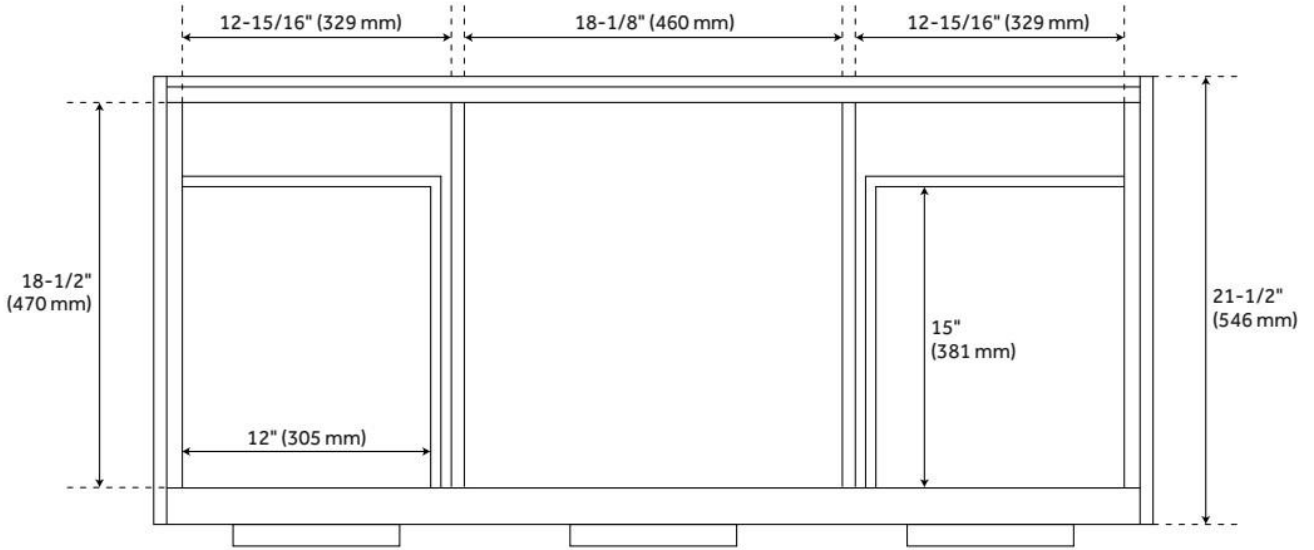

48" DITA WALL-MOUNT VANITY WITH RECTANGULAR UNDERMOUNT SINK - HONEY OAK

SKU: 953672-48-RUMB

Code: SH483186, SH483187, SH483188, SH483189, SH483190, SH483191, SH483192, SH483193, SH483195, SH483196

REVISED 8/5/2024