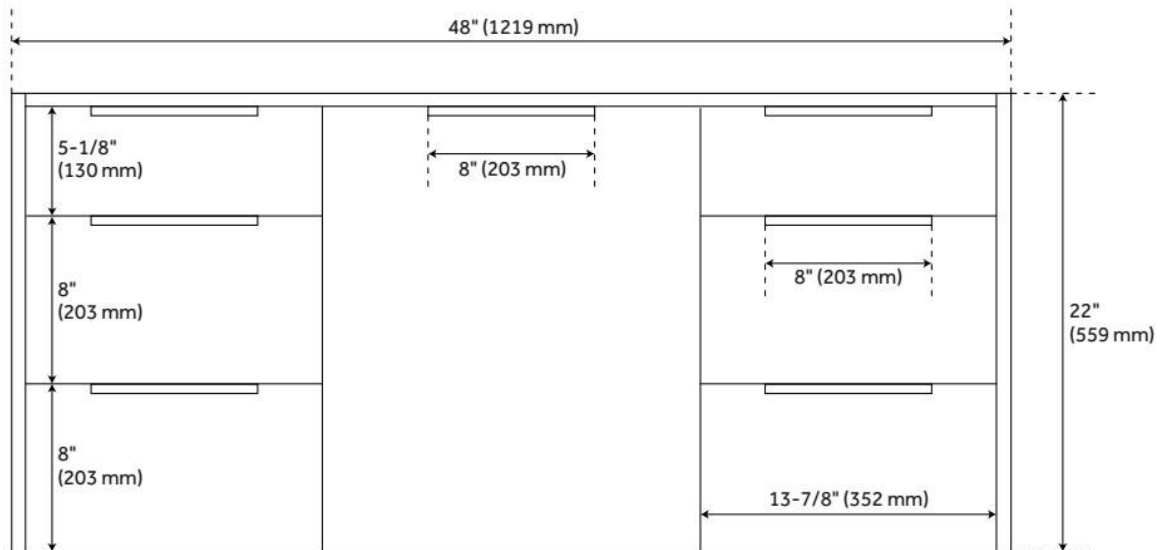

LISTED ID: 506897

ADDITIONAL FEATURES

- Granite is A-grade.
- Includes a matching backslash and white porcelain sink.
- Each stone top is carved from a single piece of stone and will feature natural variations.
- See Installation Instructions for directions to attach the vanity top and sink.
- All dimensions are ($\pm 1/2$ ").
- [Wood finish samples available.](#)

REVISED 8/5/2024

48" DITA WALL-MOUNT VANITY WITH RECTANGULAR UNDERMOUNT SINK - HONEY OAK

SKU: 953672-48-RUMB

Code: SH483186, SH483187, SH483188, SH483189, SH483190, SH483191, SH483192, SH483193, SH483195, SH483196