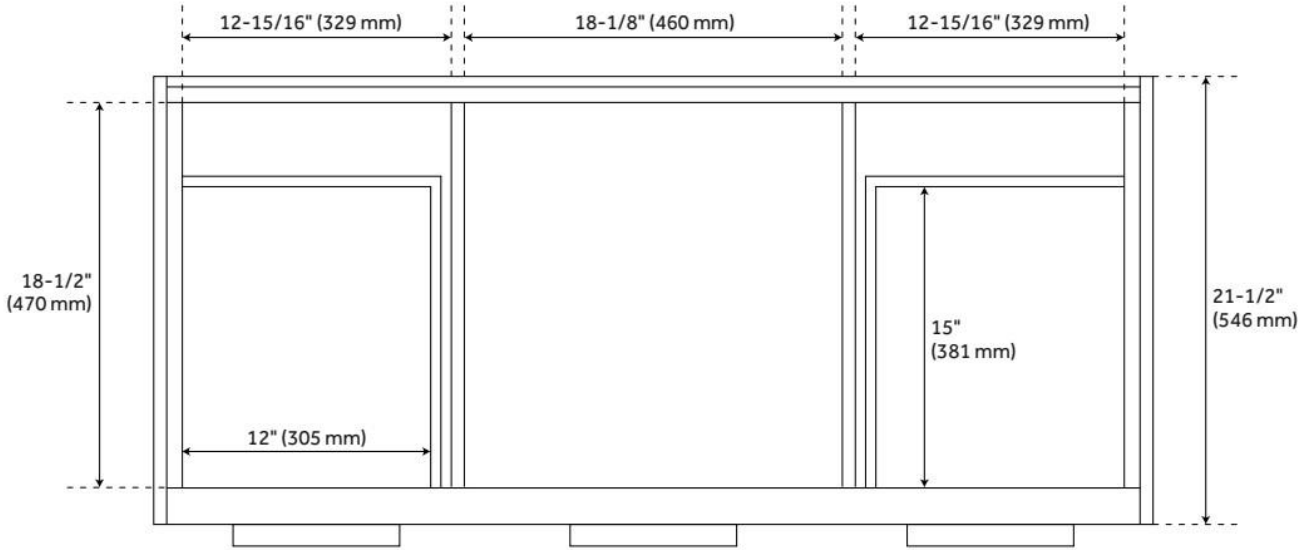

48" DITA WALL-MOUNT VANITY WITH RECTANGULAR UNDERMOUNT SINK - HONEY OAK

SKU: 953672-48-RUMB

Code: SH483186, SH483187, SH483188, SH483189, SH483190, SH483191, SH483192, SH483193, SH483195, SH483196, SH559108

REVISED 11/27/2024