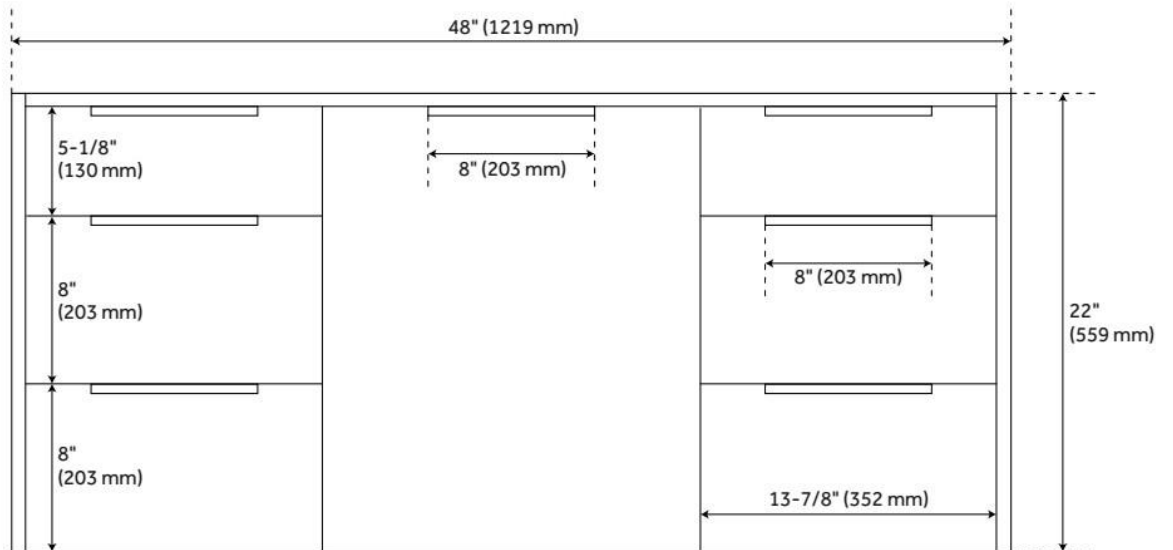

LISTED ID: 506897

ADDITIONAL FEATURES

- Granite is A-grade.
- Includes a matching backslash and white porcelain sink.
- Each stone top is carved from a single piece of stone and will feature natural variations.
- See Installation Instructions for directions to attach the vanity top and sink.
- All dimensions are ($\pm 1/2''$).
- [Wood finish samples available.](#)

REVISED 11/27/2024

48" DITA WALL-MOUNT VANITY WITH RECTANGULAR UNDERMOUNT SINK - HONEY OAK

SKU: 953672-48-RUMB

Code: SH483186, SH483187, SH483188, SH483189, SH483190, SH483191, SH483192, SH483193, SH483195, SH483196, SH559108