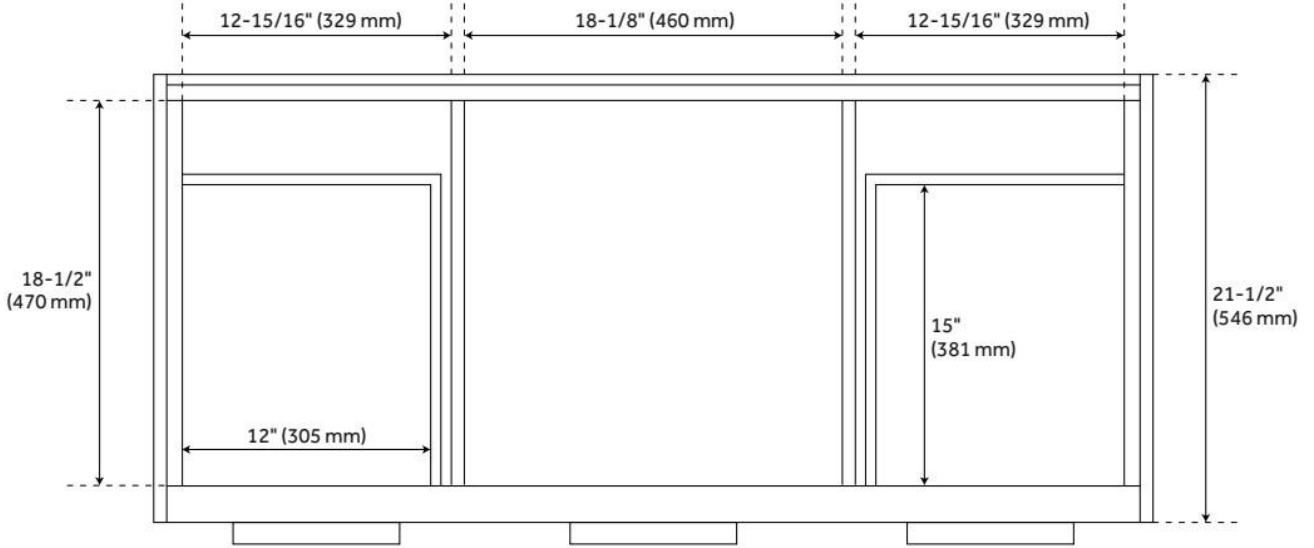

48" DITA WALL-MOUNT VANITY WITH UNDERMOUNT SINK - HONEY OAK

SKU: 953672-48-UM

Code: SH483181, SH483182, SH483183, SH483184, SH483185

FEATURES

Material: Wood
Product Finish: Honey Oak
Number of Doors: 1
Number of Drawers: 6
Soft-Close Hinges: Yes
Soft-Close Slides: Yes
Dovetail Drawers: Yes
Adjustable Shelves: Yes
Hardware Finish: Satin Brass
Built-In Adjusters: No

LISTED ID: 506895

ADDITIONAL FEATURES

- Polished Carrara Marble is sourced from Italy.
- Each stone top is carved from a single piece of stone and will feature natural variations.
- See Installation Instructions for directions to attach the vanity top and sink.
- All dimensions are ($\pm 1/2"$).
- [Wood finish samples available.](#)

REVISED 7/31/2024

48" DITA WALL-MOUNT VANITY WITH UNDERMOUNT SINK - HONEY OAK

SKU: 953672-48-UM

Code: SH483181, SH483182, SH483183, SH483184, SH483185

REVISED 7/31/2024