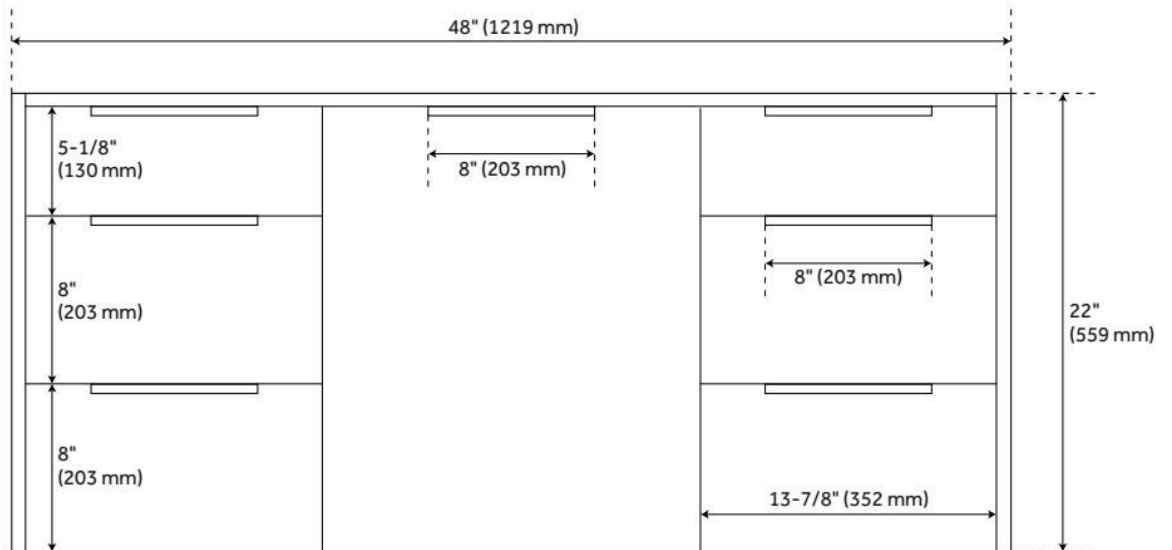

48" DITA WALL-MOUNT VANITY WITH UNDERMOUNT SINK - HONEY OAK

SKU: 953672-48-UM

Code: SH483181, SH483182, SH483183, SH483184, SH483185

FEATURES

Material: Wood
Product Finish: Honey Oak
Number of Doors: 1
Number of Drawers: 6
Soft-Close Hinges: Yes
Soft-Close Slides: Yes
Dovetail Drawers: Yes
Adjustable Shelves: Yes
Hardware Finish: Satin Brass
Built-In Adjusters: No

LISTED ID: 506895

ADDITIONAL FEATURES

- Polished Carrara Marble is sourced from Italy.
- Each stone top is carved from a single piece of stone and will feature natural variations.
- See Installation Instructions for directions to attach the vanity top and sink.
- All dimensions are ($\pm 1/2"$).
- [Wood finish samples available.](#)

REVISED 7/31/2024

48" DITA WALL-MOUNT VANITY WITH UNDERMOUNT SINK - HONEY OAK

SKU: 953672-48-UM

Code: SH483181, SH483182, SH483183, SH483184, SH483185

REVISED 7/31/2024