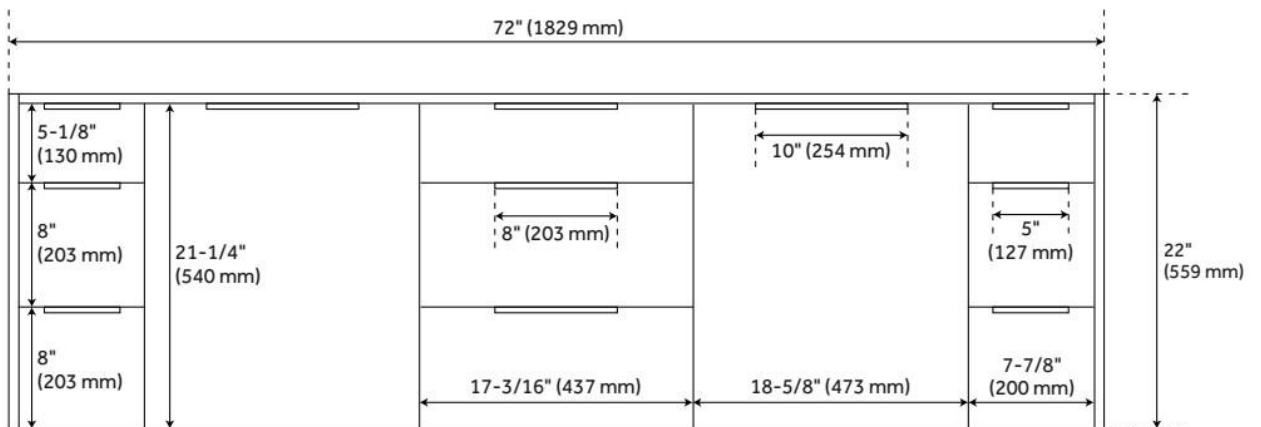

72" DITA WALL-MOUNT DOUBLE VANITY WITH RECTANGULAR UNDERMOUNT SINKS - HONEY OAK

SKU: 953672-72-RUMB

Code: SH483218, SH483219, SH483220, SH483221, SH483222, SH483223, SH483224, SH483225, SH483226, SH483228, SH559141

REVISED 11/15/2024