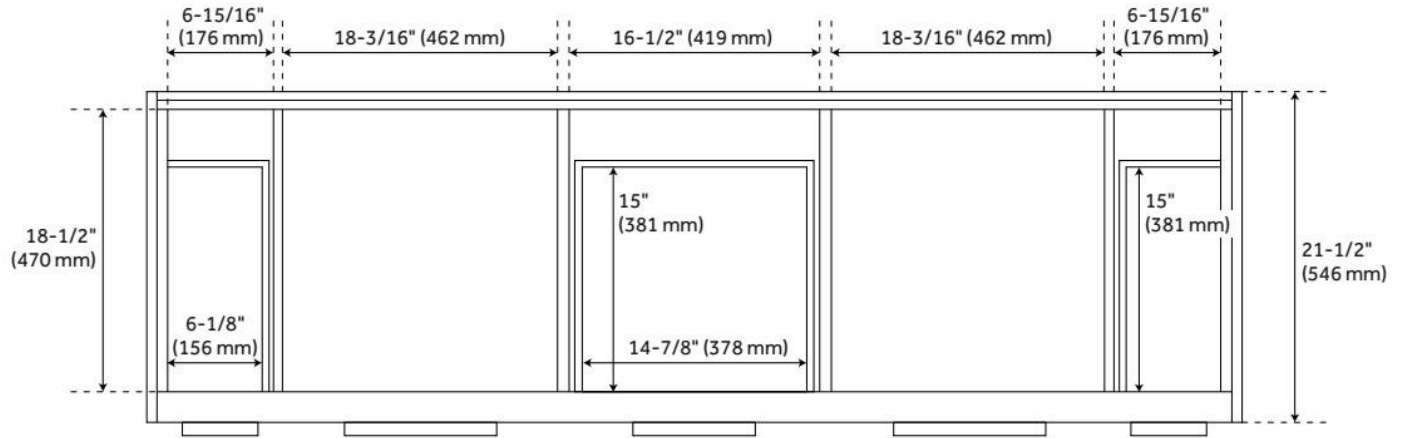

72" DITA WALL-MOUNT DOUBLE VANITY WITH RECTANGULAR UNDERMOUNT SINKS - HONEY OAK

SKU: 953672-72-RUMB

Code: SH483218, SH483219, SH483220, SH483221, SH483222, SH483223, SH483224, SH483225, SH483226, SH483228, SH559141

REVISED 11/15/2024