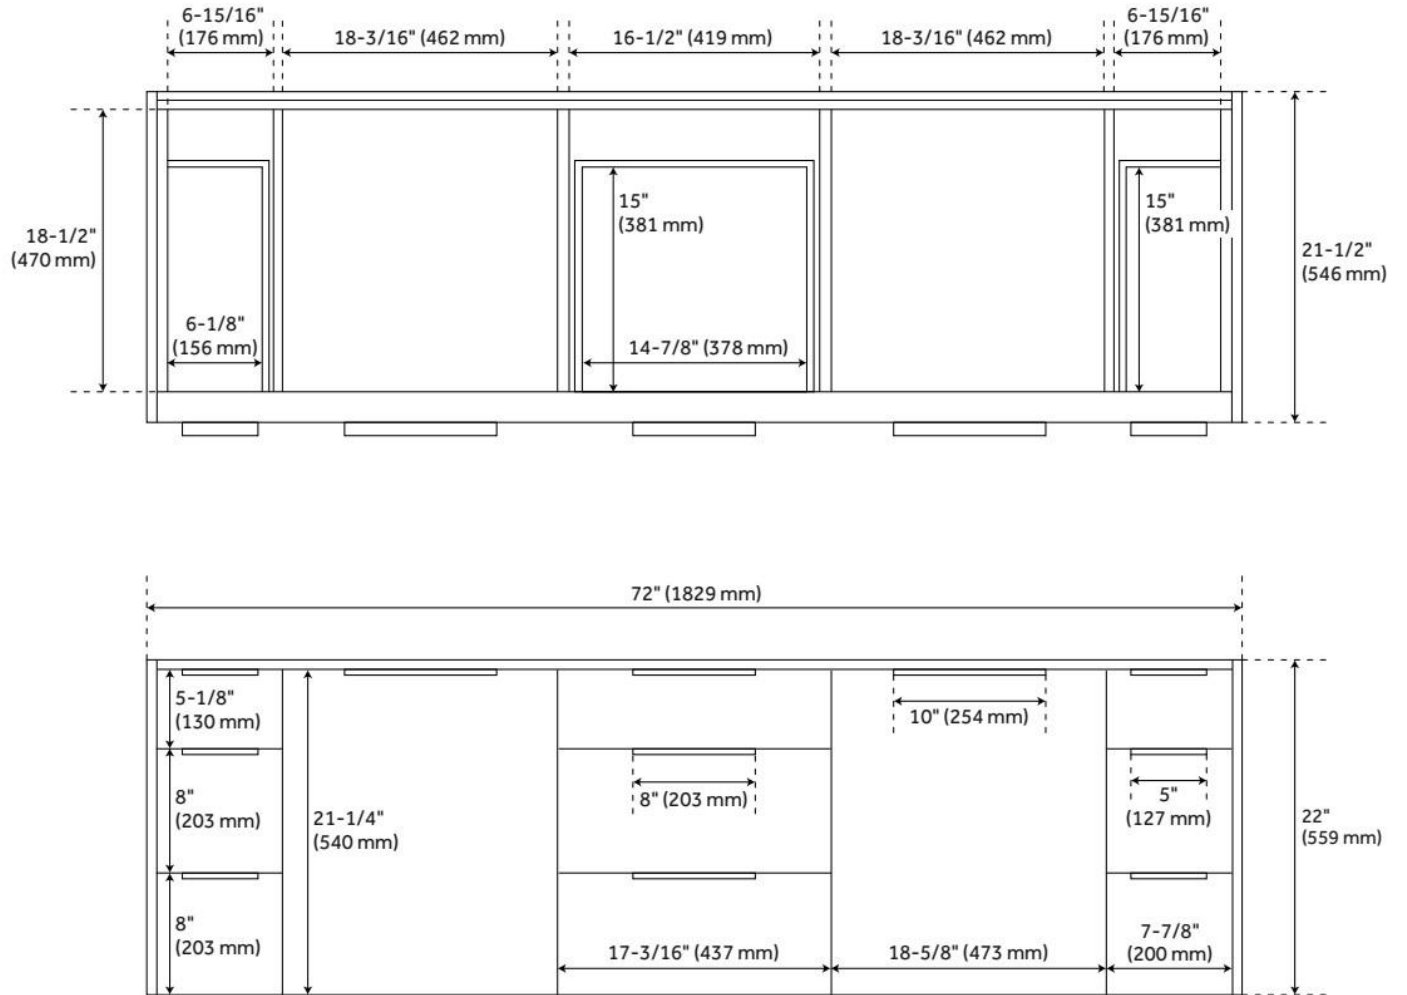

72" DITA WALL-MOUNT DOUBLE VANITY WITH UNDERMOUNT SINKS - HONEY OAK

SKU: 953672-72-UM

Code: SH483213, SH483214, SH483215, SH483216, SH483217

REVISED 8/1/2024