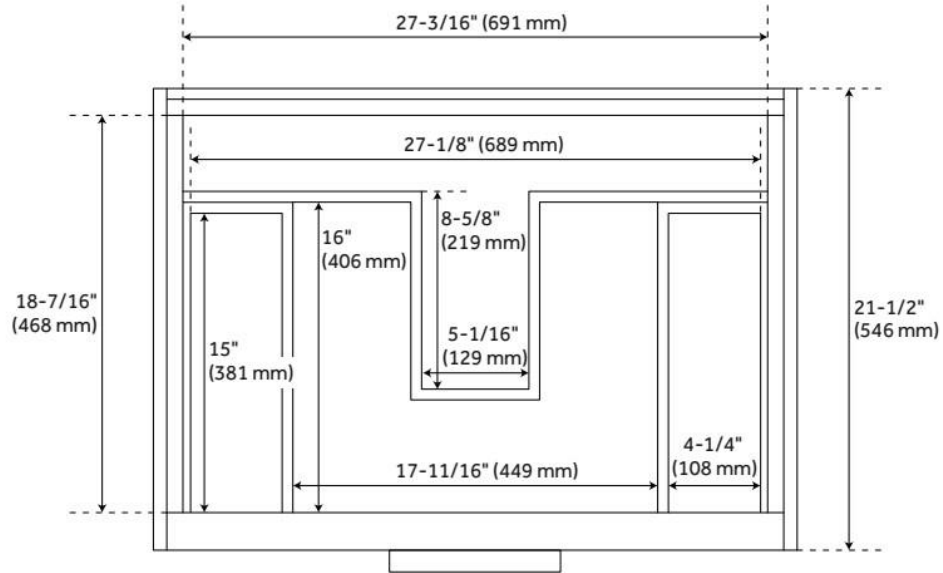

## ADDITIONAL FEATURES

- Polished Carrara Marble is sourced from Italy.
- Each stone top is carved from a single piece of stone and will feature natural variations.
- See Installation Instructions for directions to attach the vanity top and sink.
- All dimensions are ( $\pm 1/2"$ ).
- [Wood finish samples available.](#)

# 30" DITA WALL-MOUNT VANITY WITH RECTANGULAR UNDERMOUNT SINK - BLACK

SKU: 953673-30-RUMB

Code: SH483134, SH483135, SH483136, SH483137, SH483138, SH483139, SH483140, SH483141, SH483142, SH483143, SH483144