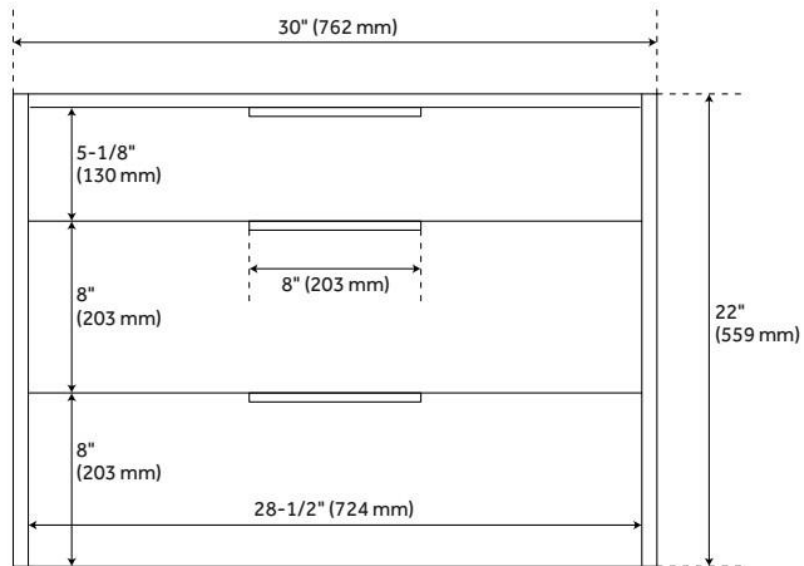

30" DITA WALL-MOUNT VANITY WITH RECTANGULAR UNDERMOUNT SINK - BLACK

SKU: 953673-30-RUMB

Code: SH483134, SH483135, SH483136, SH483137, SH483138, SH483139, SH483140, SH483141, SH483142, SH483143, SH483144

REVISED 8/2/2024