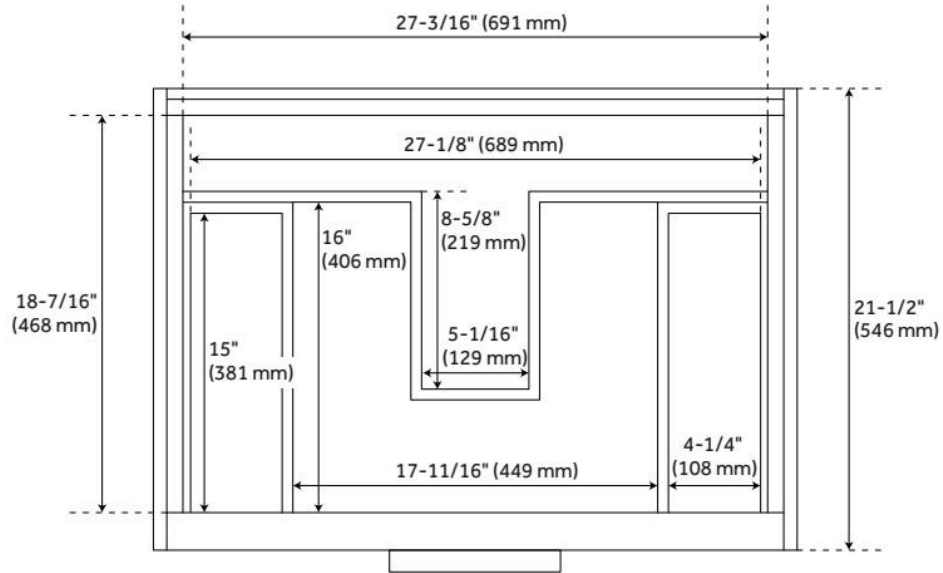

## ADDITIONAL FEATURES

- Polished Carrara Marble is sourced from Italy.
- Each stone top is carved from a single piece of stone and will feature natural variations.
- See Installation Instructions for directions to attach the vanity top and sink.
- All dimensions are ( $\pm 1/2"$ ).
- [Wood finish samples available.](#)

# 30" DITA WALL-MOUNT VANITY WITH RECTANGULAR UNDERMOUNT SINK - BLACK

SKU: 953673-30-RUMB

Code: SH483134, SH483135, SH483136, SH483137, SH483138, SH483139, SH483140, SH483141, SH483142, SH483143, SH483144, SH559077