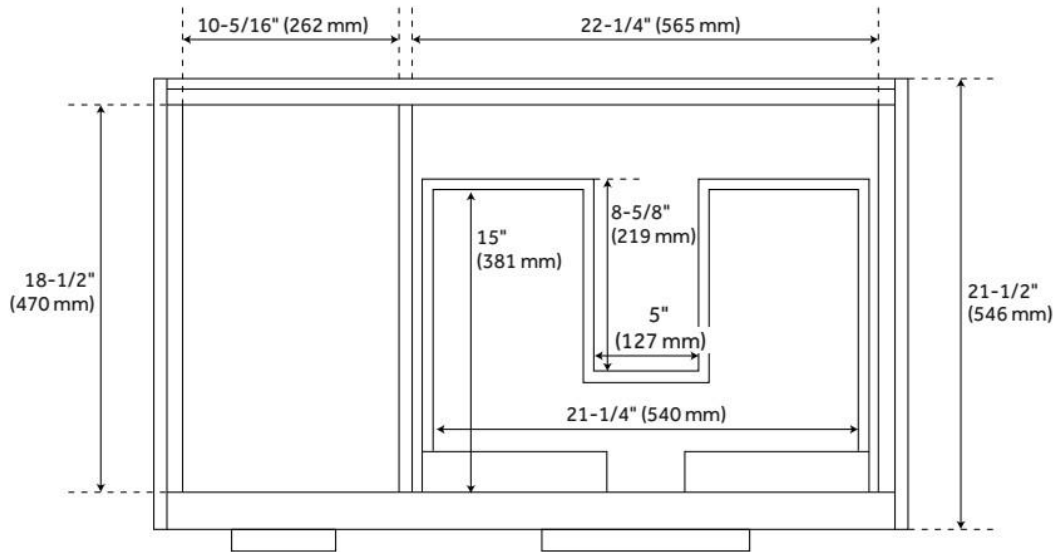

36" DITA WALL-MOUNT VANITY WITH RIGHT OFFSET RECTANGULAR UNDERMOUNT SINK - BLACK

SKU: 953673-36-RUMB

Code: SH483539, SH483540

FEATURES

Material: Wood
Number of Doors: 1
Number of Drawers: 2
Soft-Close Hinges: Yes
Soft-Close Slides: Yes
Dovetail Drawers: Yes
Adjustable Shelves: Yes
Hardware Finish: Satin Black
Built-In Adjusters: No

LISTED ID: 506894

ADDITIONAL FEATURES

- Features 1 tilt-out drawer and 2 full-size drawers.
- Includes a matching backsplash and white porcelain sink.
- Granite is A-grade. Polished Carrara Marble is sourced from Italy.
- Each stone top is carved from a single piece of stone and will feature natural variations.
- See Installation Instructions for directions to attach the vanity top and sink.
- Features a tilt out drawer.
-
- All dimensions are ($\pm 1/2"$).
- [Wood finish samples available.](#)

REVISED 8/7/2024

36" DITA WALL-MOUNT VANITY WITH RIGHT OFFSET RECTANGULAR UNDERMOUNT SINK - BLACK

SKU: 953673-36-RUMB

Code: SH483539, SH483540

REVISED 8/7/2024