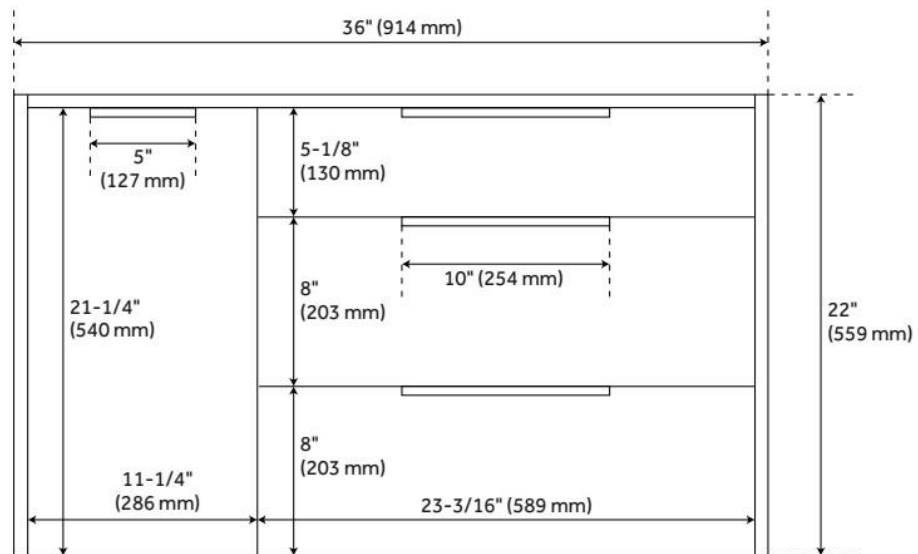

36" DITA WALL-MOUNT VANITY WITH RIGHT OFFSET RECTANGULAR UNDERMOUNT SINK - BLACK

SKU: 953673-36-RUMB

Code: SH483539, SH483540

FEATURES

Material: Wood
Number of Doors: 1
Number of Drawers: 2
Soft-Close Hinges: Yes
Soft-Close Slides: Yes
Dovetail Drawers: Yes
Adjustable Shelves: Yes
Hardware Finish: Satin Black
Built-In Adjusters: No

LISTED ID: 506894

ADDITIONAL FEATURES

- Features 1 tilt-out drawer and 2 full-size drawers.
- Includes a matching backsplash and white porcelain sink.
- Granite is A-grade. Polished Carrara Marble is sourced from Italy.
- Each stone top is carved from a single piece of stone and will feature natural variations.
- See Installation Instructions for directions to attach the vanity top and sink.
- Features a tilt out drawer.
-
- All dimensions are ($\pm 1/2"$).
- [Wood finish samples available.](#)

REVISED 8/7/2024

36" DITA WALL-MOUNT VANITY WITH RIGHT OFFSET RECTANGULAR UNDERMOUNT SINK - BLACK

SKU: 953673-36-RUMB

Code: SH483539, SH483540

REVISED 8/7/2024