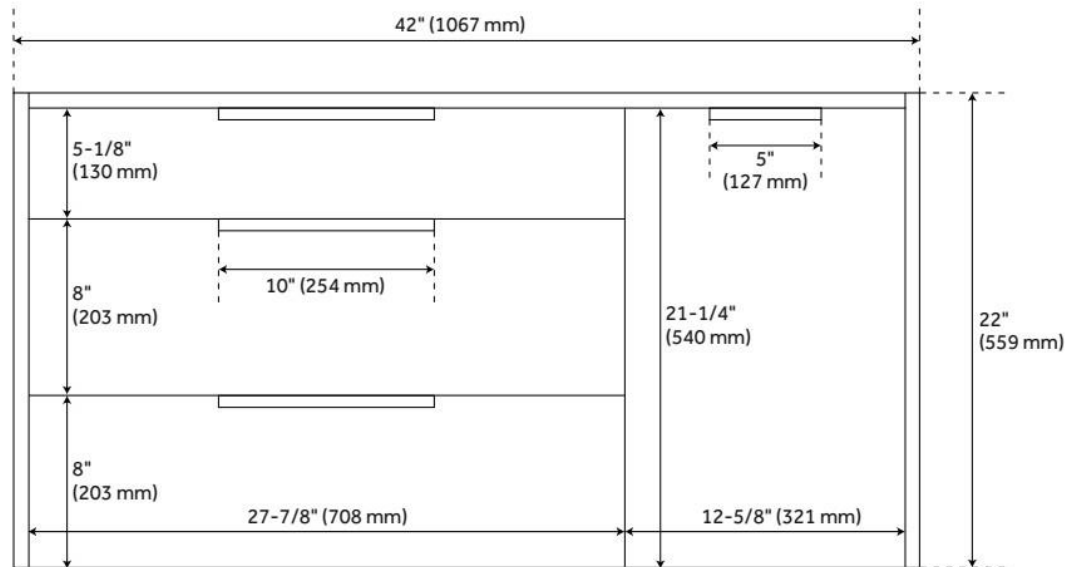

42" DITA WALL-MOUNT VANITY WITH LEFT OFFSET RECTANGULAR UNDERMOUNT SINK - BLACK

SKU: 953673-42-RUMB

Code: SH483179, SH483180

FEATURES

Material: Wood
Number of Doors: 1
Number of Drawers: 3
Soft-Close Hinges: Yes
Soft-Close Slides: Yes
Dovetail Drawers: Yes
Adjustable Shelves: Yes
Hardware Finish: Satin Black
Built-In Adjusters: No

LISTED ID: 506897

ADDITIONAL FEATURES

- Includes a matching backsplash and white porcelain sink.
- Granite is A-grade. Polished Carrara Marble is sourced from Italy.
- Each stone top is carved from a single piece of stone and will feature natural variations.
- See Installation Instructions for directions to attach the vanity top and sink.
- All dimensions are ($\pm 1/2"$).
- [Wood finish samples available.](#)

REVISED 7/31/2024

42" DITA WALL-MOUNT VANITY WITH LEFT OFFSET RECTANGULAR UNDERMOUNT SINK - BLACK

SKU: 953673-42-RUMB

Code: SH483179, SH483180

REVISED 7/31/2024