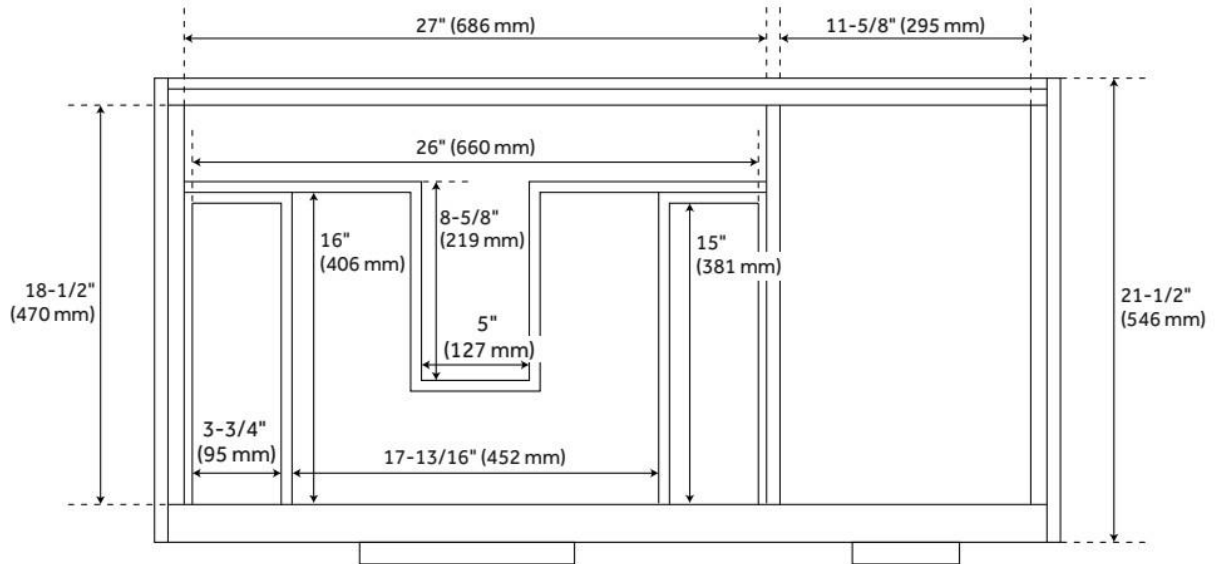

42" DITA WALL-MOUNT VANITY WITH LEFT OFFSET RECTANGULAR UNDERMOUNT SINK - BLACK

SKU: 953673-42-RUMB

Code: SH483179, SH483180

FEATURES

Material: Wood
Number of Doors: 1
Number of Drawers: 3
Soft-Close Hinges: Yes
Soft-Close Slides: Yes
Dovetail Drawers: Yes
Adjustable Shelves: Yes
Hardware Finish: Satin Black
Built-In Adjusters: No

LISTED ID: 506897

ADDITIONAL FEATURES

- Includes a matching backsplash and white porcelain sink.
- Granite is A-grade. Polished Carrara Marble is sourced from Italy.
- Each stone top is carved from a single piece of stone and will feature natural variations.
- See Installation Instructions for directions to attach the vanity top and sink.
- All dimensions are ($\pm 1/2"$).
- [Wood finish samples available.](#)

REVISED 7/31/2024

42" DITA WALL-MOUNT VANITY WITH LEFT OFFSET RECTANGULAR UNDERMOUNT SINK - BLACK

SKU: 953673-42-RUMB

Code: SH483179, SH483180

REVISED 7/31/2024